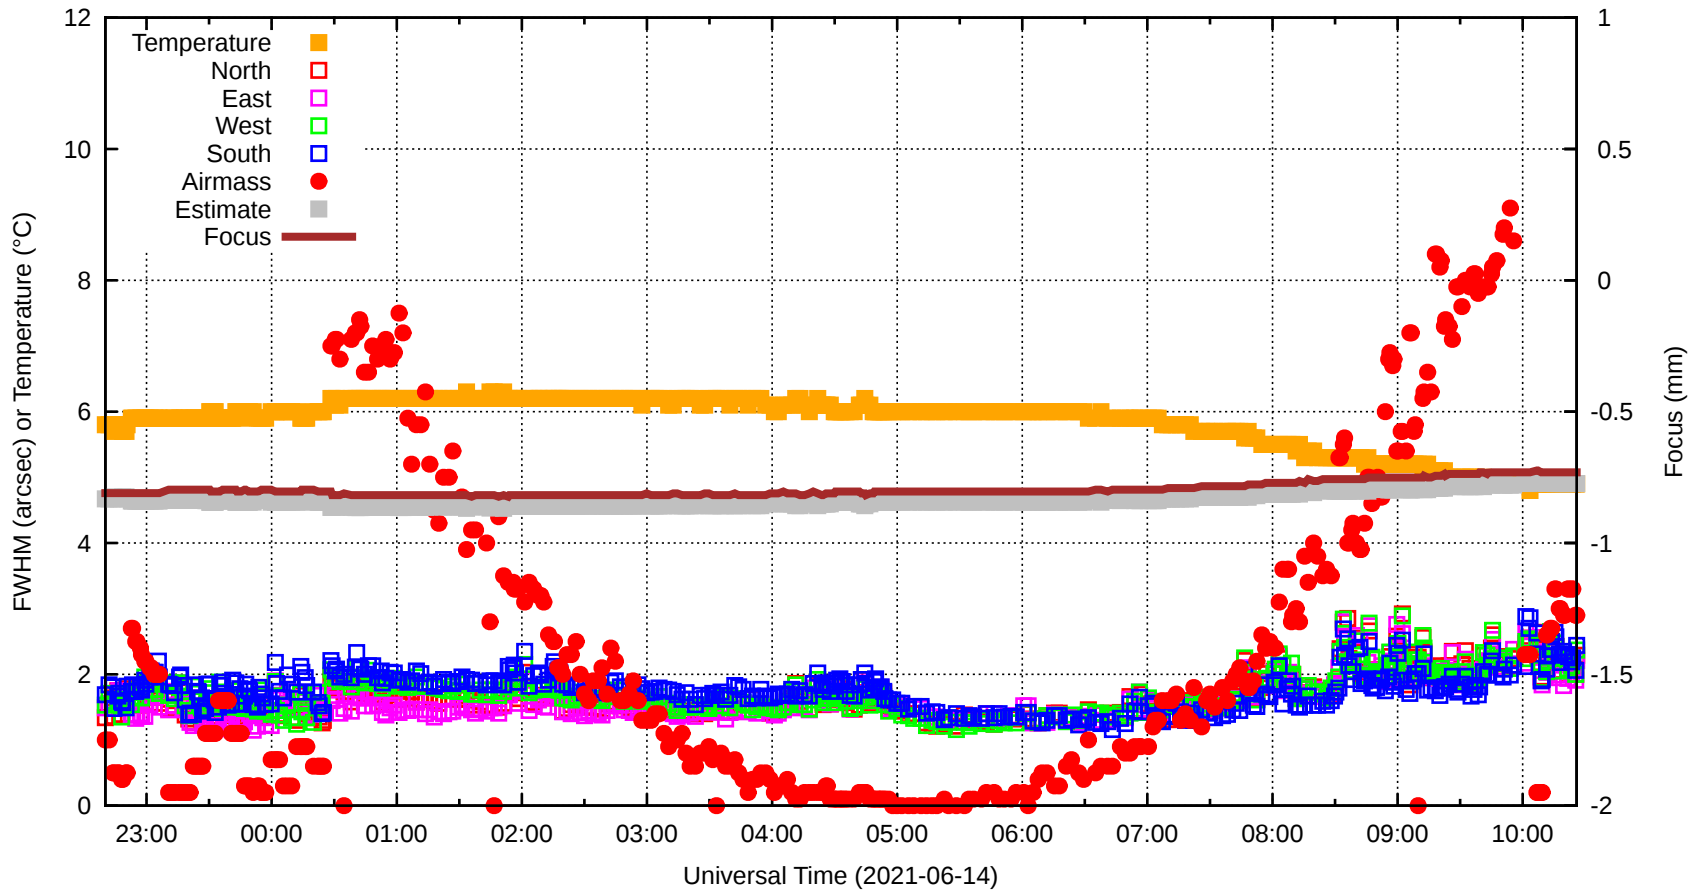

# FFT (FWHM-FOCUS-TEMP) Monitoring

EST=-0.771 FOC=-0.731

0 0 0 0 0 0 0 0 0

0 0 0 0 0 0 0 0 0

0 0 0 0 0 0 0 0 0

0 0 0 0 0 0 0 0 0

0

0