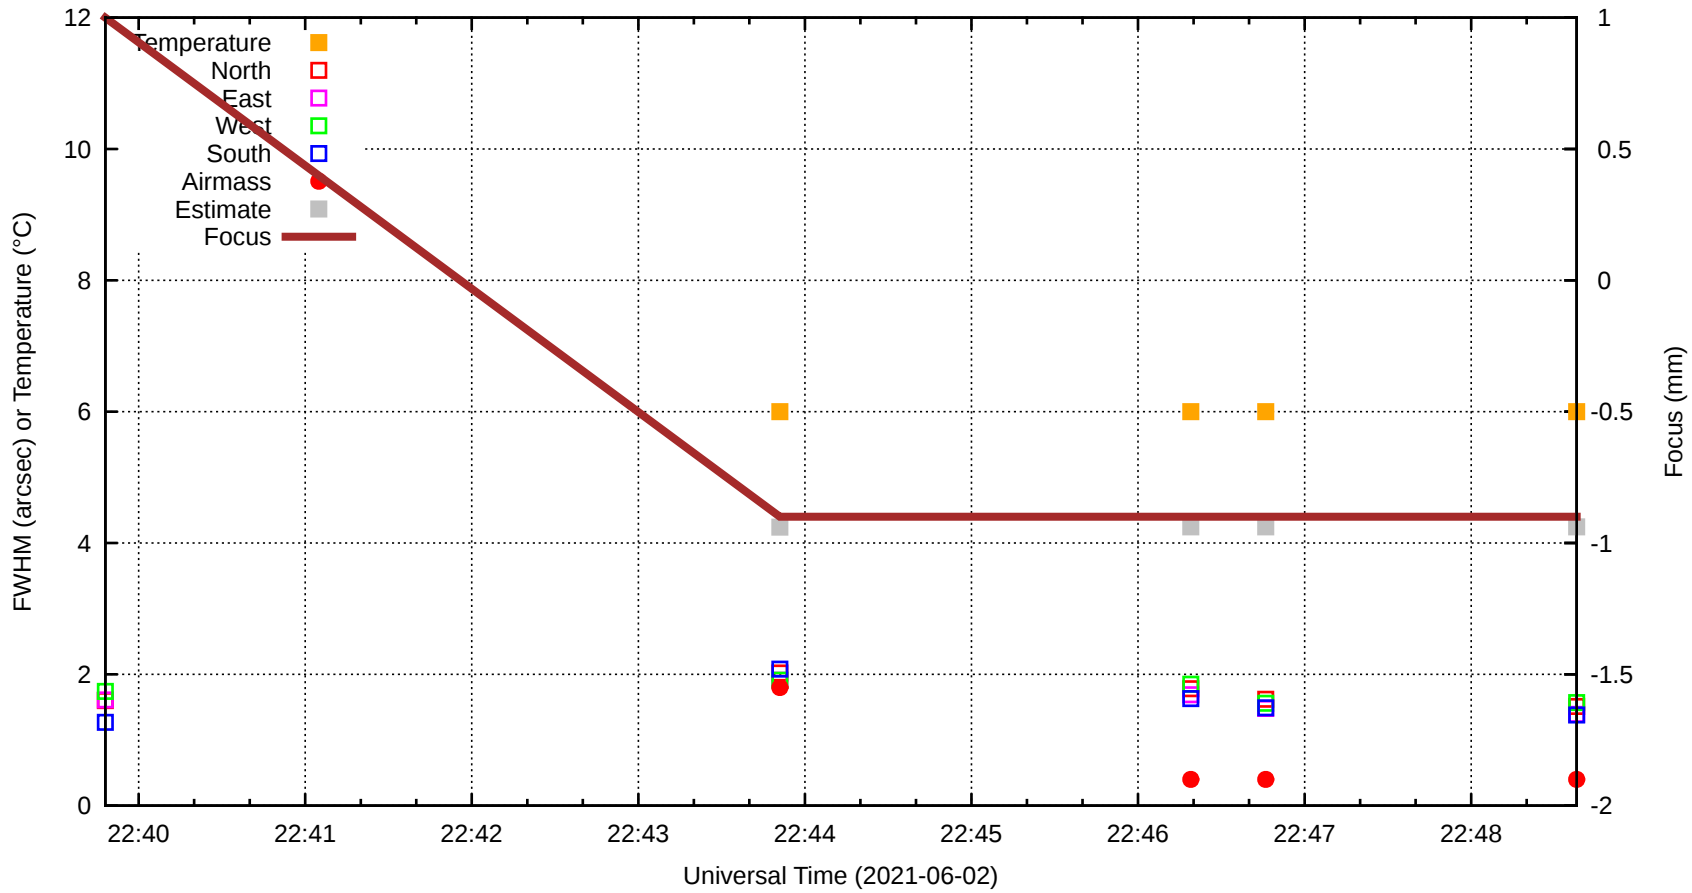

FFT (FWHM-FOCUS-TEMP) Monitoring

EST=-0.938 FOC=-0.900

0 0 0 0 0 0 0 0 0

0 0 0 0 0 0 0 0 0

0 0 0 0 0 0 0 0 0

0 0 0 0 0 0 0 0 0

0 0 0 0 0 0 0 0 0