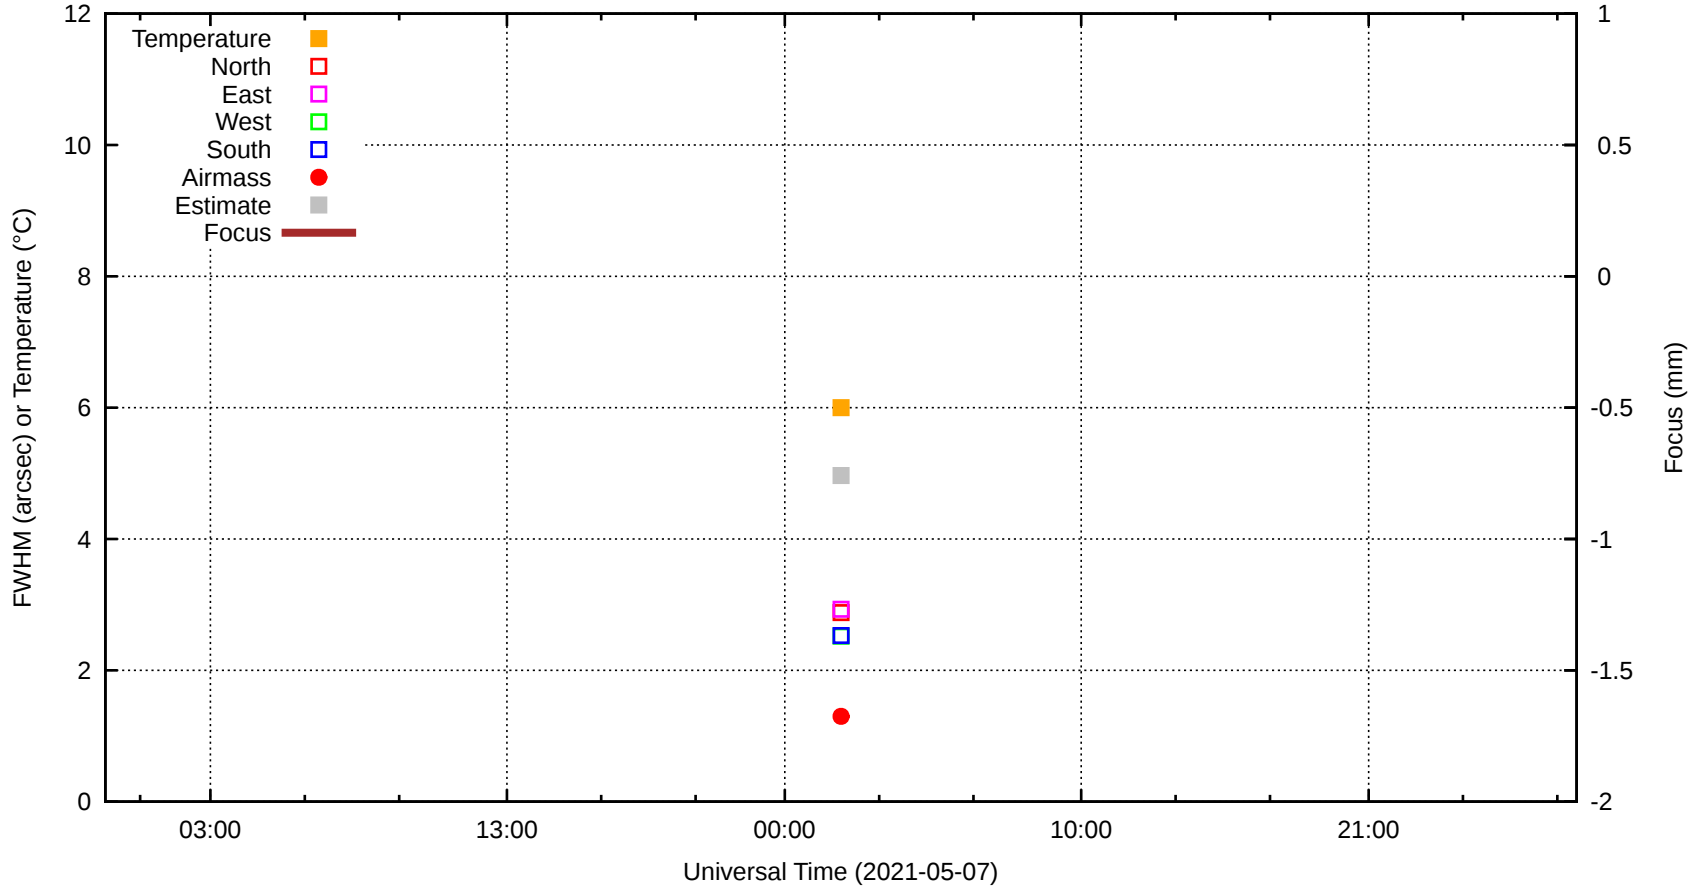

FFT (FWHM-FOCUS-TEMP) Monitoring
EST=-0.757 FOC=-0.520

0 0 0 0 0 0 0 0 0