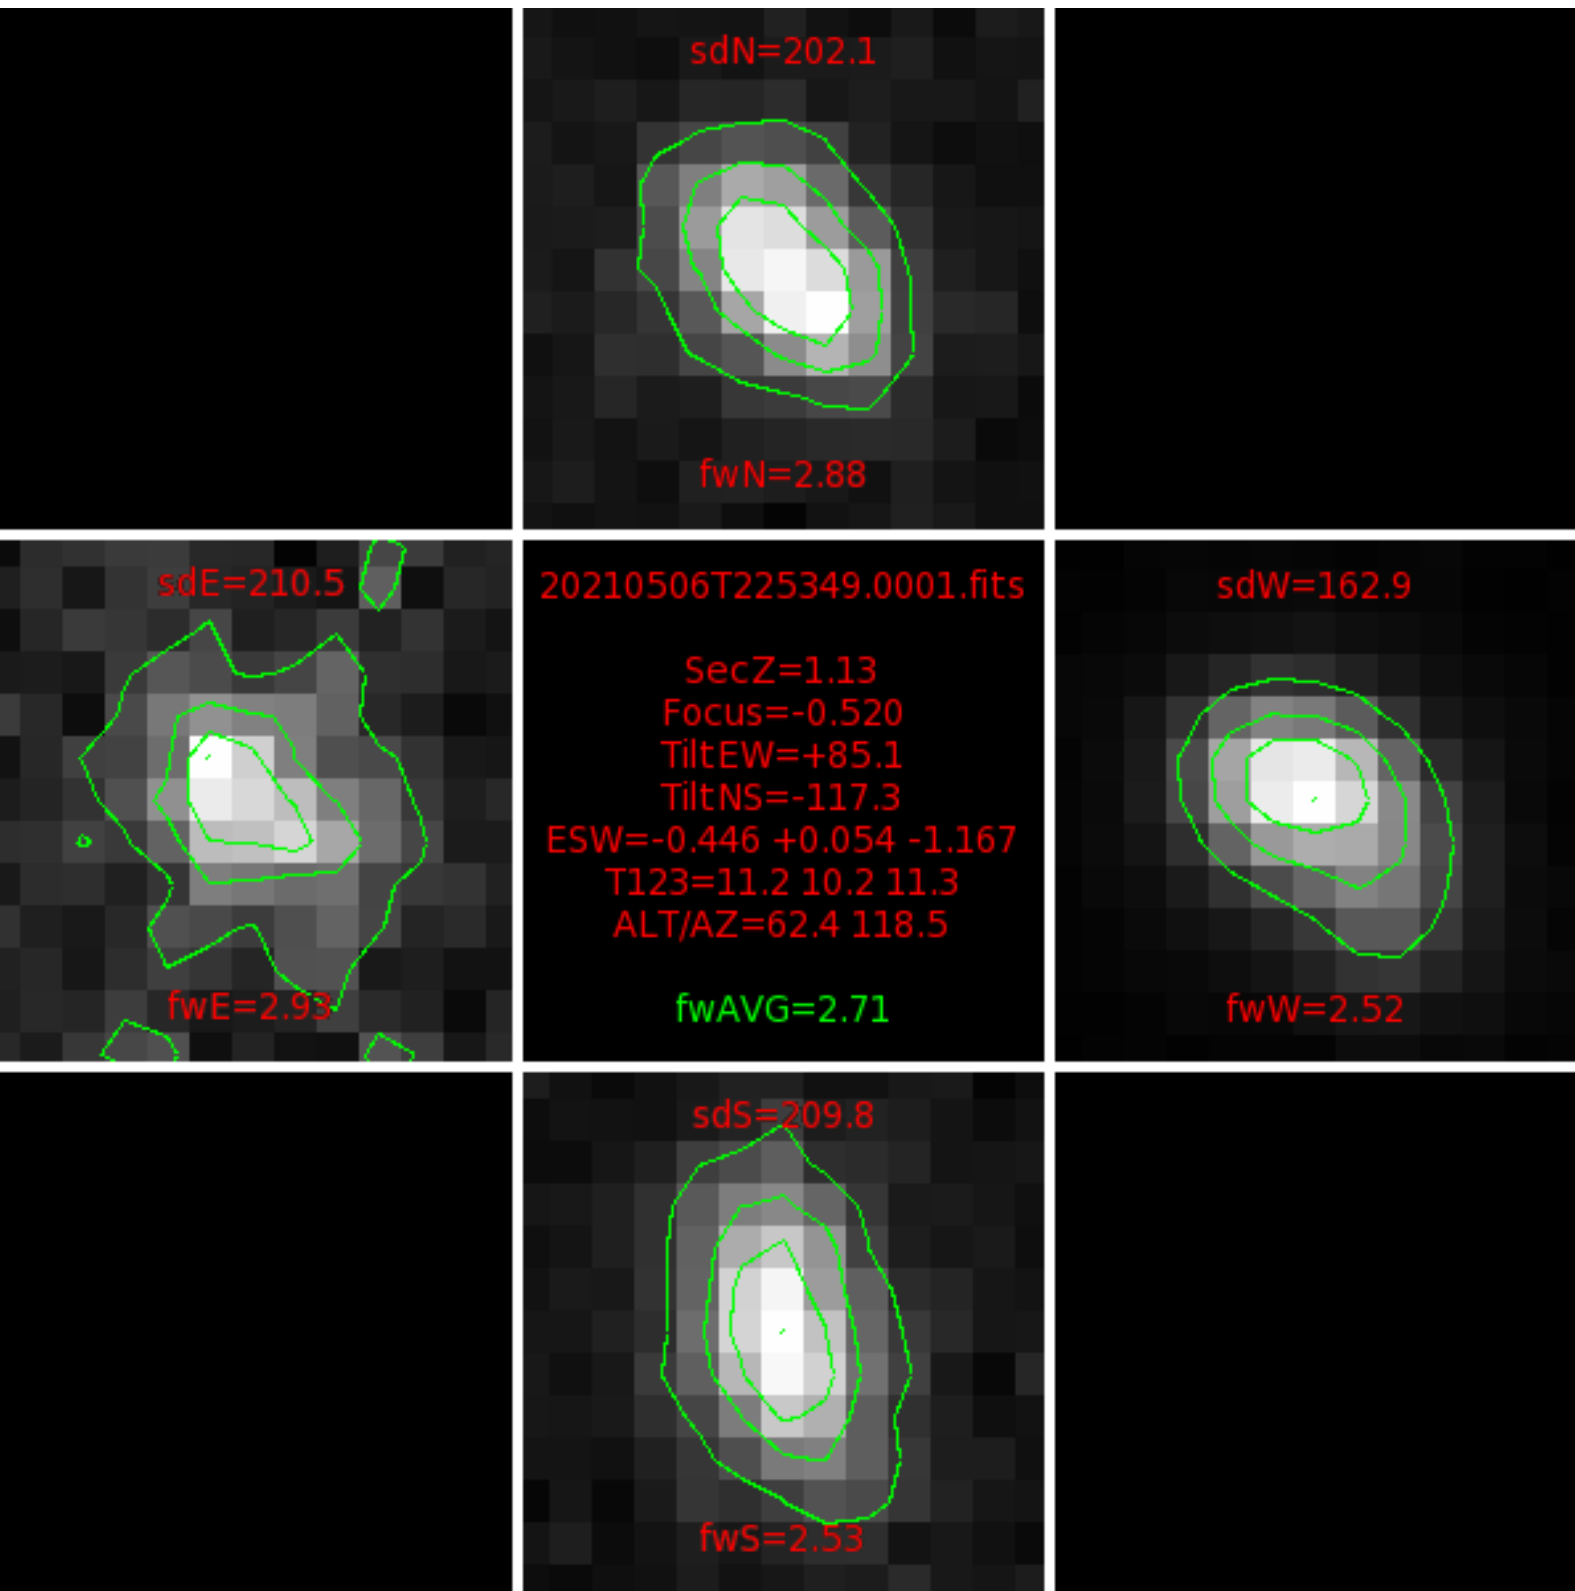

FFT (FWHM-FOCUS-TEMP) Monitoring
EST=-0.757 FOC=-0.520

0 0 0 0 0 0 0 0 0