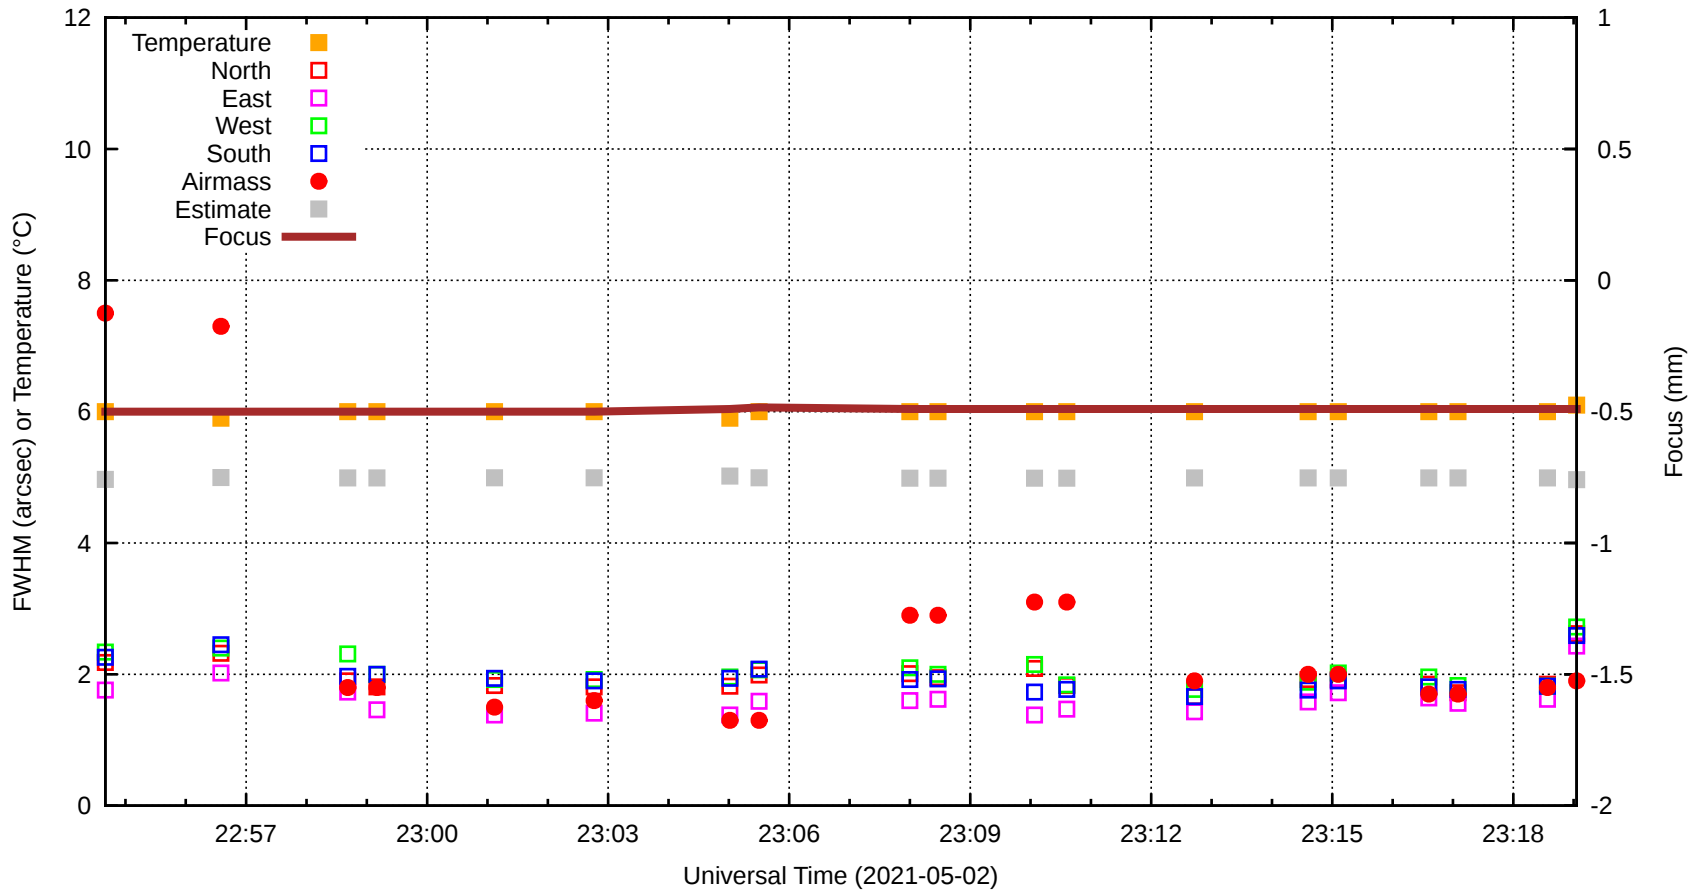

# FFT (FWHM-FOCUS-TEMP) Monitoring

EST=-0.757 FOC=-0.490

0 0 0 0 0 0 0 0 0

0 0 0 0 0 0 0 0 0

0 0 0 0 0 0 0 0 0

0 0 0 0 0 0 0 0 0

0 0 0 0 0 0 0 0 0

0 0 0 0 0 0 0 0 0