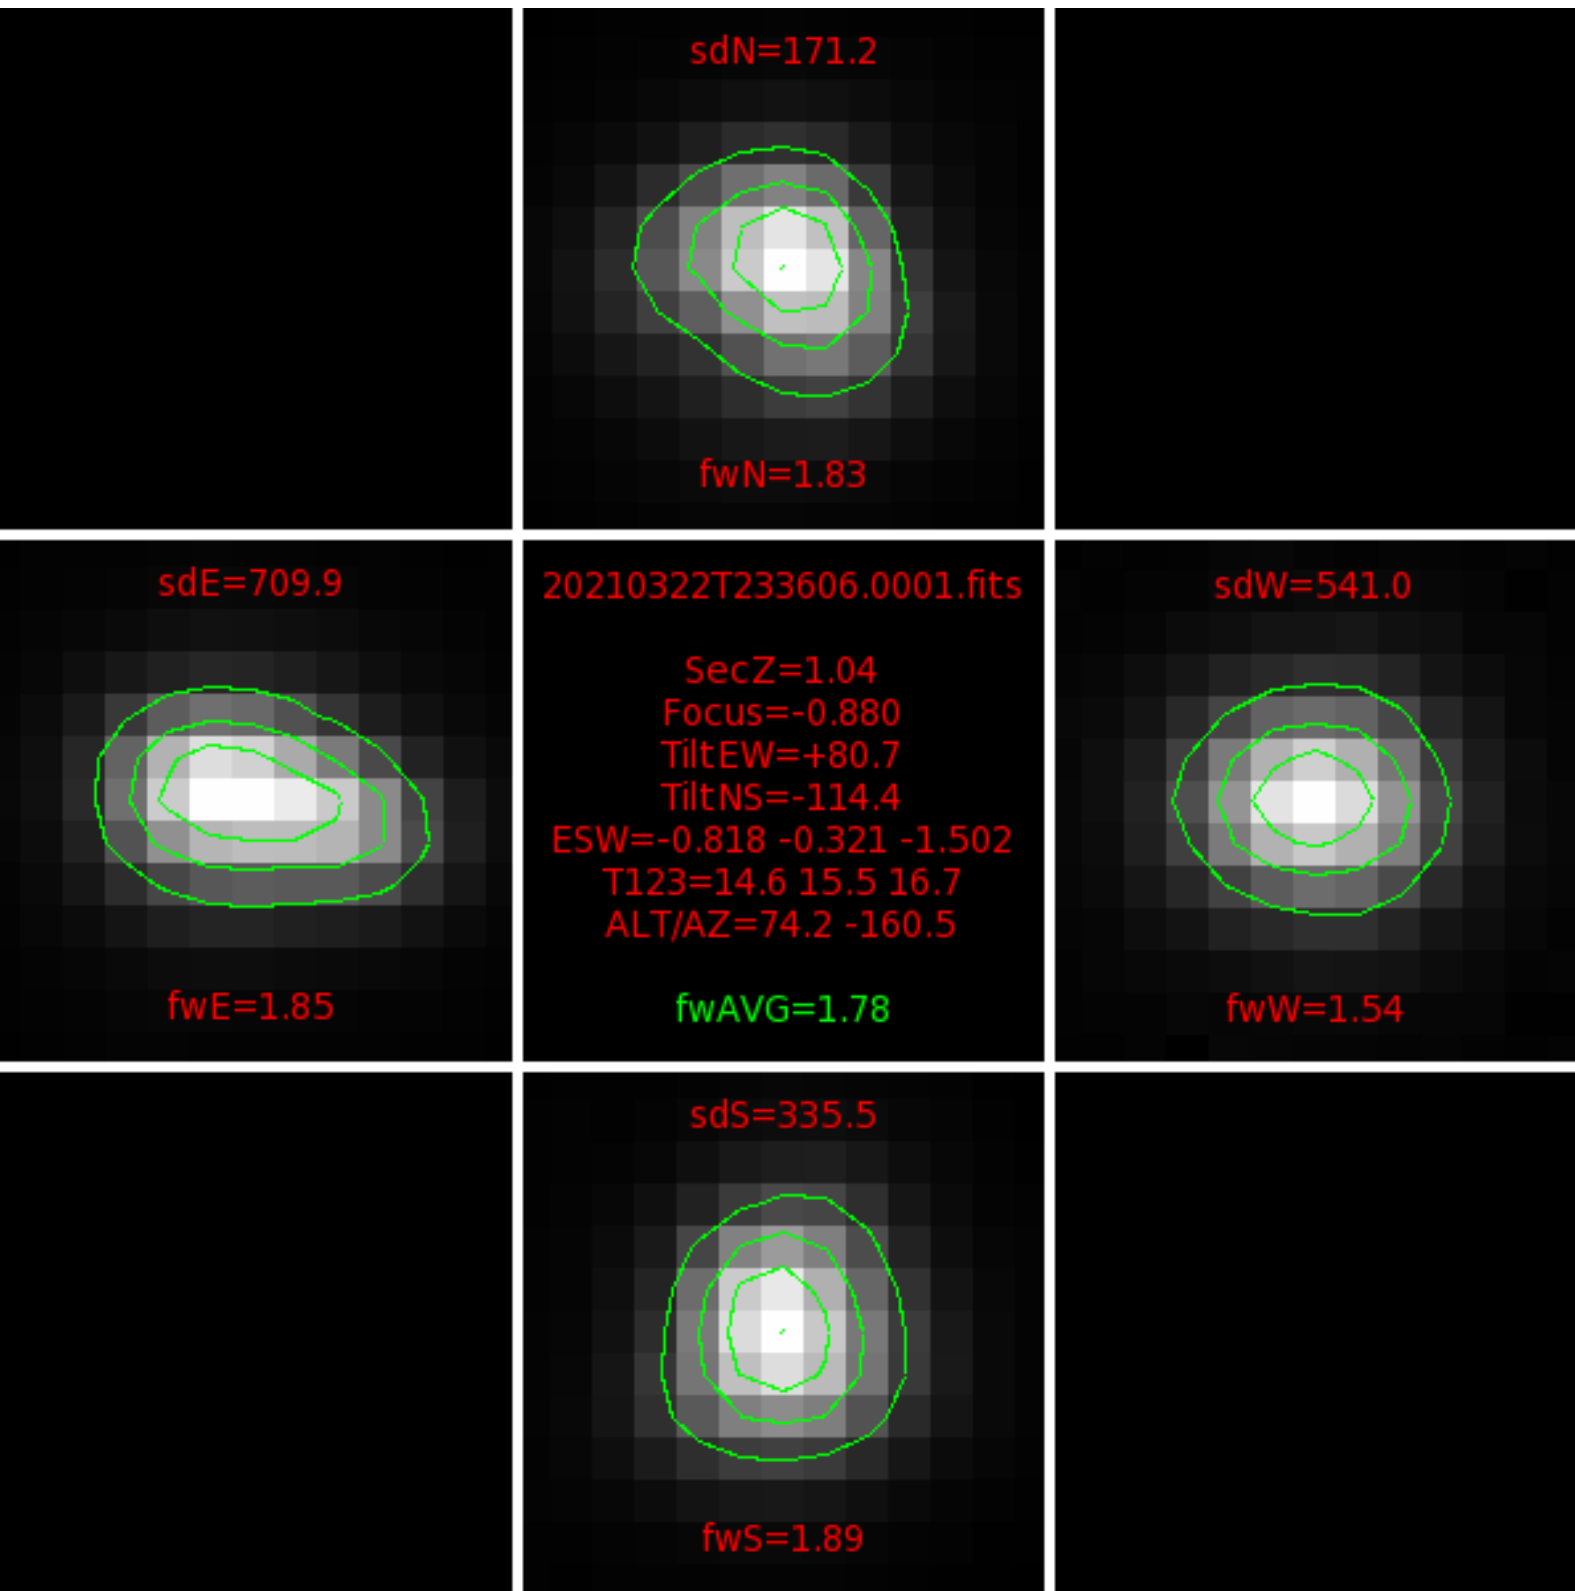

FFT (FWHM-FOCUS-TEMP) Monitoring

EST=-1.119 FOC=-0.874

0

0

0

0

0

0