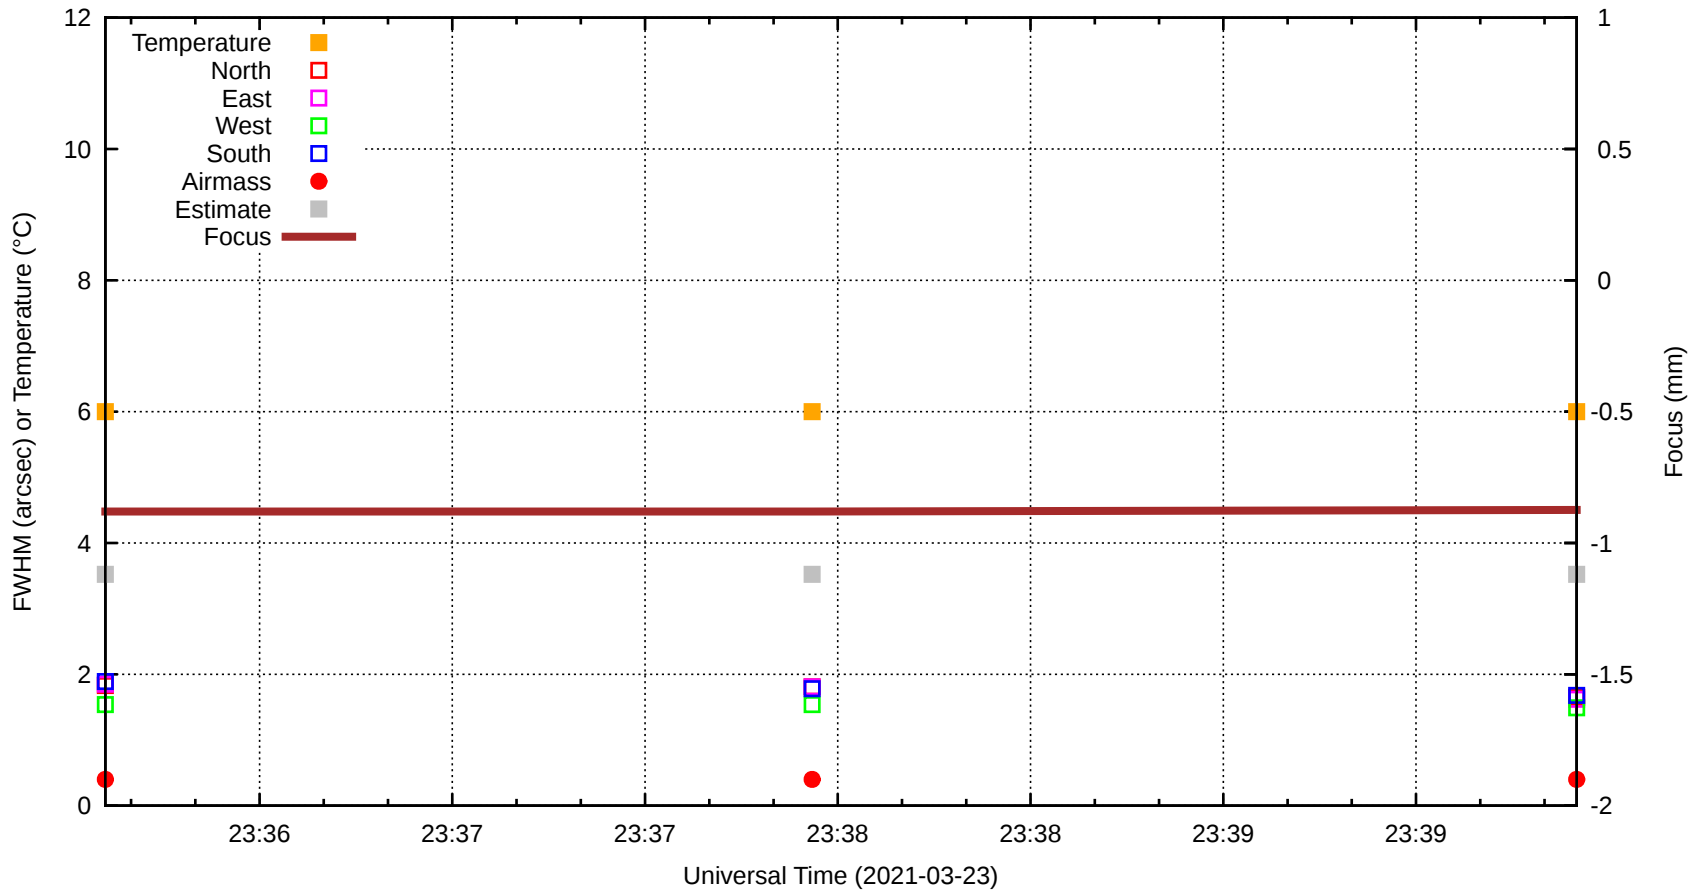

FFT (FWHM-FOCUS-TEMP) Monitoring

EST=-1.119 FOC=-0.874

0

0

0

0

0

0