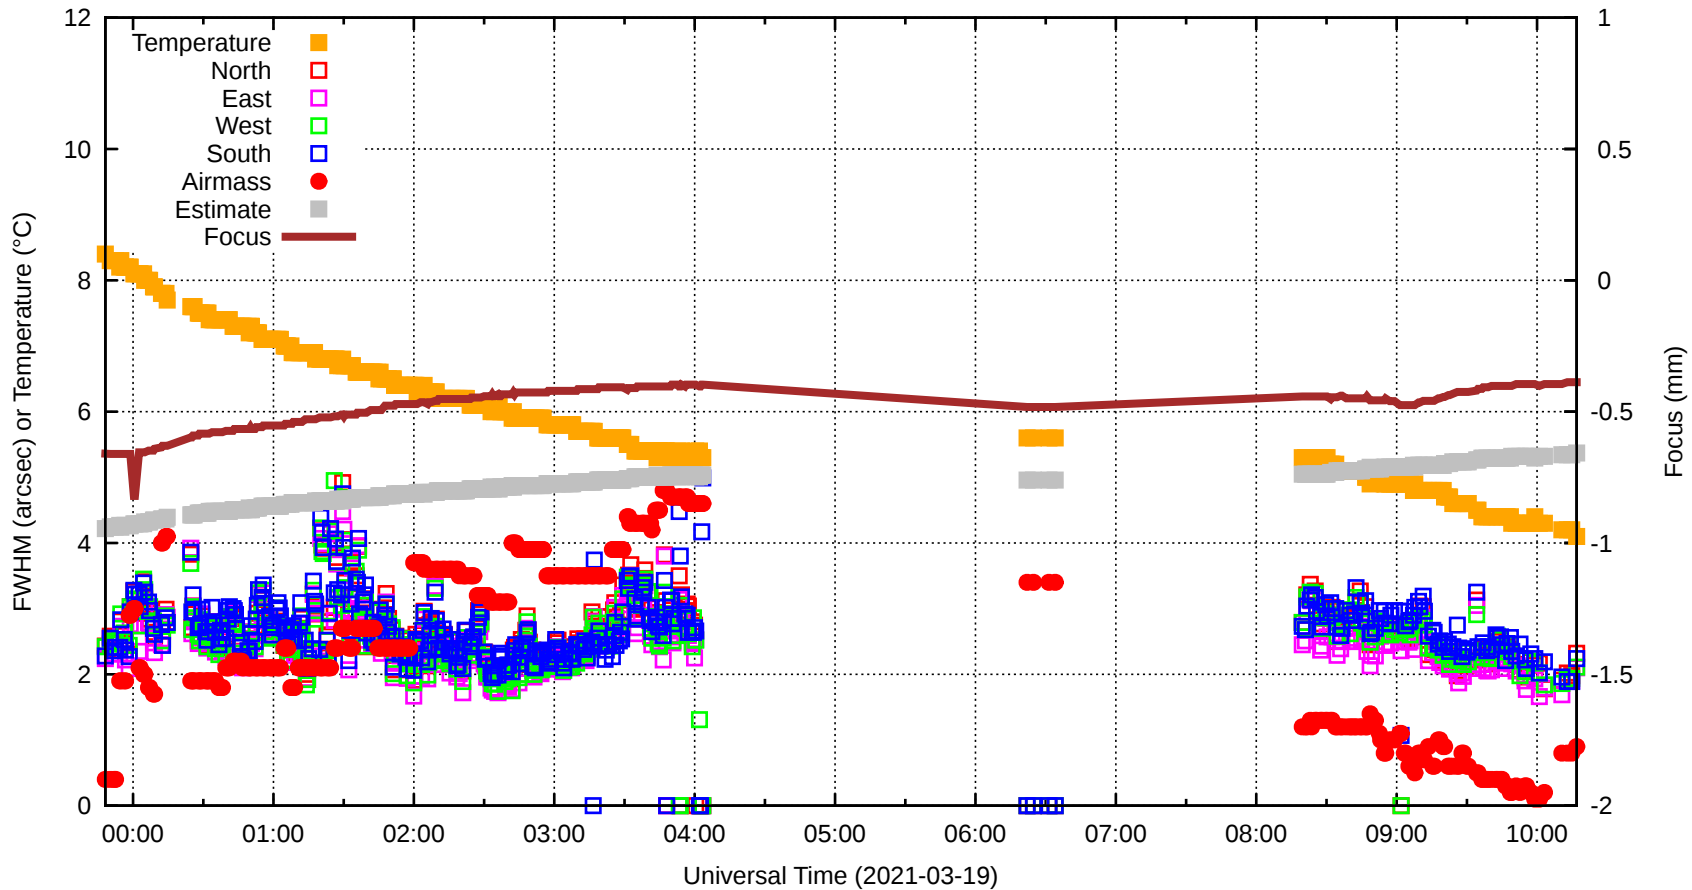

FFT (FWHM-FOCUS-TEMP) Monitoring

EST=-0.657 FOC=-0.388

0 0 0 0 0 0 0 0 0

0 0 0 0 0 0 0 0 0

0 0 0 0 0 0 0 0 0

0

0

0