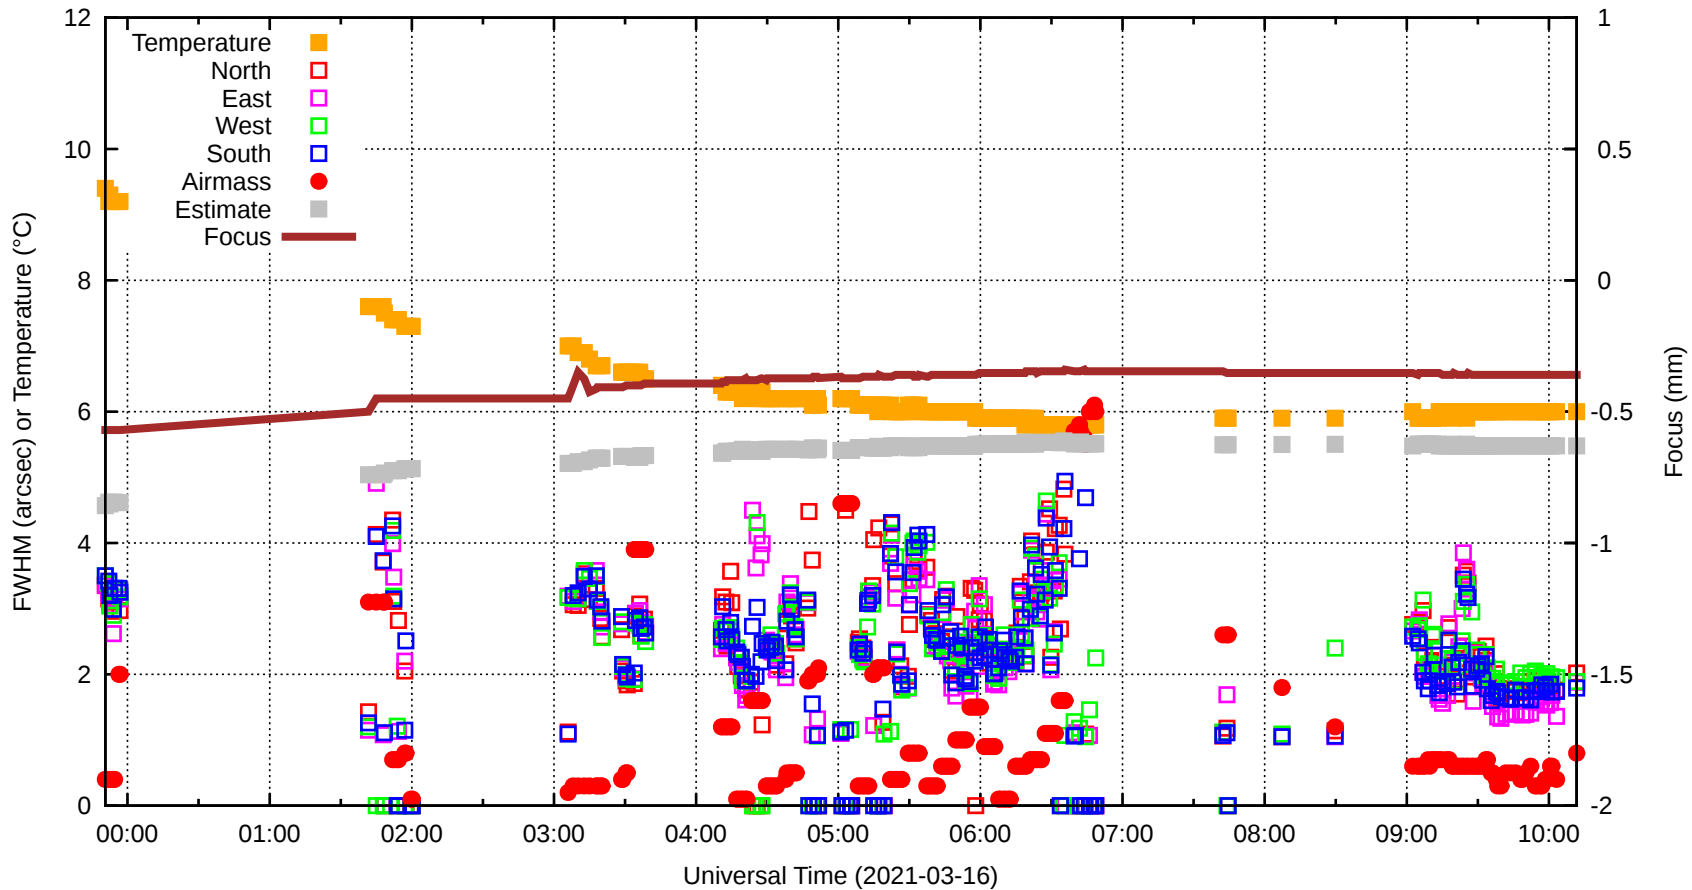

FFT (FWHM-FOCUS-TEMP) Monitoring

EST=-0.630 FOC=-0.360

0 0 0 0 0 0 0 0 0

0

0

0

0

0

0

0

0

0

0 0 0 0 0 0 0 0 0

0 0 0 0 0 0 0 0 0

0 0 0 0 0 0 0 0 0