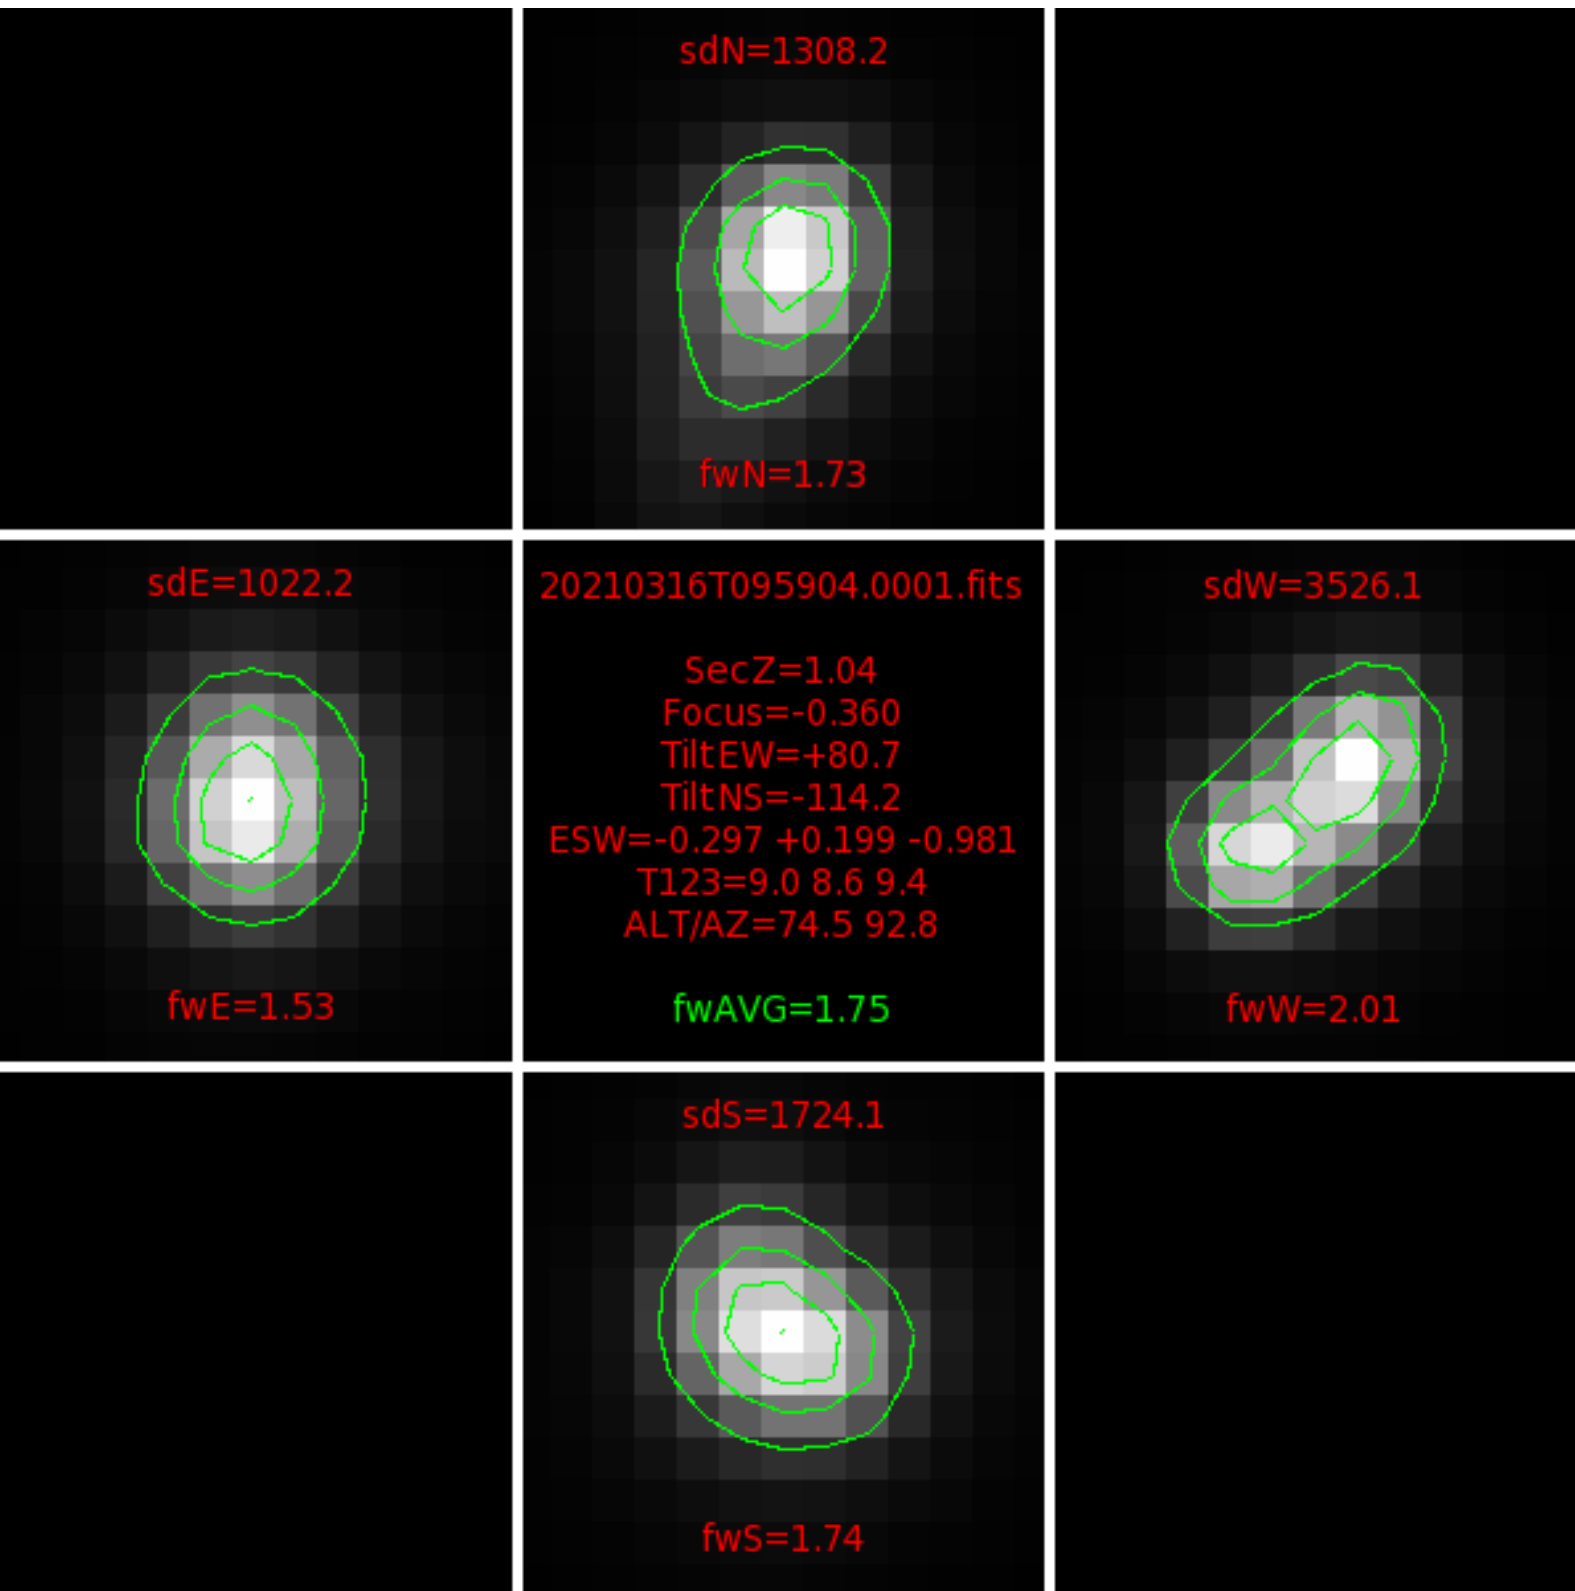

FFT (FWHM-FOCUS-TEMP) Monitoring

EST=-0.630 FOC=-0.360

0 0 0 0 0 0 0 0 0

0

0

0

0

0