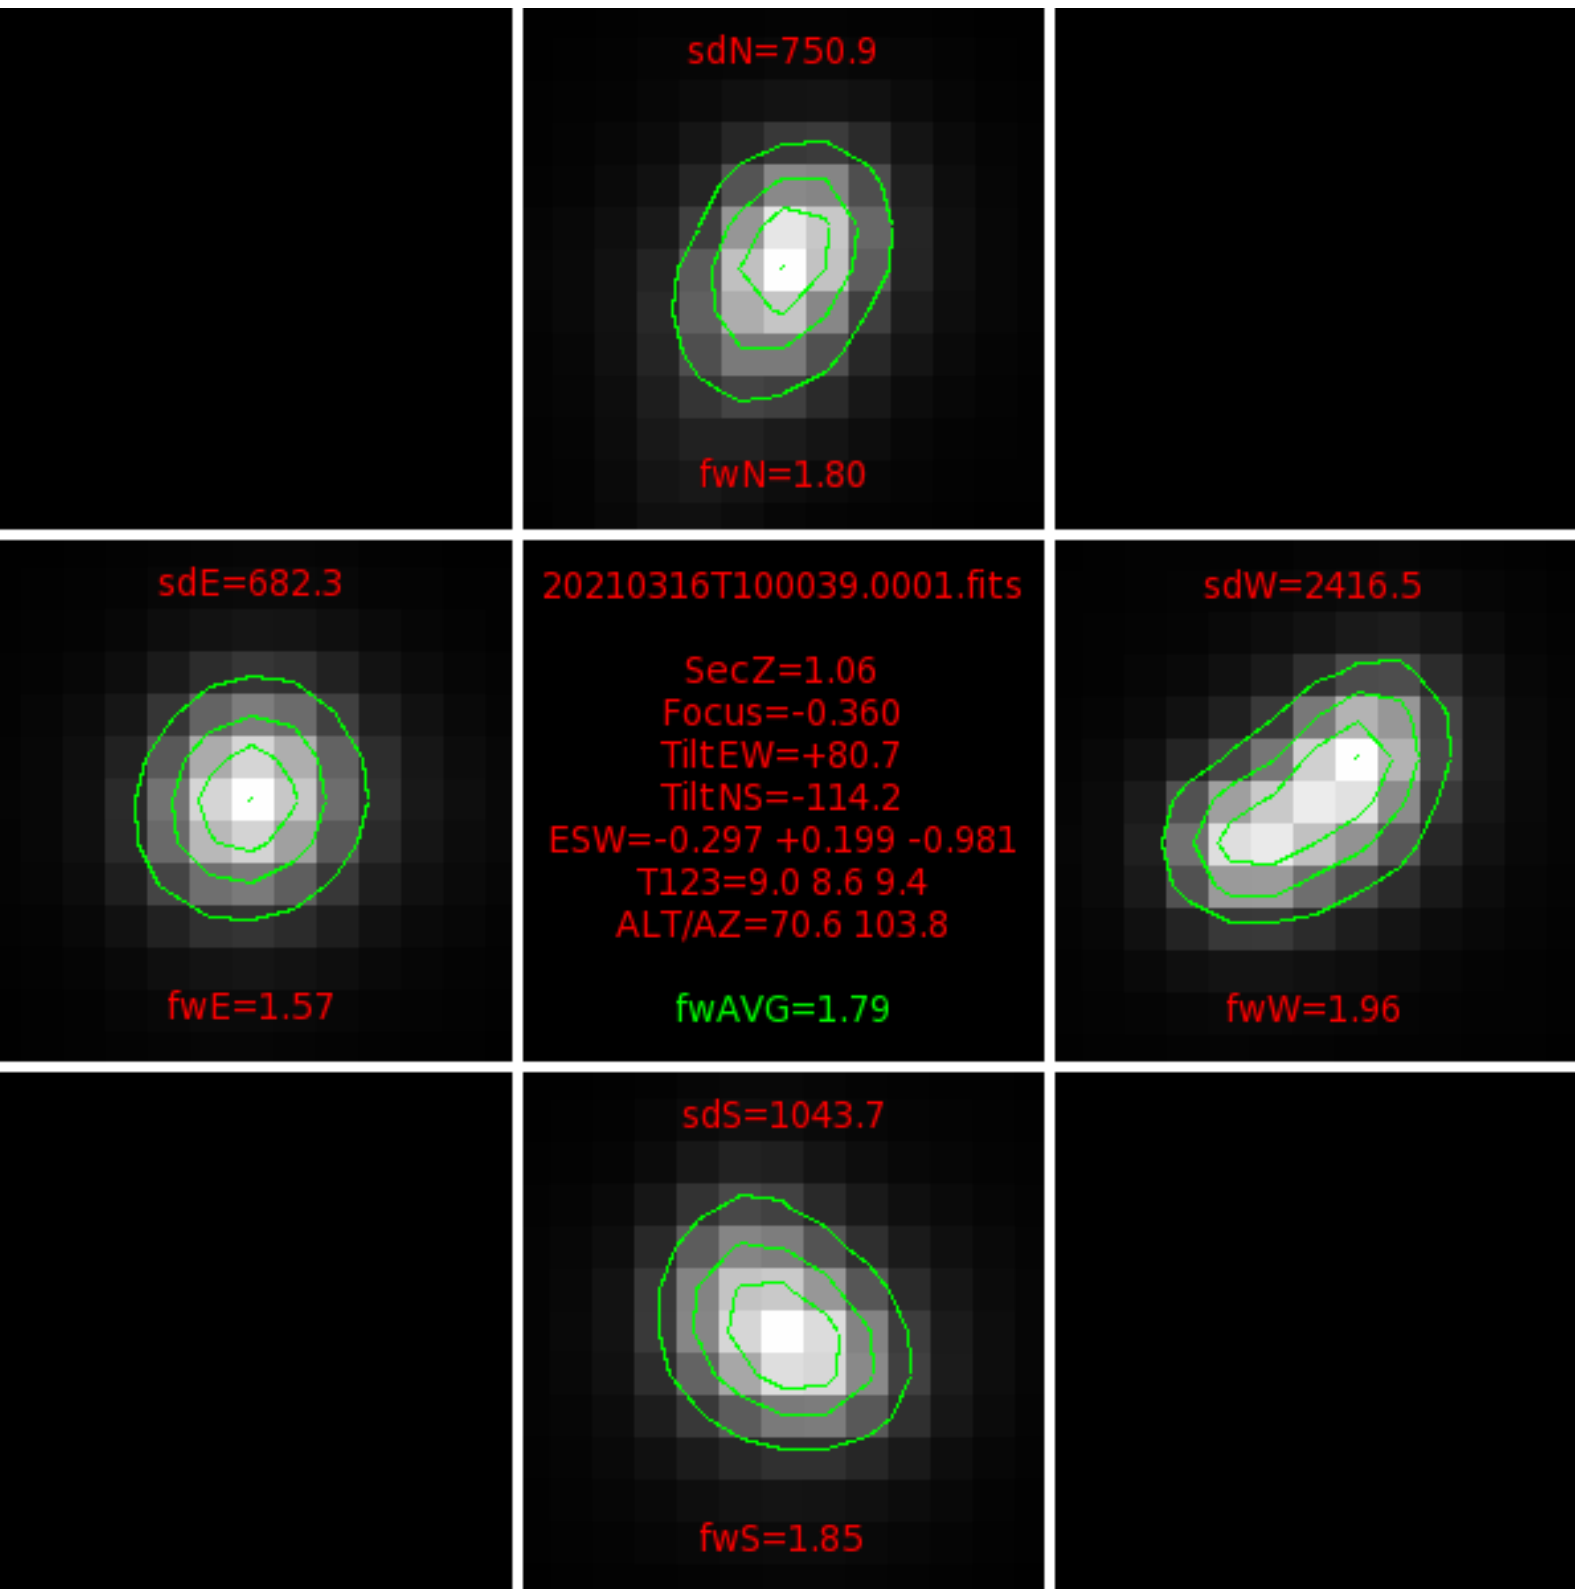

FFT (FWHM-FOCUS-TEMP) Monitoring

EST=-0.630 FOC=-0.360

0 0 0 0 0 0 0 0 0

0

0

0

0

0