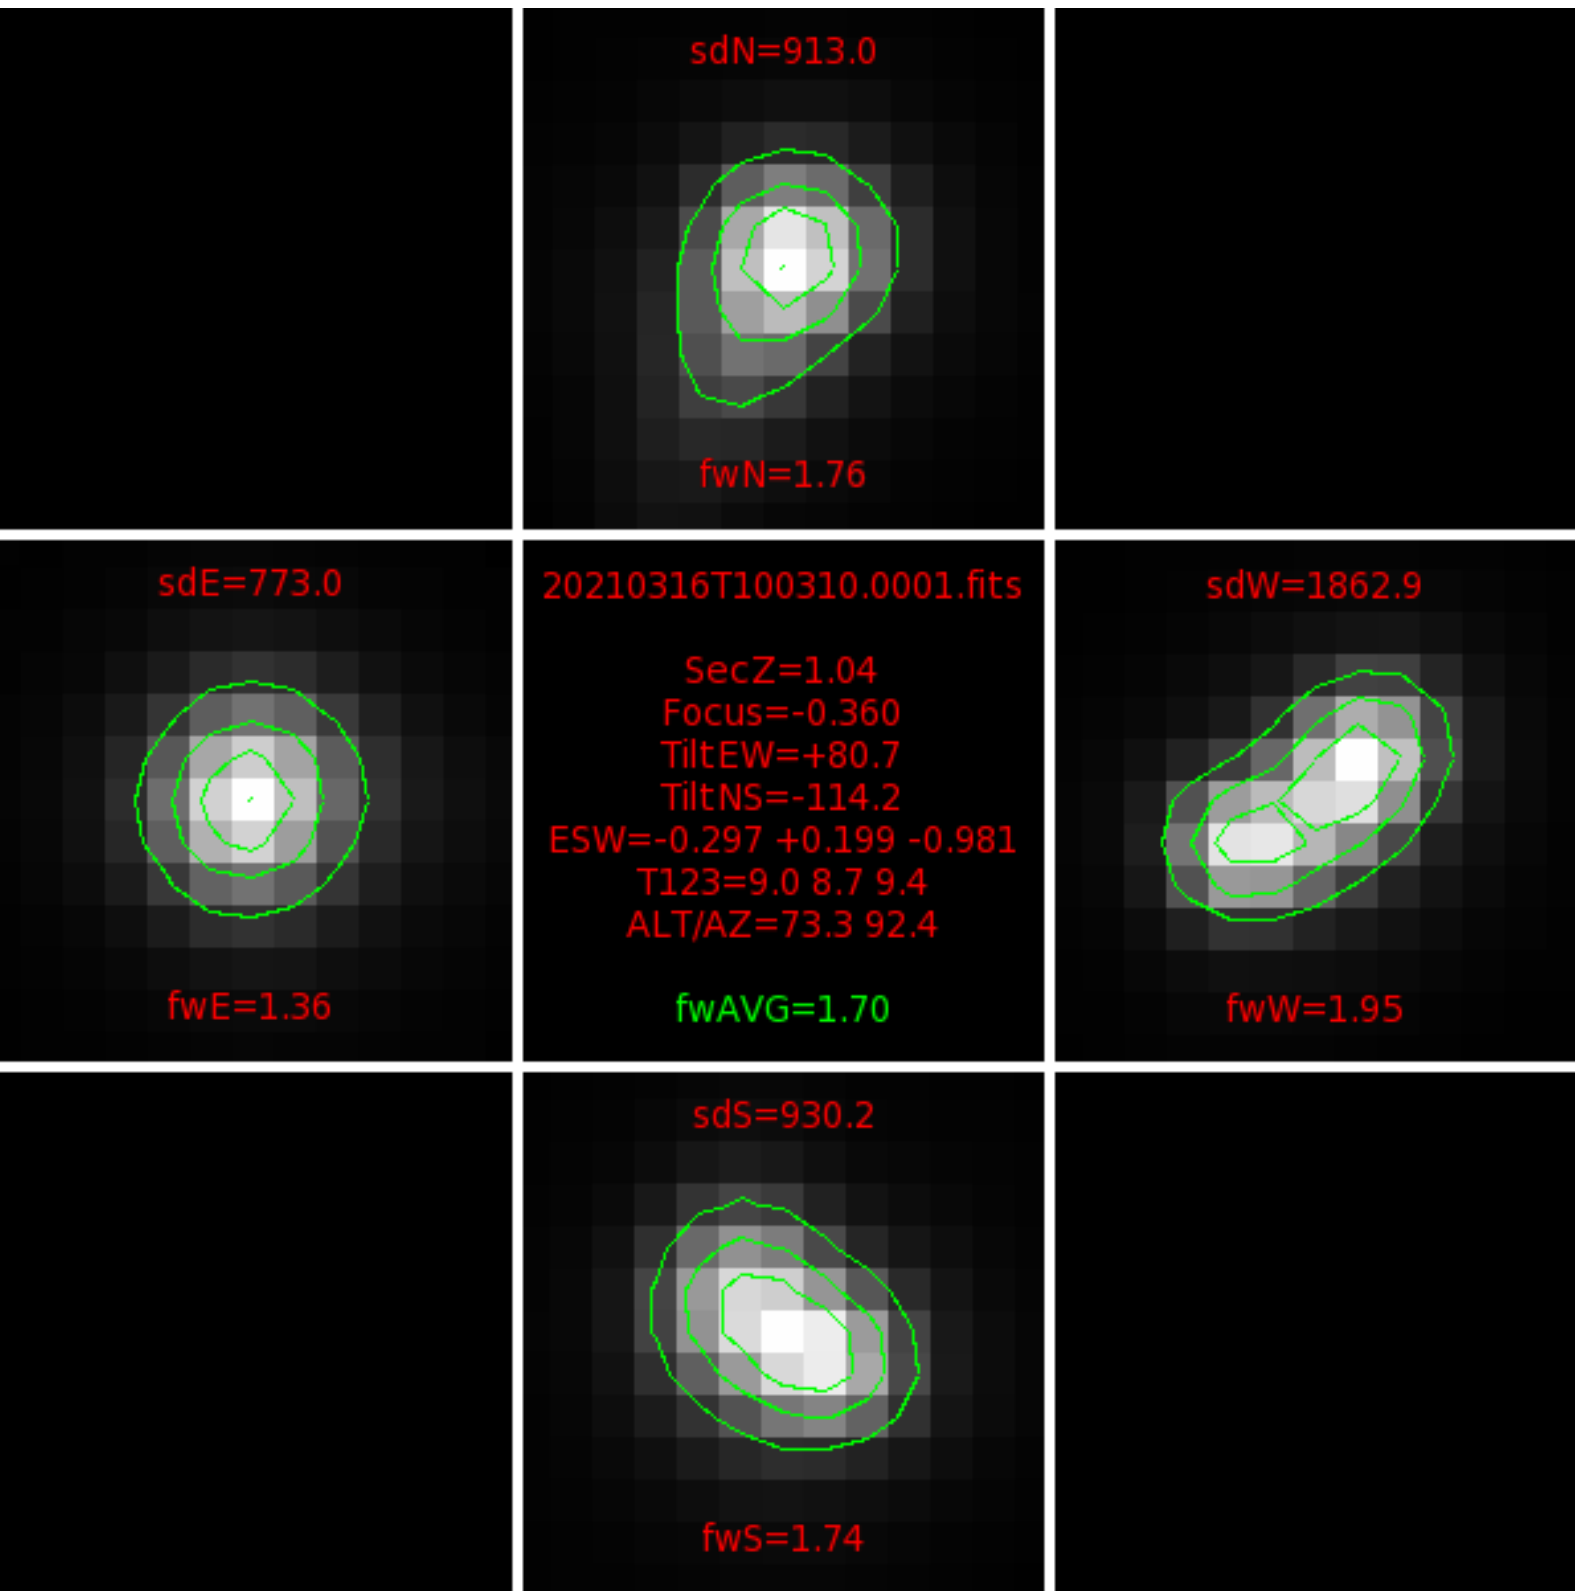

FFT (FWHM-FOCUS-TEMP) Monitoring

EST=-0.630 FOC=-0.360

0 0 0 0 0 0 0 0 0

0

0

0

0

0

0

0

0

0

0 0 0 0 0 0 0 0 0

0 0 0 0 0 0 0 0 0

0 0 0 0 0 0 0 0 0