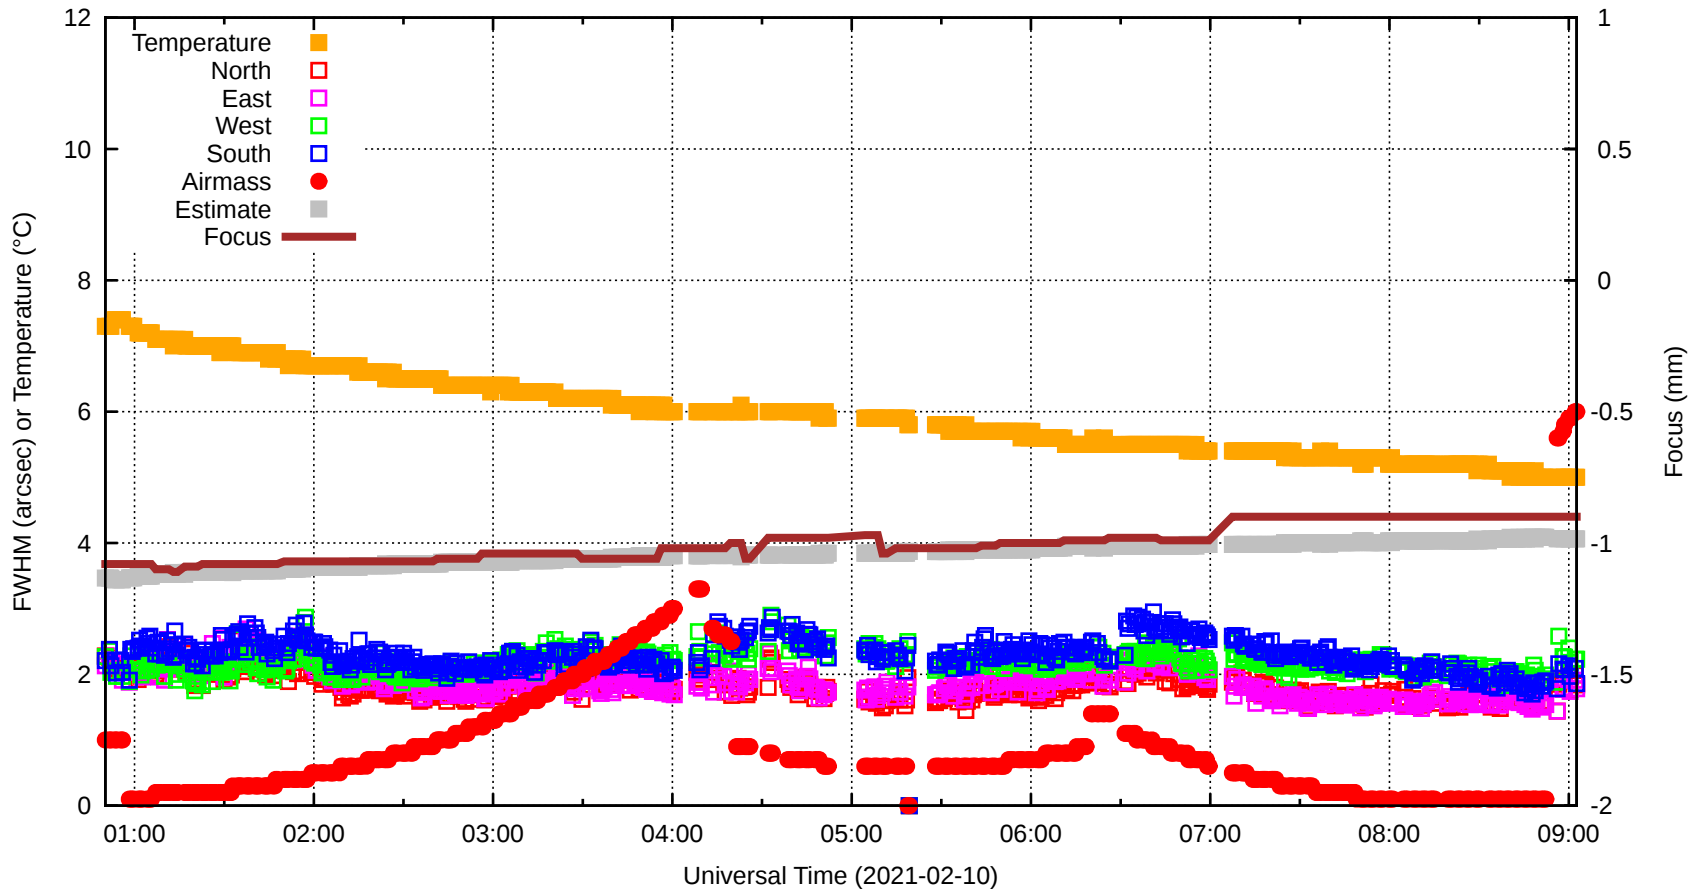

# FFT (FWHM-FOCUS-TEMP) Monitoring

EST=-0.978 FOC=-0.900

0

0

0

0

0

0