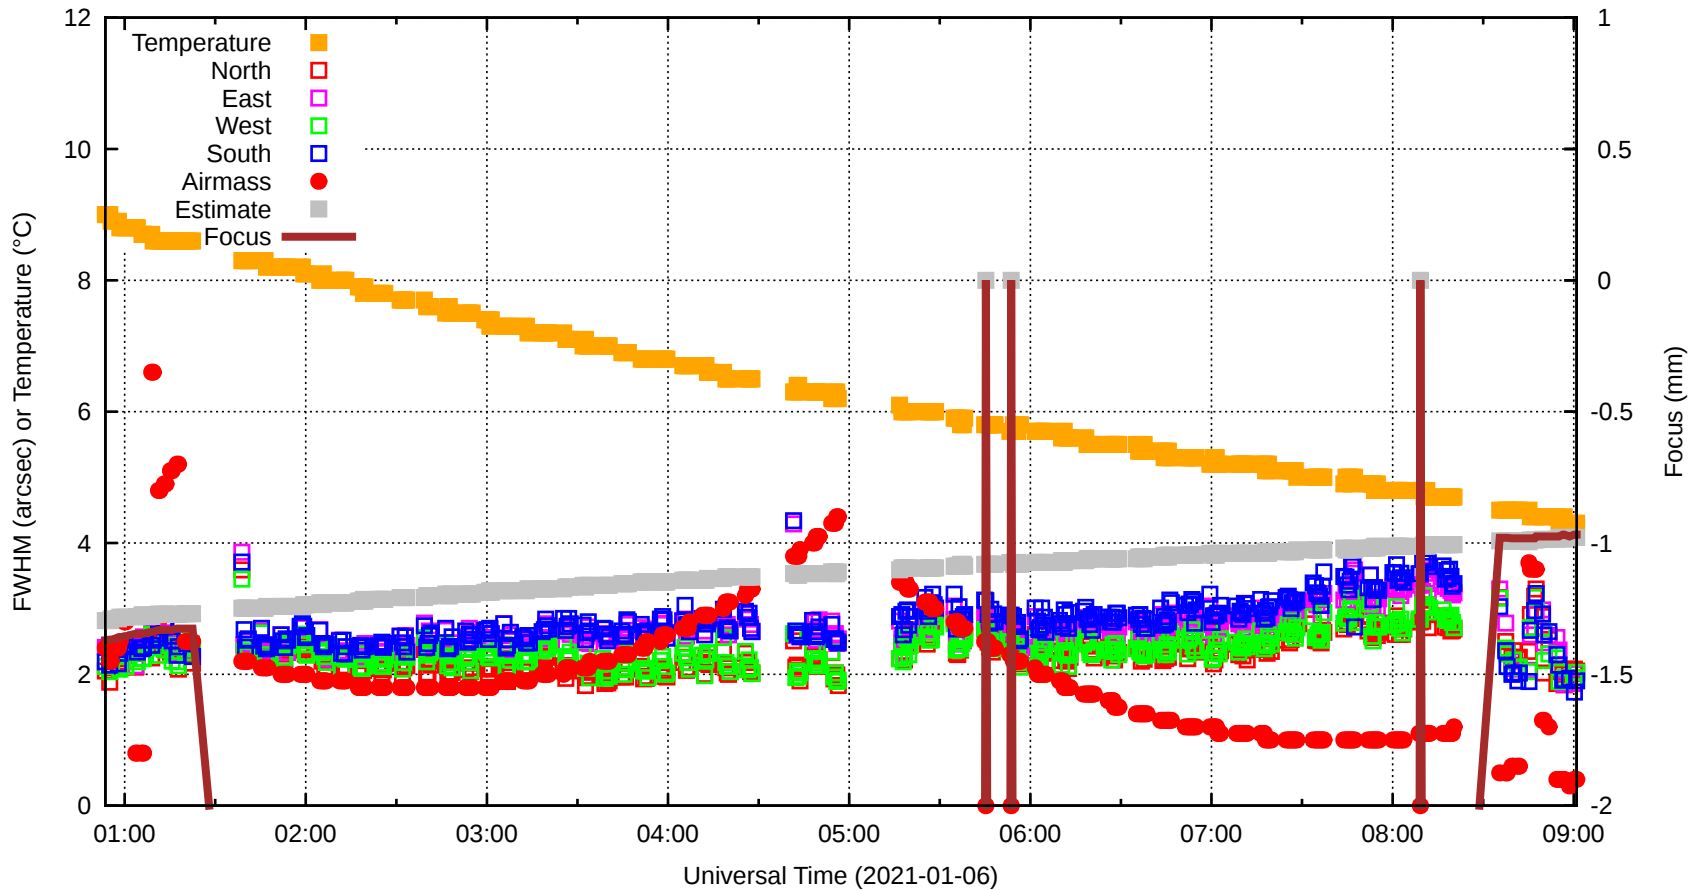

FFT (FWHM-FOCUS-TEMP) Monitoring

EST=-0.978 FOC=-0.968

0 0 0 0 0 0 0 0 0

0

0

0

0

0