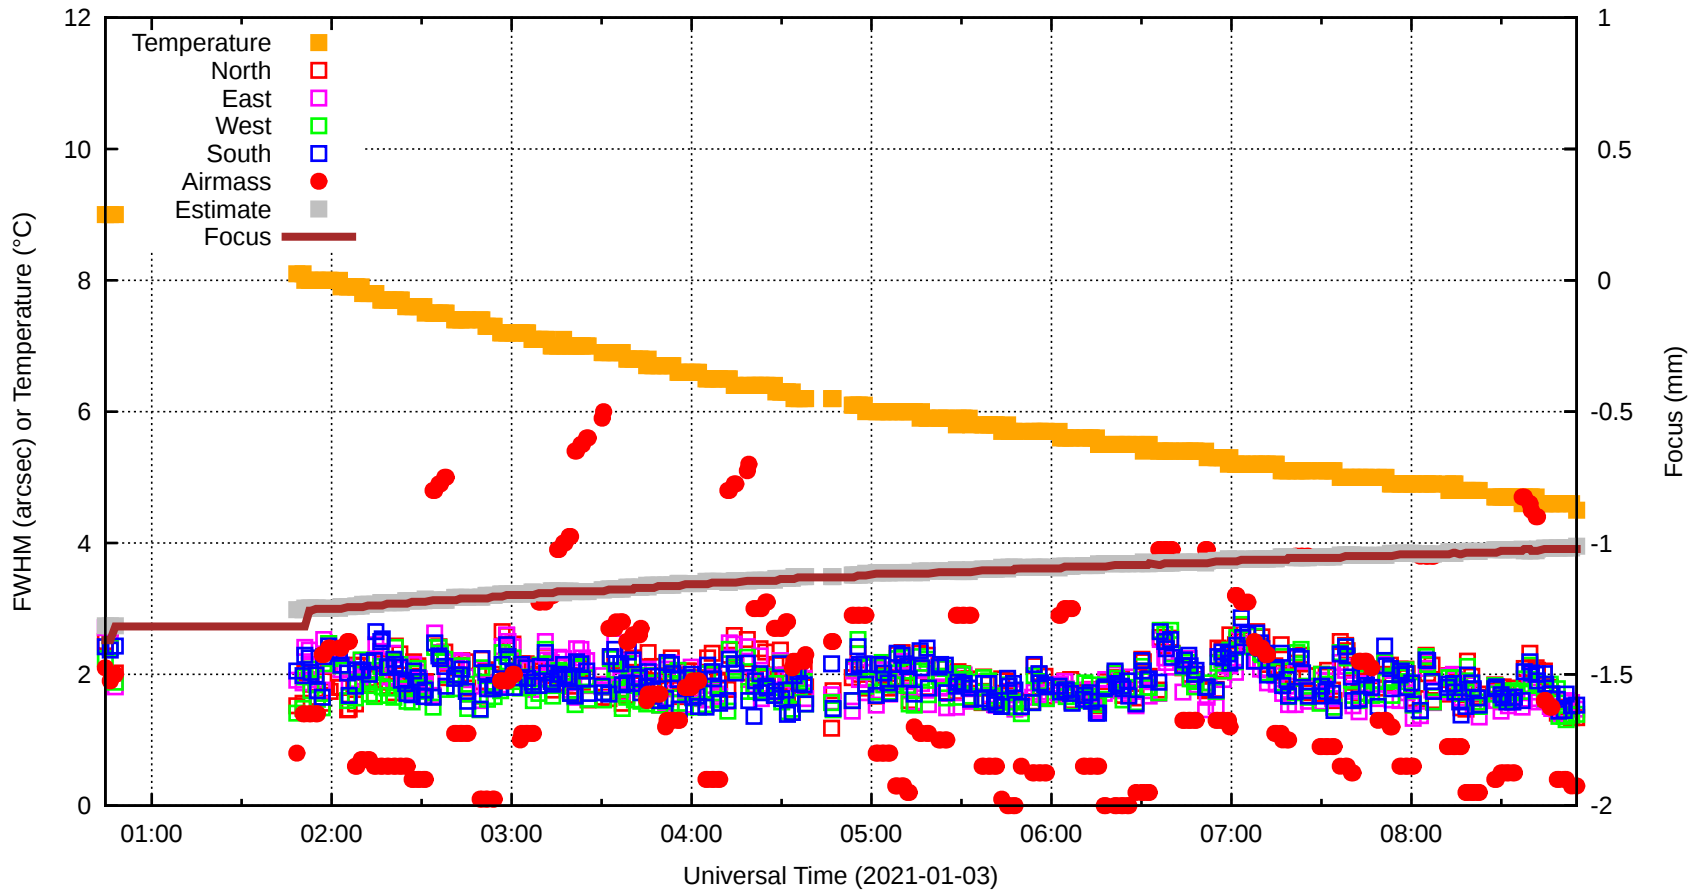

# FFT (FWHM-FOCUS-TEMP) Monitoring

EST=-1.012 FOC=-1.023

0 0 0 0 0 0 0 0 0

0

0

0

0

0