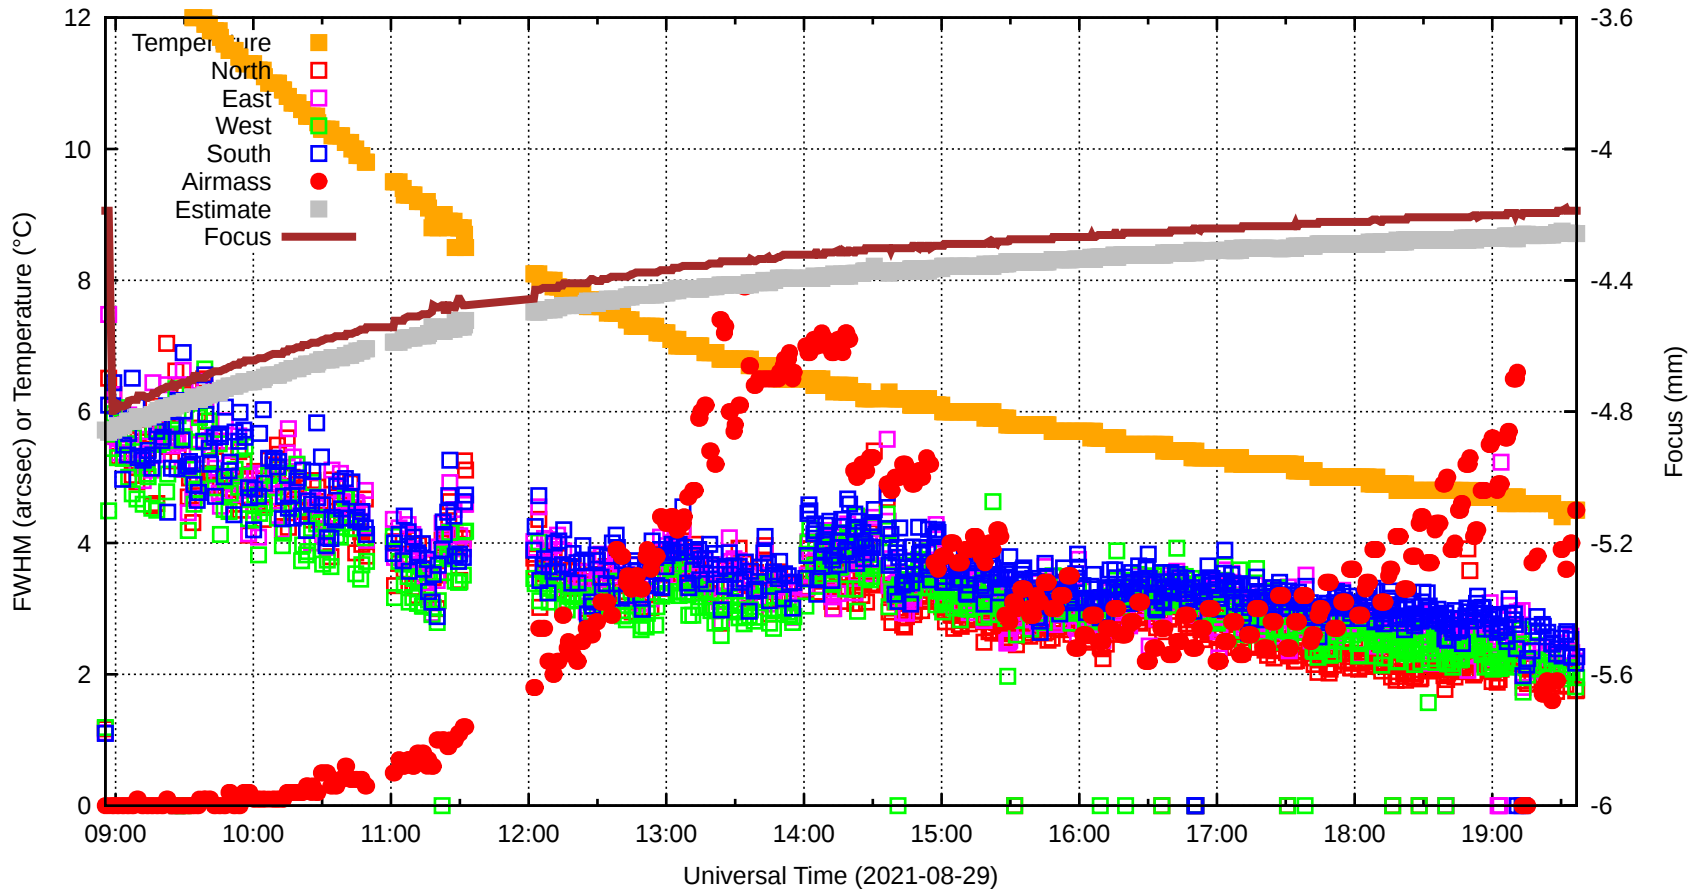

FFT (FWHM-FOCUS-TEMP) Monitoring

EST=-4.253 FOC=-4.188

0

0

0

0

0

0