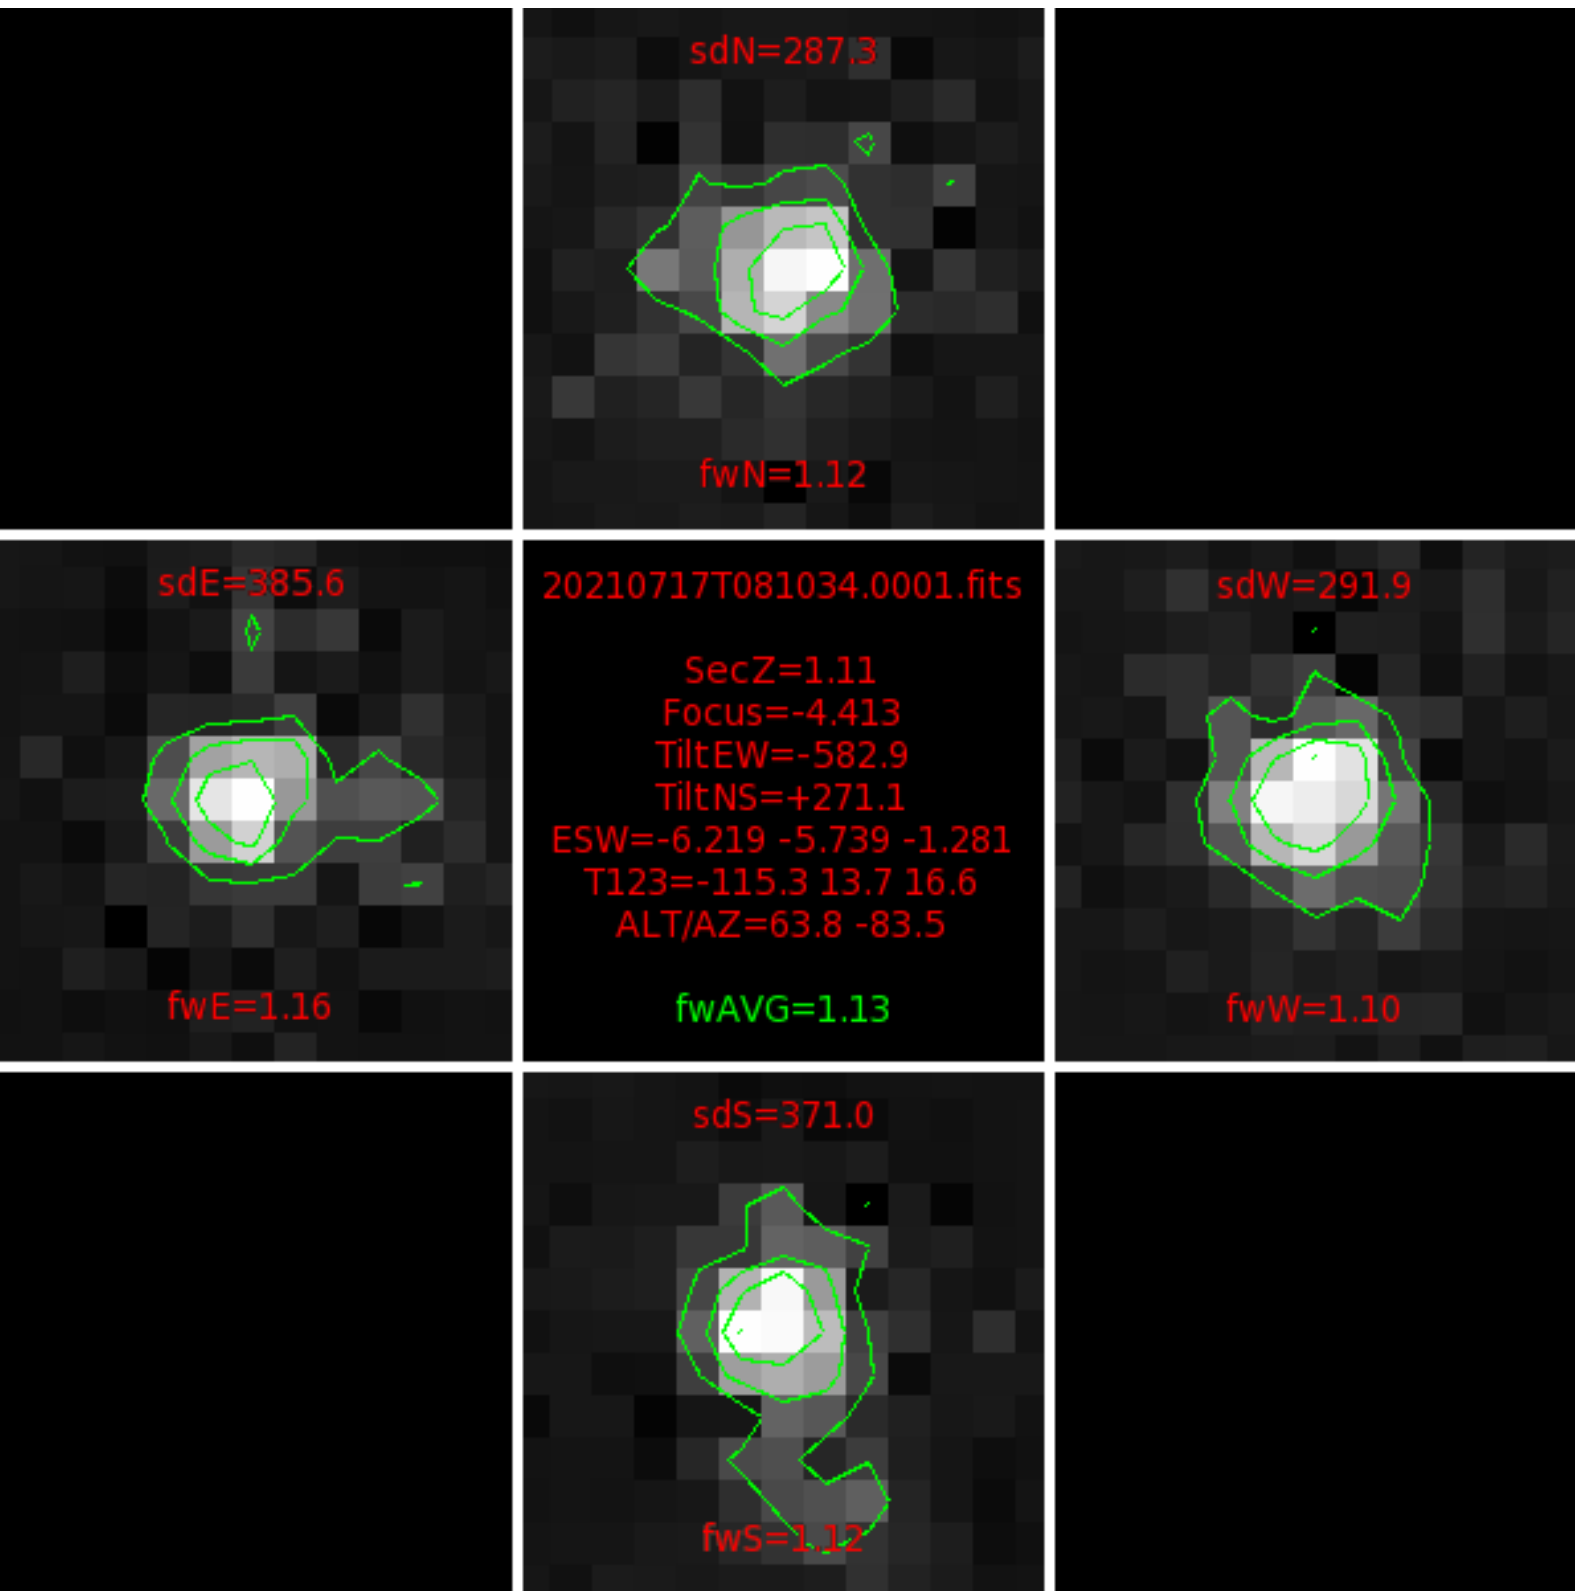

FFT (FWHM-FOCUS-TEMP) Monitoring

EST=-4.742 FOC=-4.687

0 0 0 0 0 0 0 0 0

sdN=60.9

fwN=0.00

sdE=47.4

20210717T081217.0001.fits

sdW=46.6

SecZ=1.12

Focus=-4.687

TiltEW=-582.9

TiltNS=+271.1

ESW=-6.493 -6.013 -1.555

T123=-115.3 13.8 16.6

ALT/AZ=63.5 -83.3

fwE=0.00