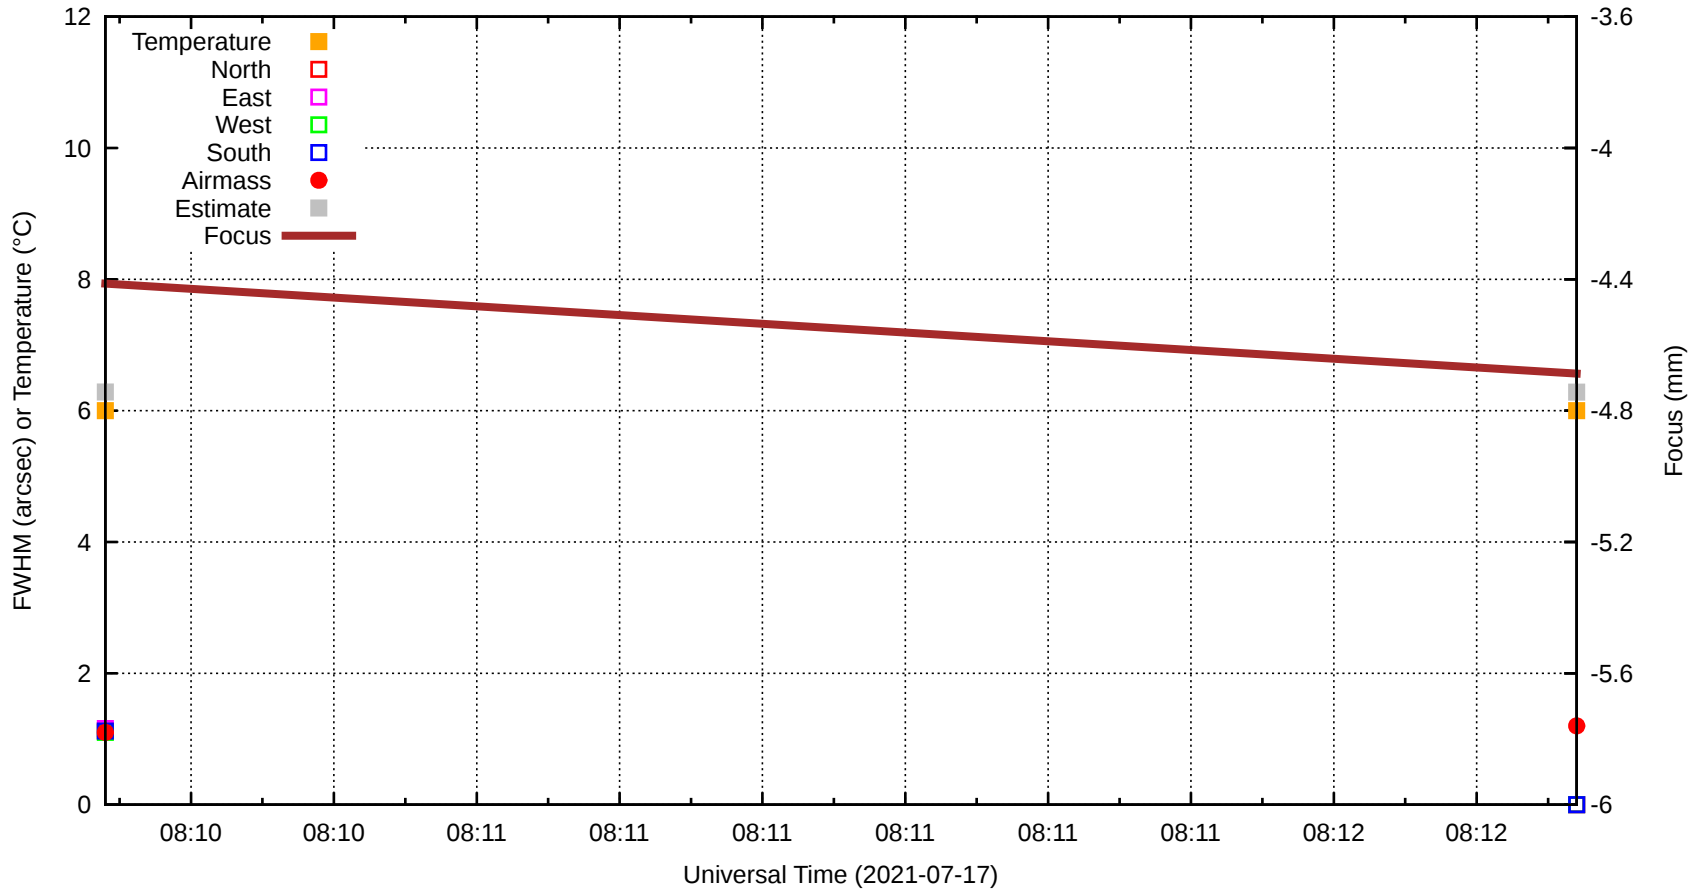

FFT (FWHM-FOCUS-TEMP) Monitoring

EST=-4.742 FOC=-4.687

0 0 0 0 0 0 0 0 0

sdN=60.9

fwN=0.00

sdE=47.4

20210717T081217.0001.fits

sdW=46.6

SecZ=1.12

Focus=-4.687

TiltEW=-582.9

TiltNS=+271.1

ESW=-6.493 -6.013 -1.555

T123=-115.3 13.8 16.6

ALT/AZ=63.5 -83.3

fwE=0.00

fwW=0.00

sdS=53.5

fwS=0.00

0

0

0

0

0