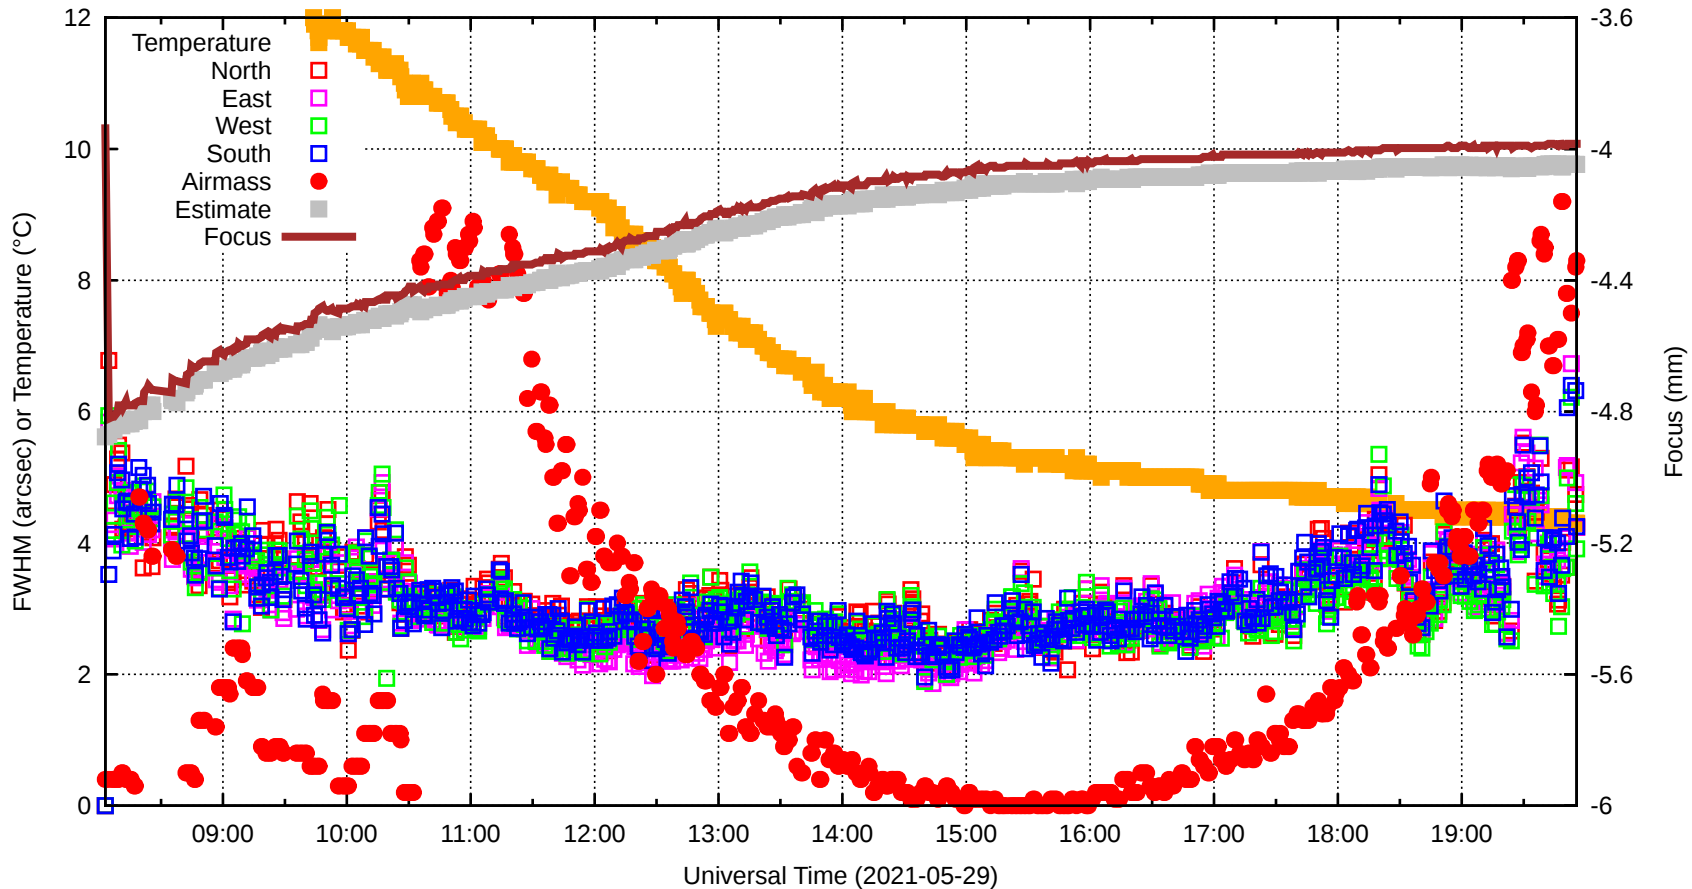

FFT (FWHM-FOCUS-TEMP) Monitoring

EST=-4.039 FOC=-3.984

sdN=0.0

fwN=0.00

sdE=0.0

20210529T080302.0001.fits

sdW=0.0

SecZ=1.04