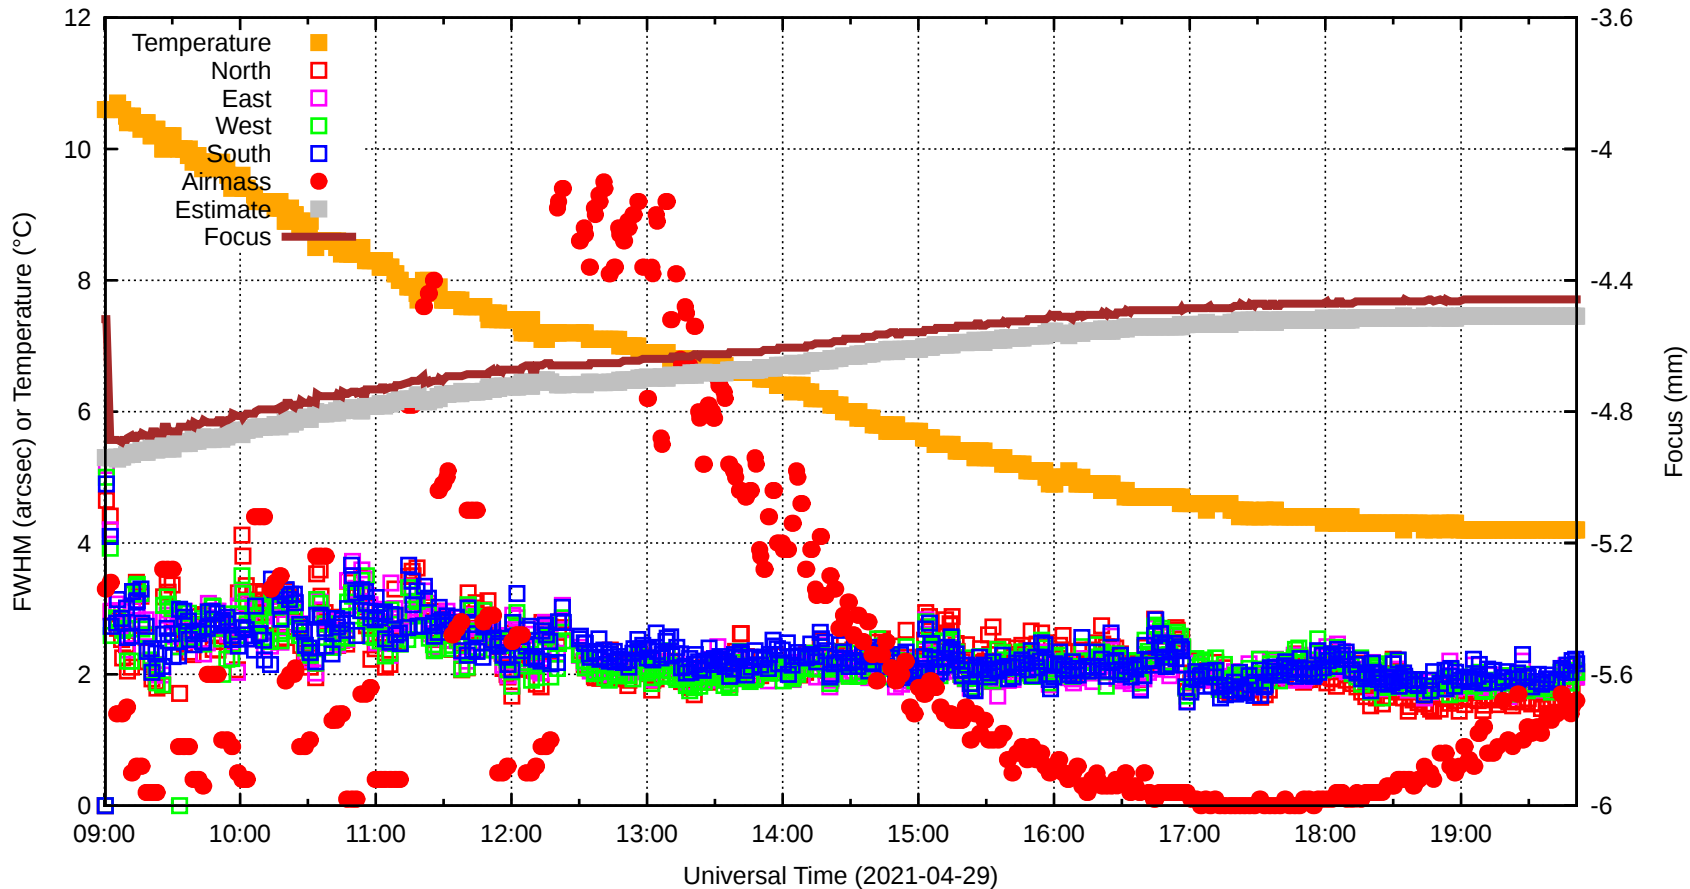

FFT (FWHM-FOCUS-TEMP) Monitoring

EST=-4.508 FOC=-4.458

sdN=0.0

fwN=0.00

sdE=0.0

20210429T090024.0001.fits

sdW=0.0

SecZ=1.33