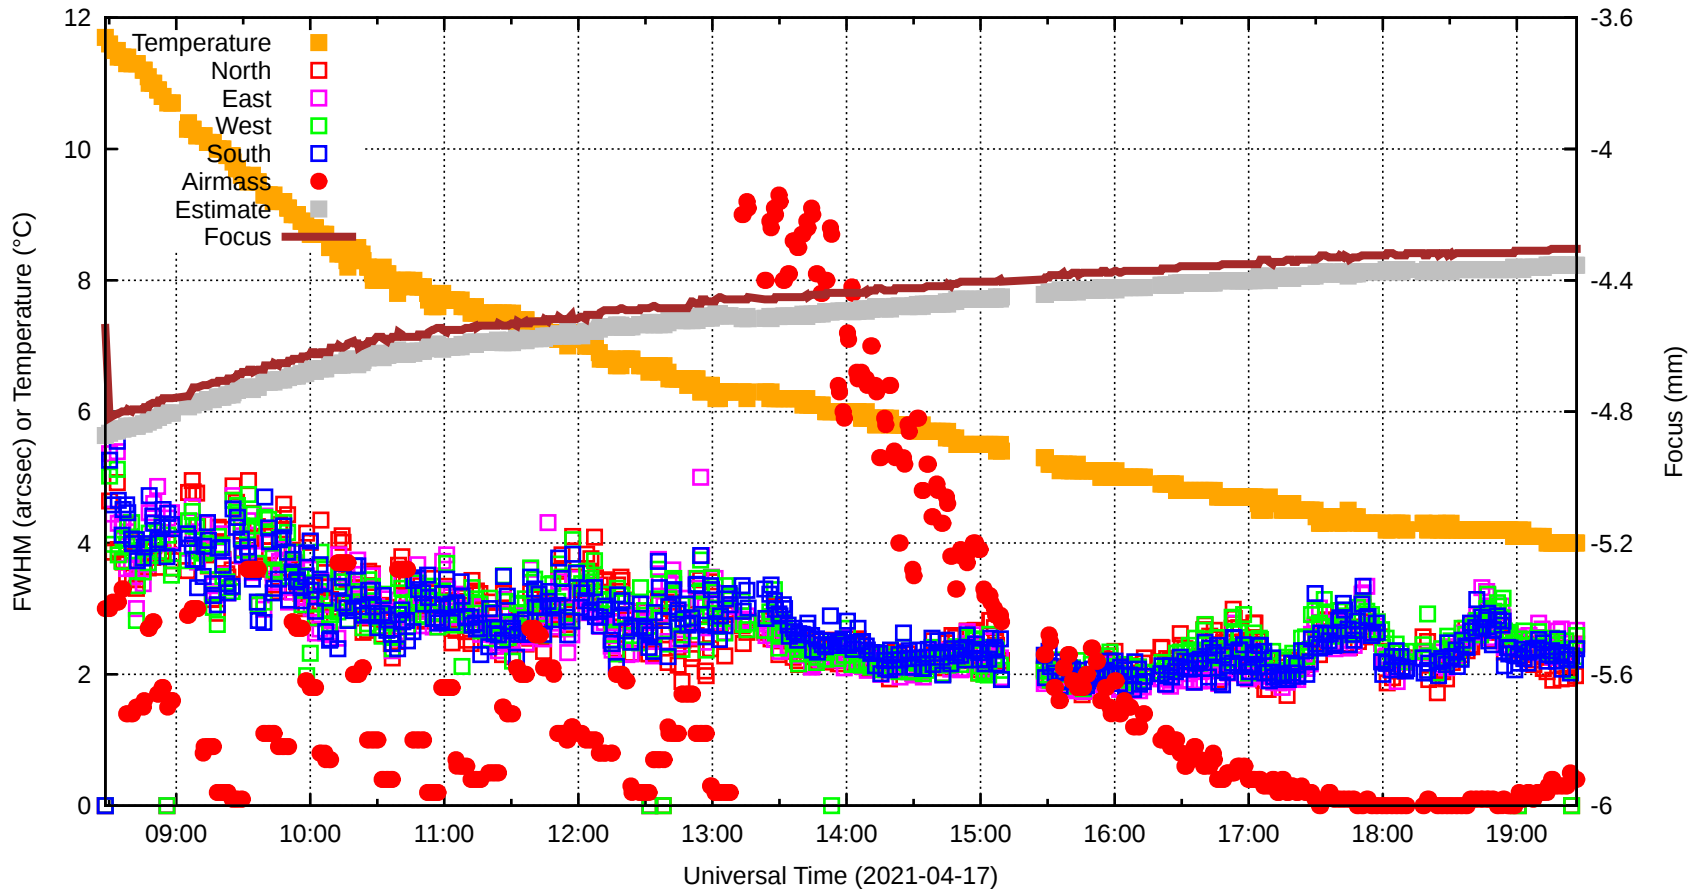

FFT (FWHM-FOCUS-TEMP) Monitoring

EST=-4.354 FOC=-4.304

sdN=0.0

fwN=0.00

sdE=0.0

20210417T082817.0001.fits

sdW=0.0

SecZ=1.30