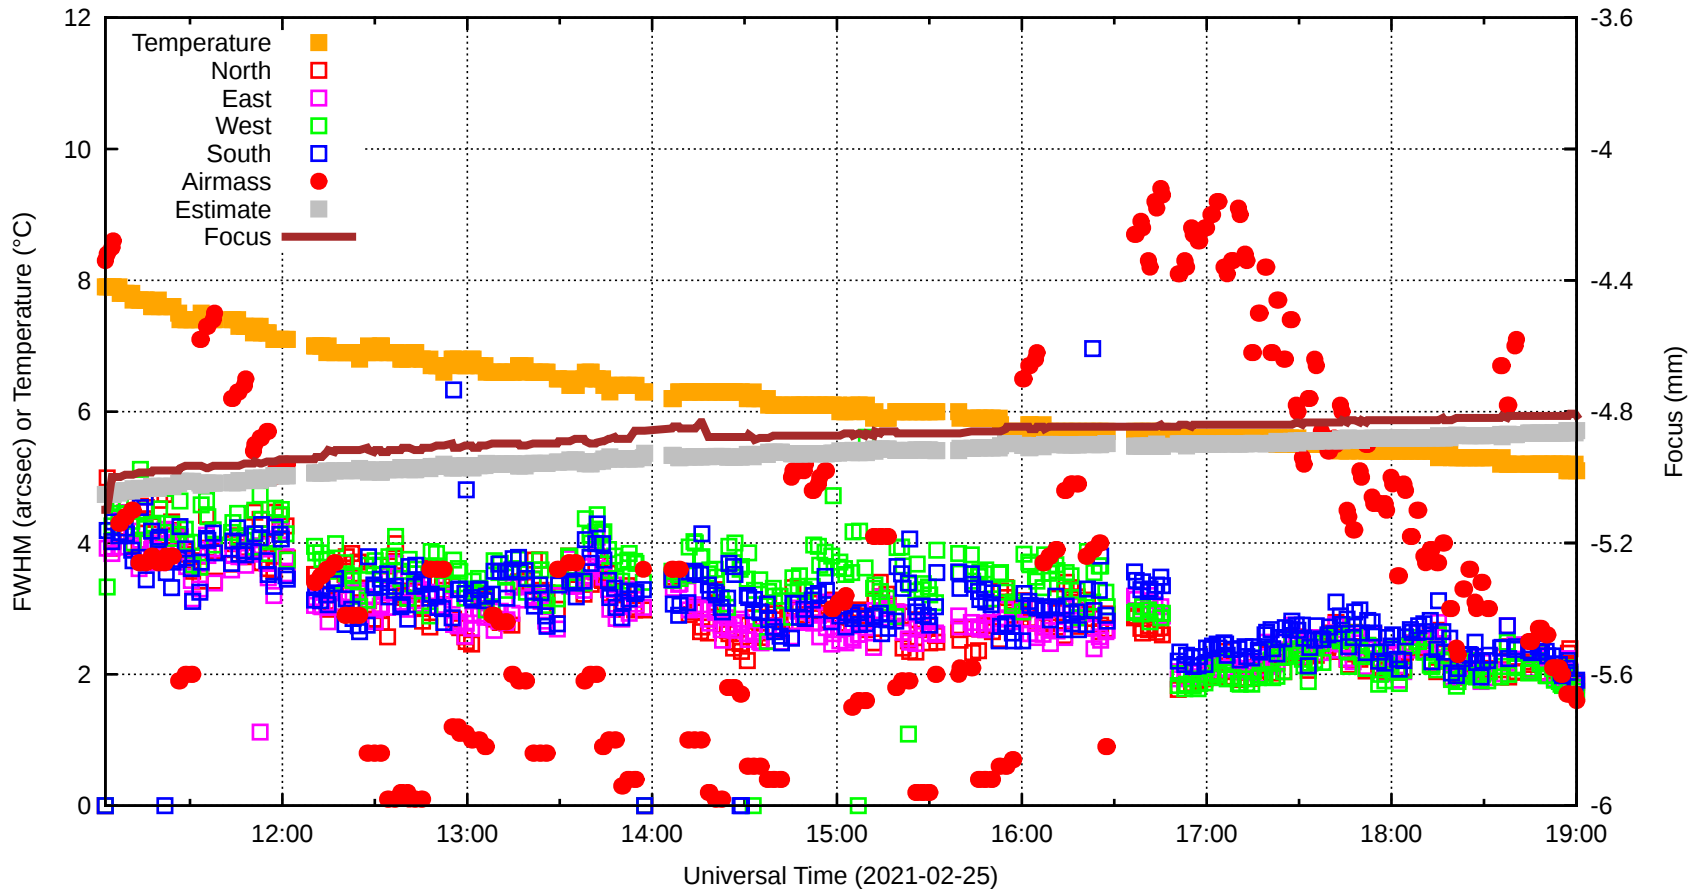

FFT (FWHM-FOCUS-TEMP) Monitoring

EST=-4.856 FOC=-4.813

sdN=0.0

fwN=0.00

sdE=0.0

20210225T110231.0001.fits

sdW=0.0

SecZ=1.83