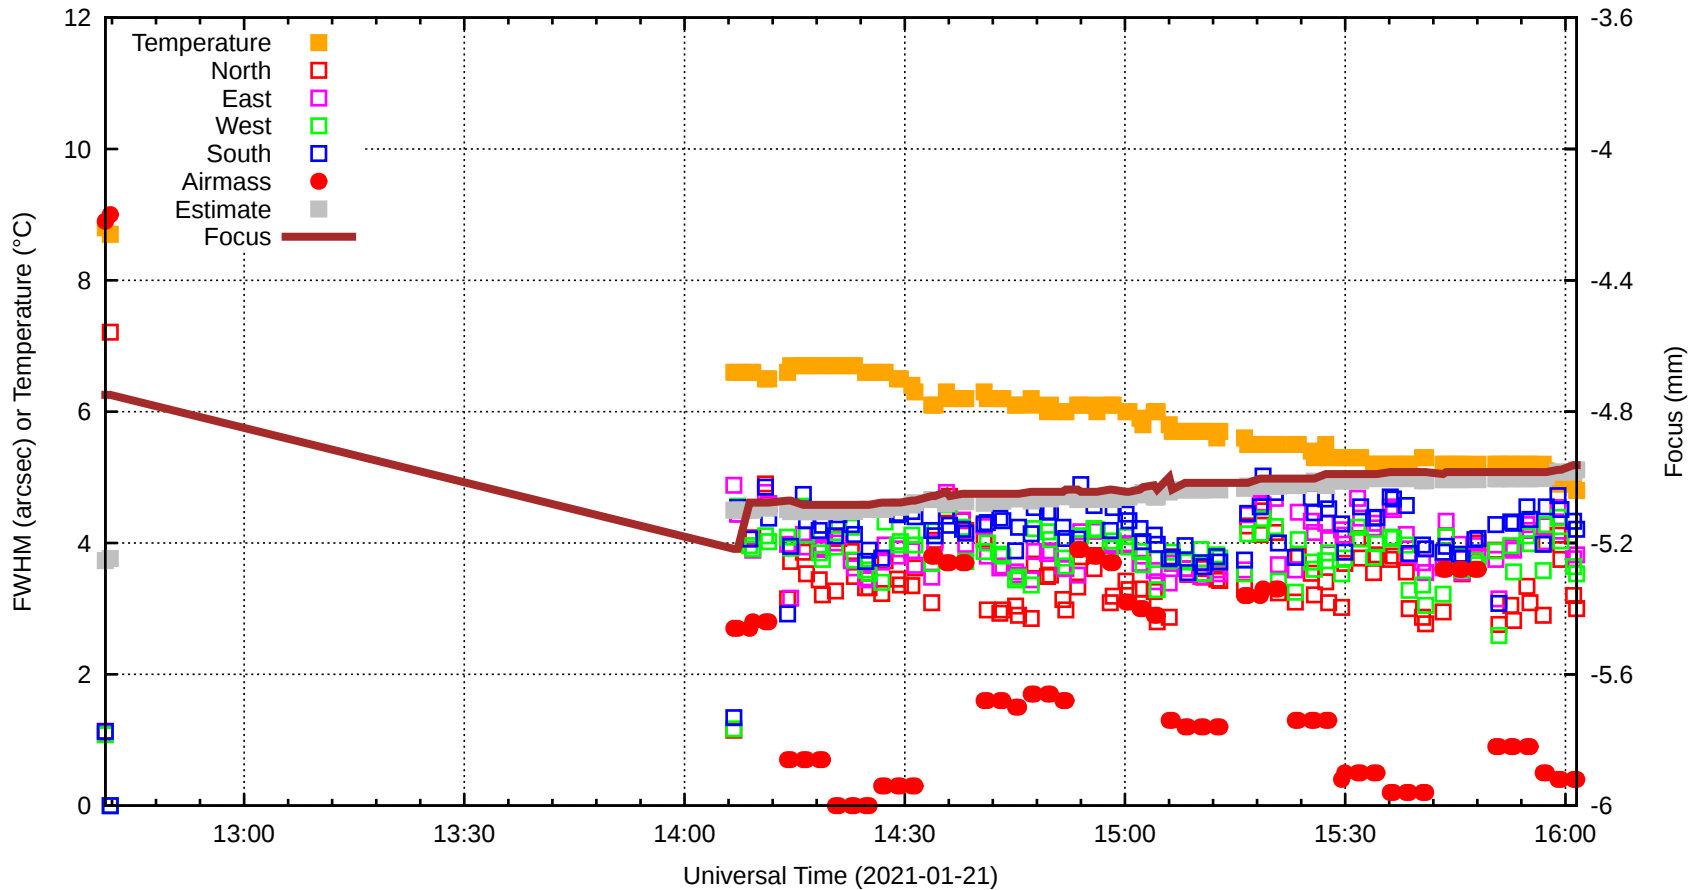

FFT (FWHM-FOCUS-TEMP) Monitoring

EST=-4.977 FOC=-4.963

0 0 0 0 0 0 0 0 0

0 0 0 0 0 0 0 0 0

0 0 0 0 0 0 0 0 0

0 0 0 0 0 0 0 0 0

0 0 0 0 0 0 0 0 0

0 0 0 0 0 0 0 0 0