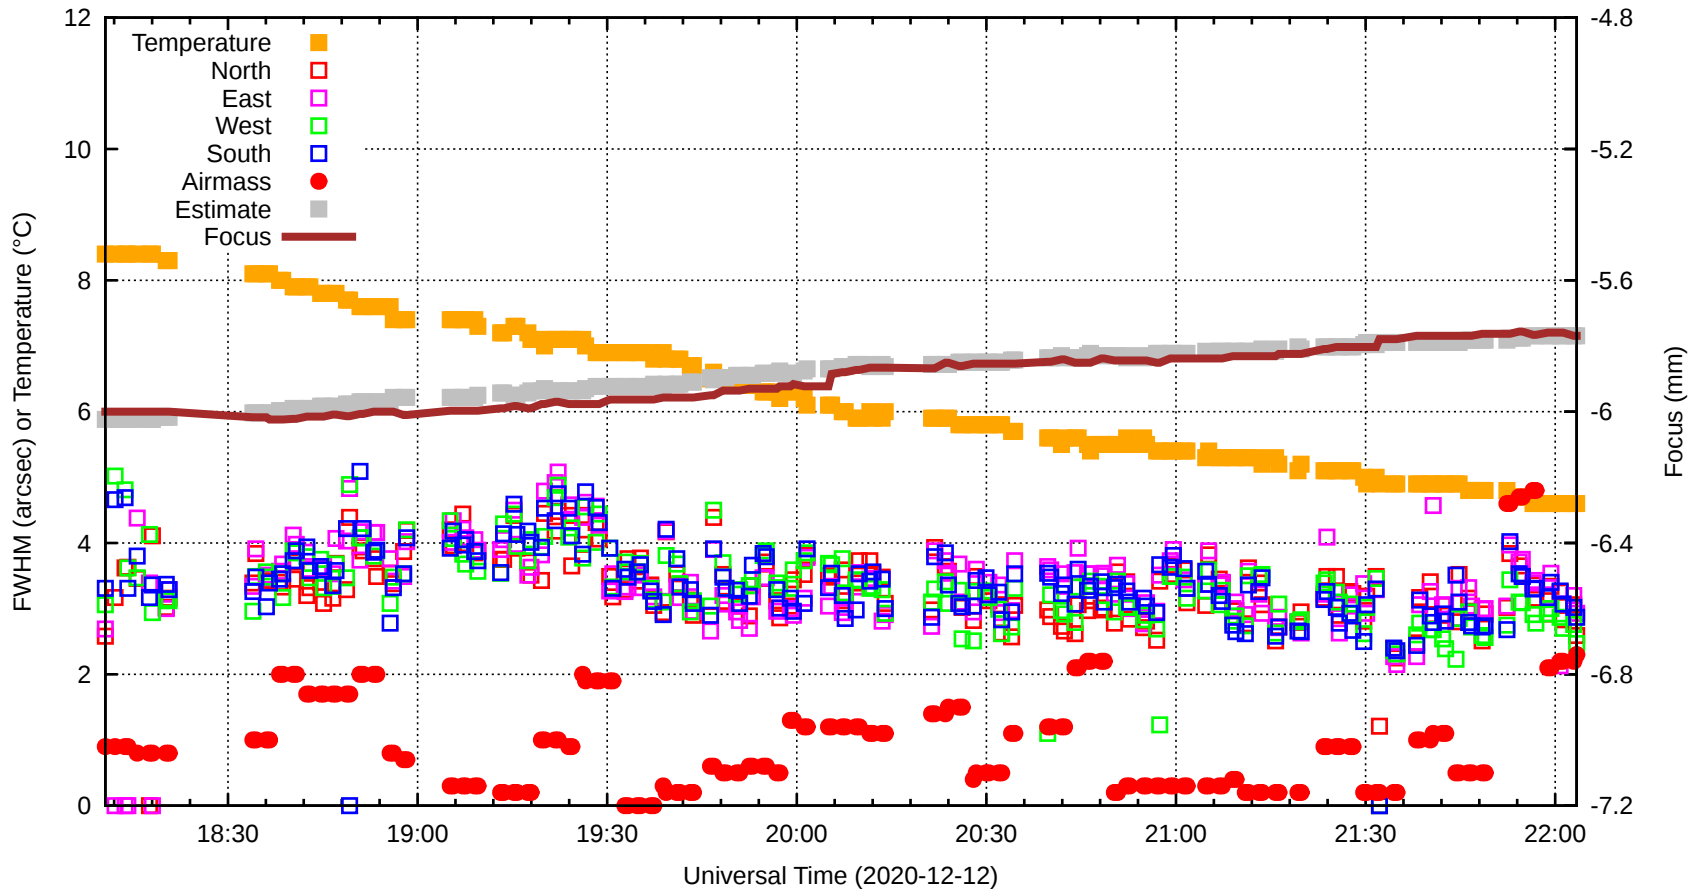

FFT (FWHM-FOCUS-TEMP) Monitoring

EST=-5.769 FOC=-5.769

0

0

0

0

0

0