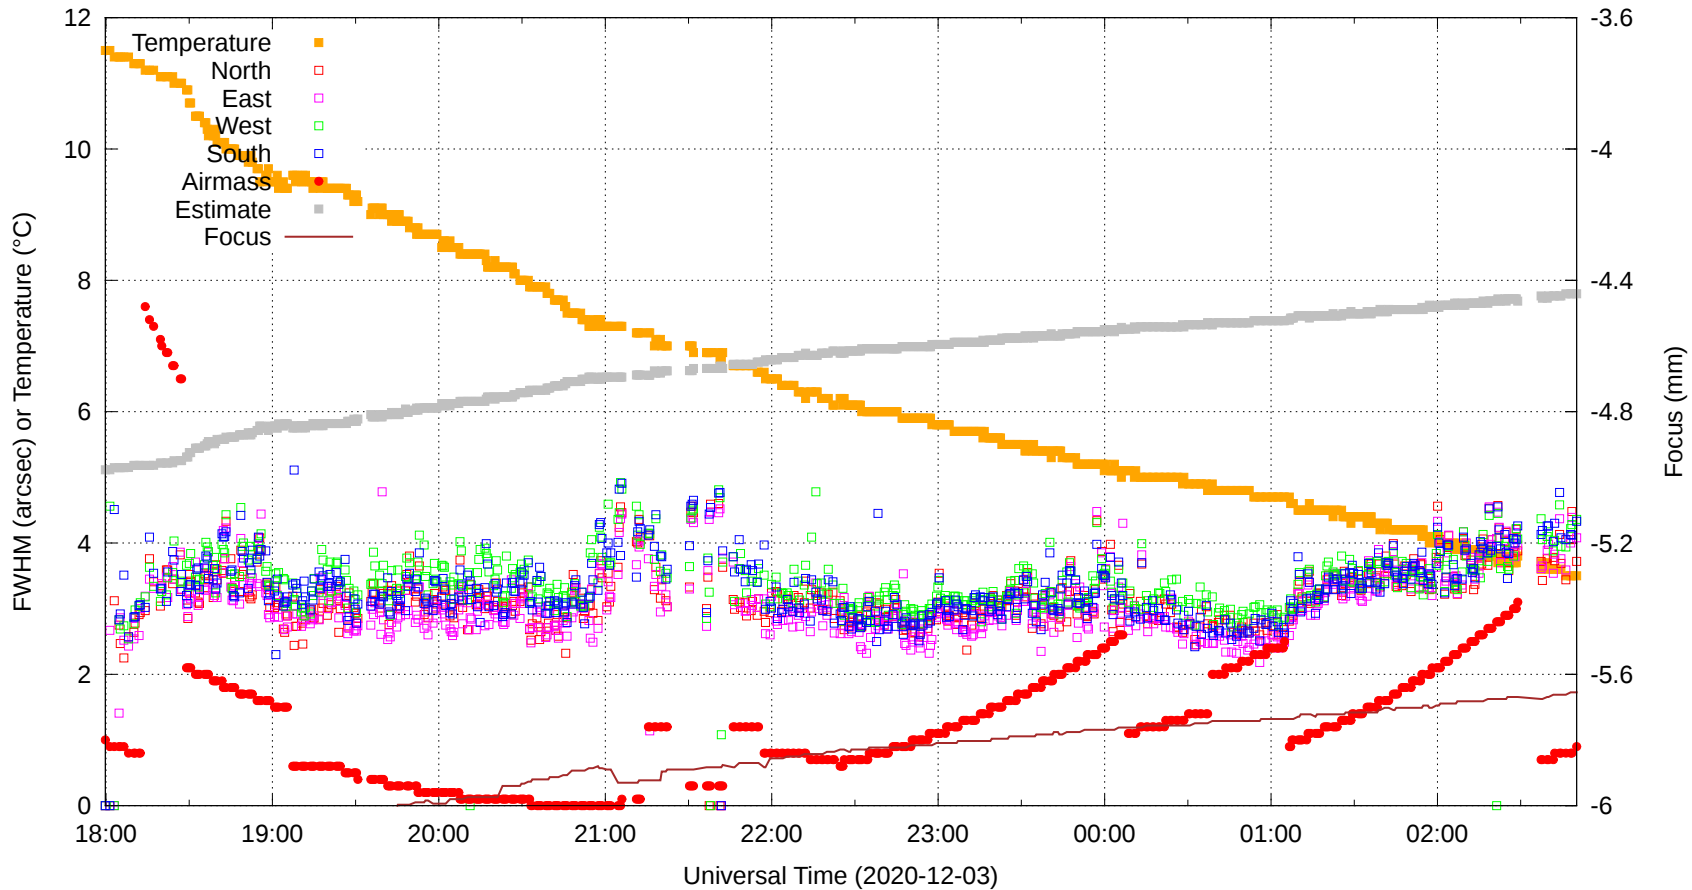

# FFT (FWHM-FOCUS-TEMP) Monitoring

EST=-4.440 FOC=-5.655

sdN=27033.8

fwN=0.00

sdE=31471.5

20201203T175947.0001.fits

sdW=85.4

SecZ=1.10  
Focus=-6.150  
TiltEW=-370.0  
TiltNS=-8.3