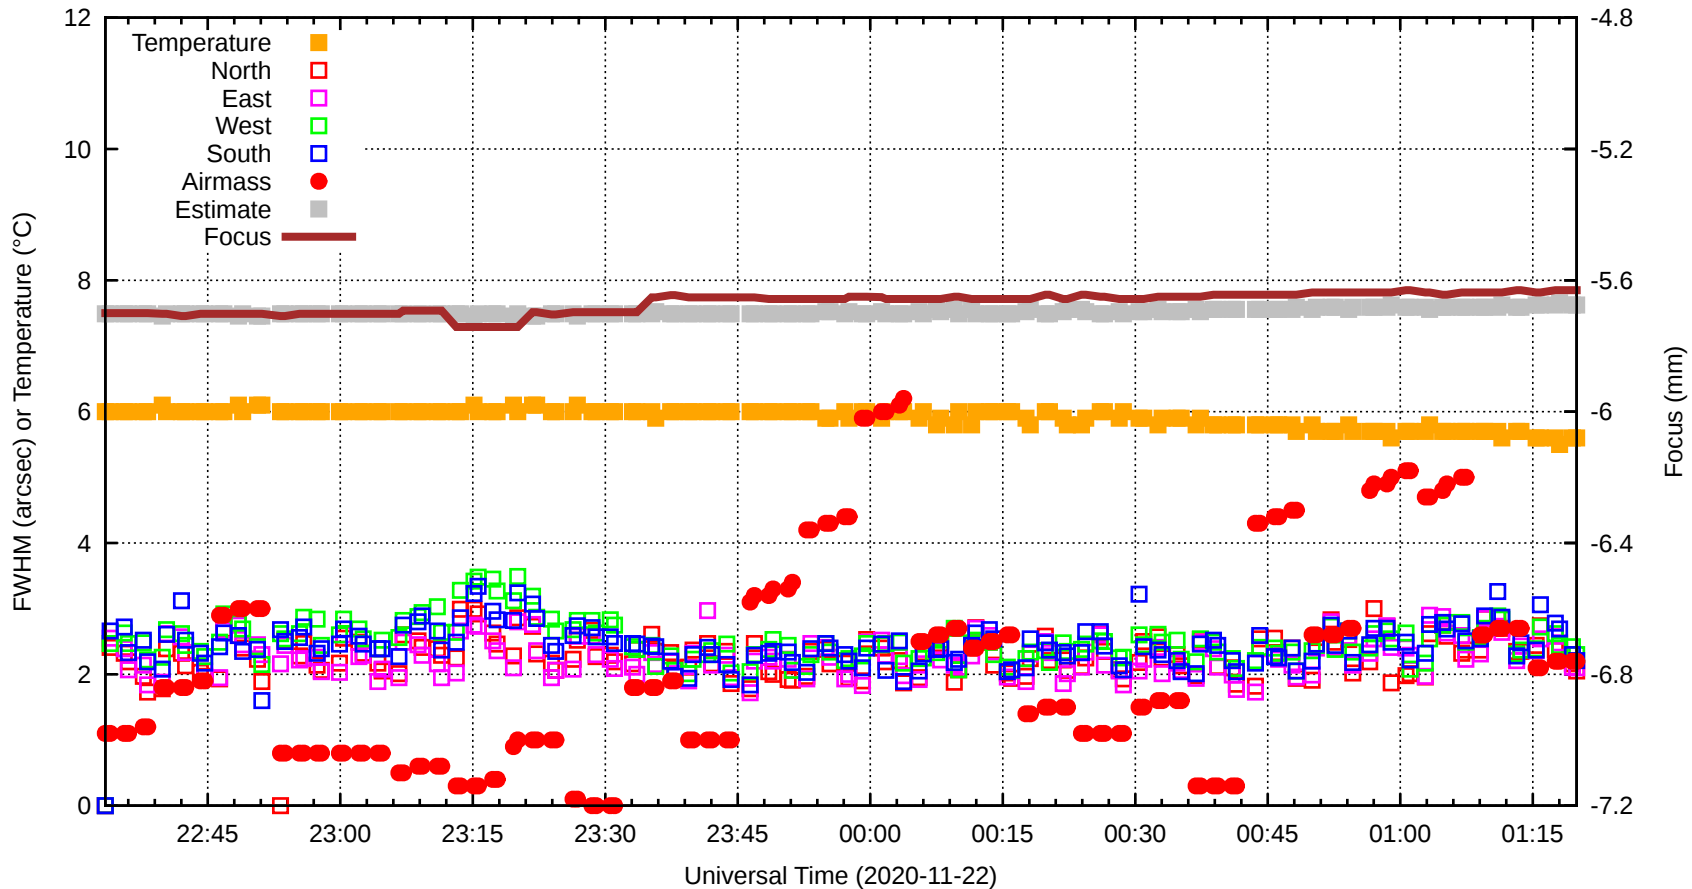

FFT (FWHM-FOCUS-TEMP) Monitoring

EST=-5.675 FOC=-5.630

0 0 0 0 0 0 0 0 0

0 0 0 0 0 0 0 0 0

0

0

0

0