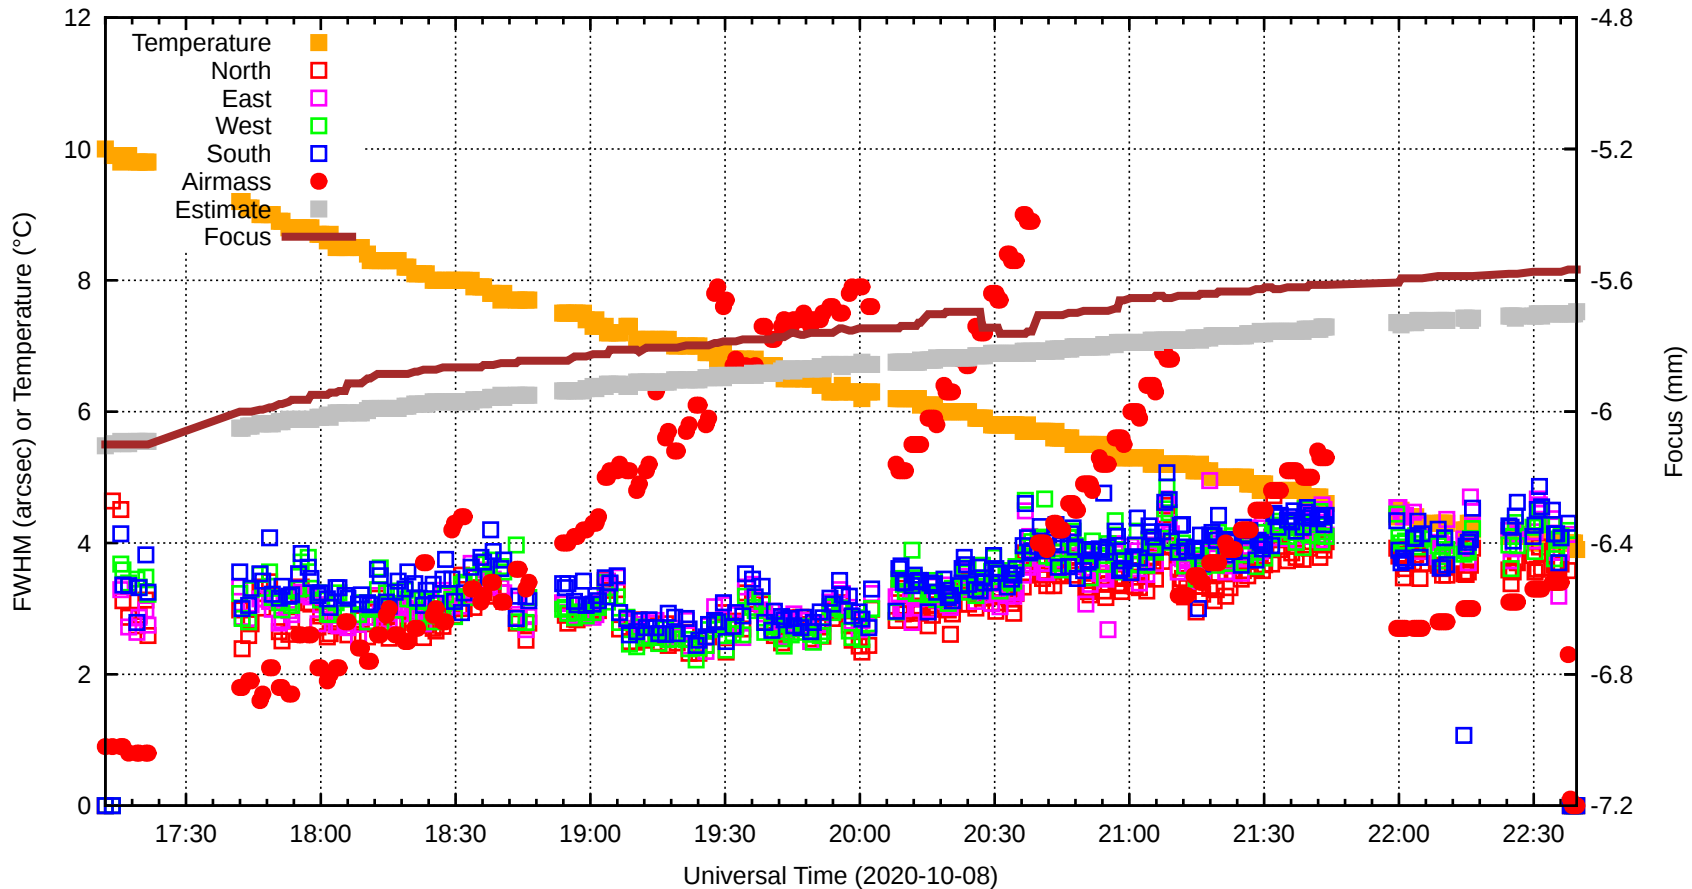

FFT (FWHM-FOCUS-TEMP) Monitoring

EST=-5.695 FOC=-5.567

sdN=0.0

fwN=0.00

sdE=0.0

20201008T171202.0001.fits

sdW=0.0

SecZ=1.09