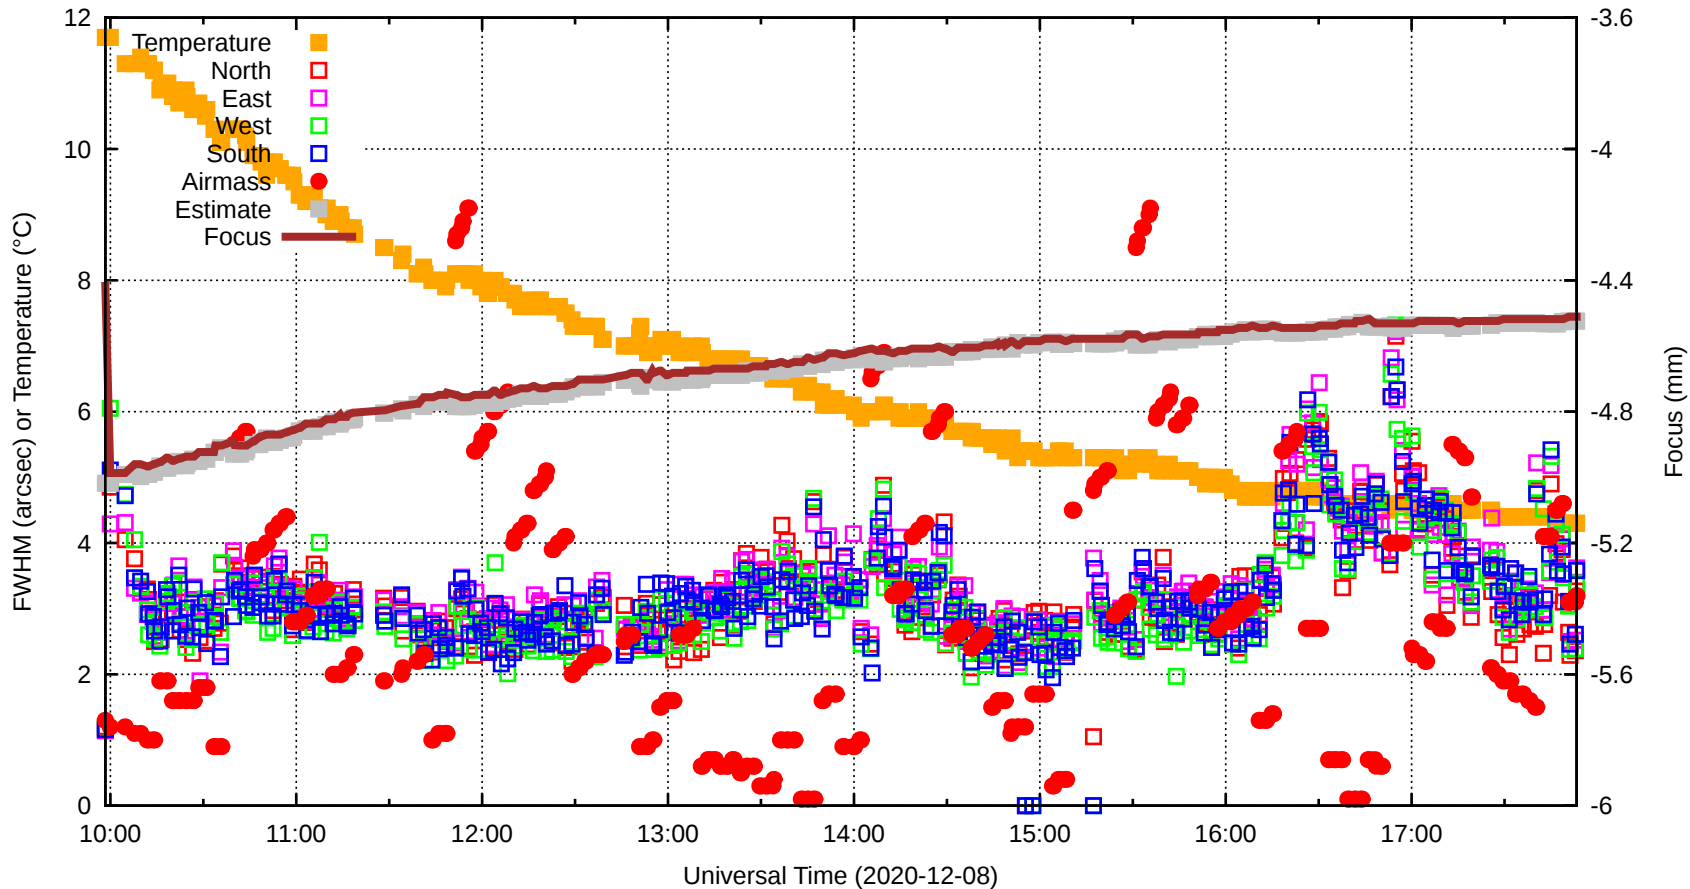

FFT (FWHM-FOCUS-TEMP) Monitoring

EST=-4.521 FOC=-4.511

0

0

0

0

0

0