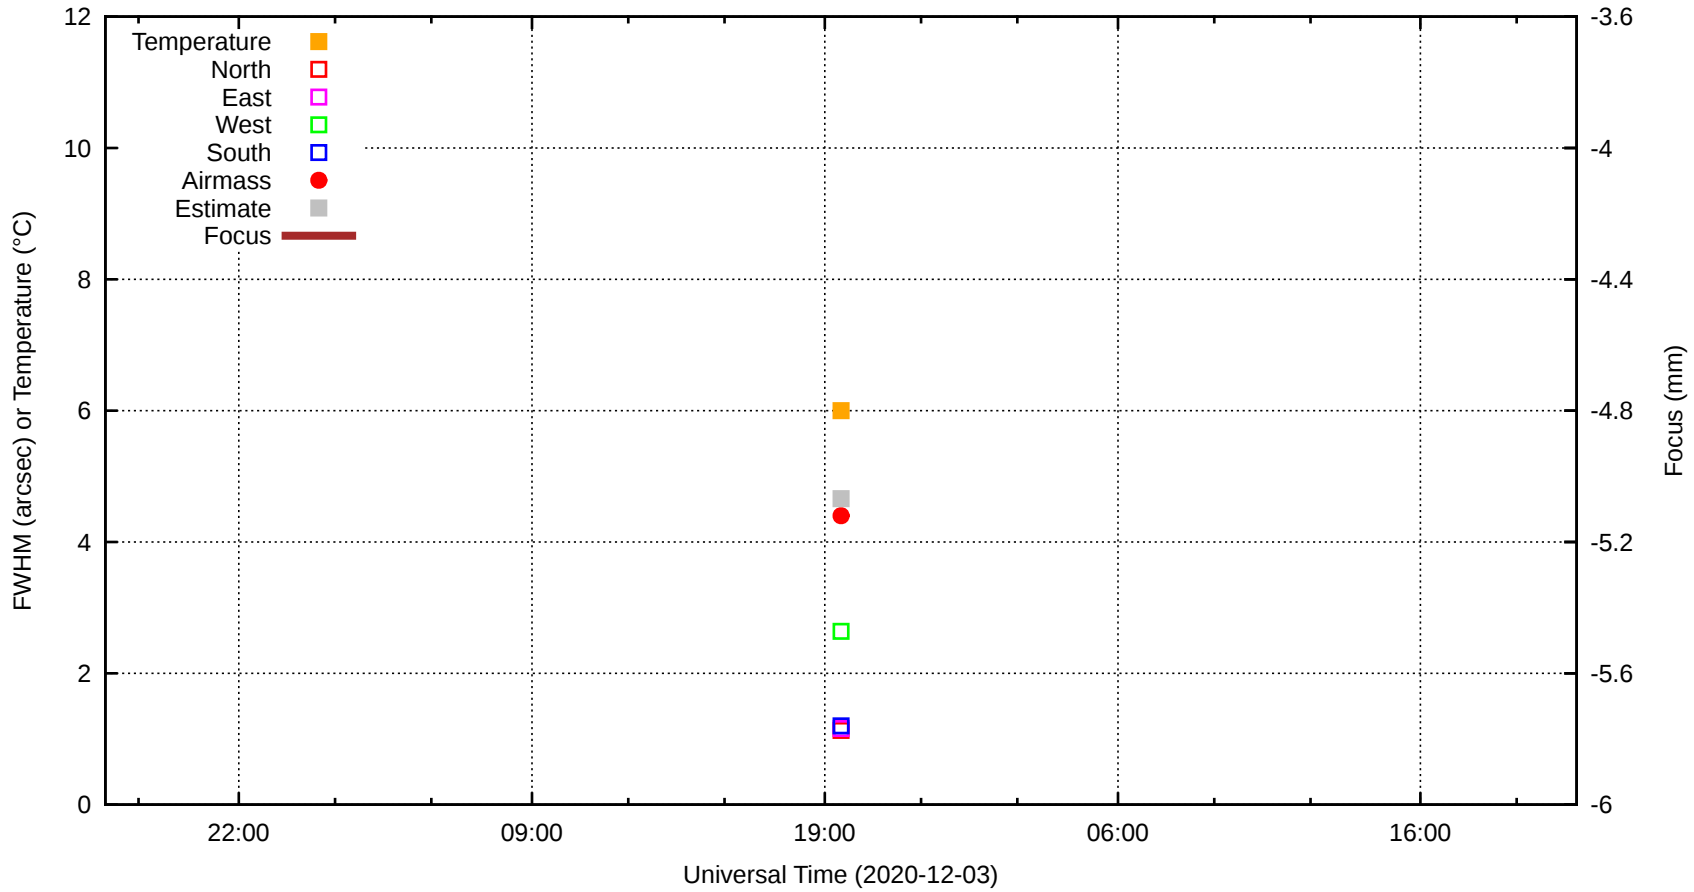

FFT (FWHM-FOCUS-TEMP) Monitoring  
EST=-5.064 FOC=-5.032

0 0 0 0 0 0 0 0 0