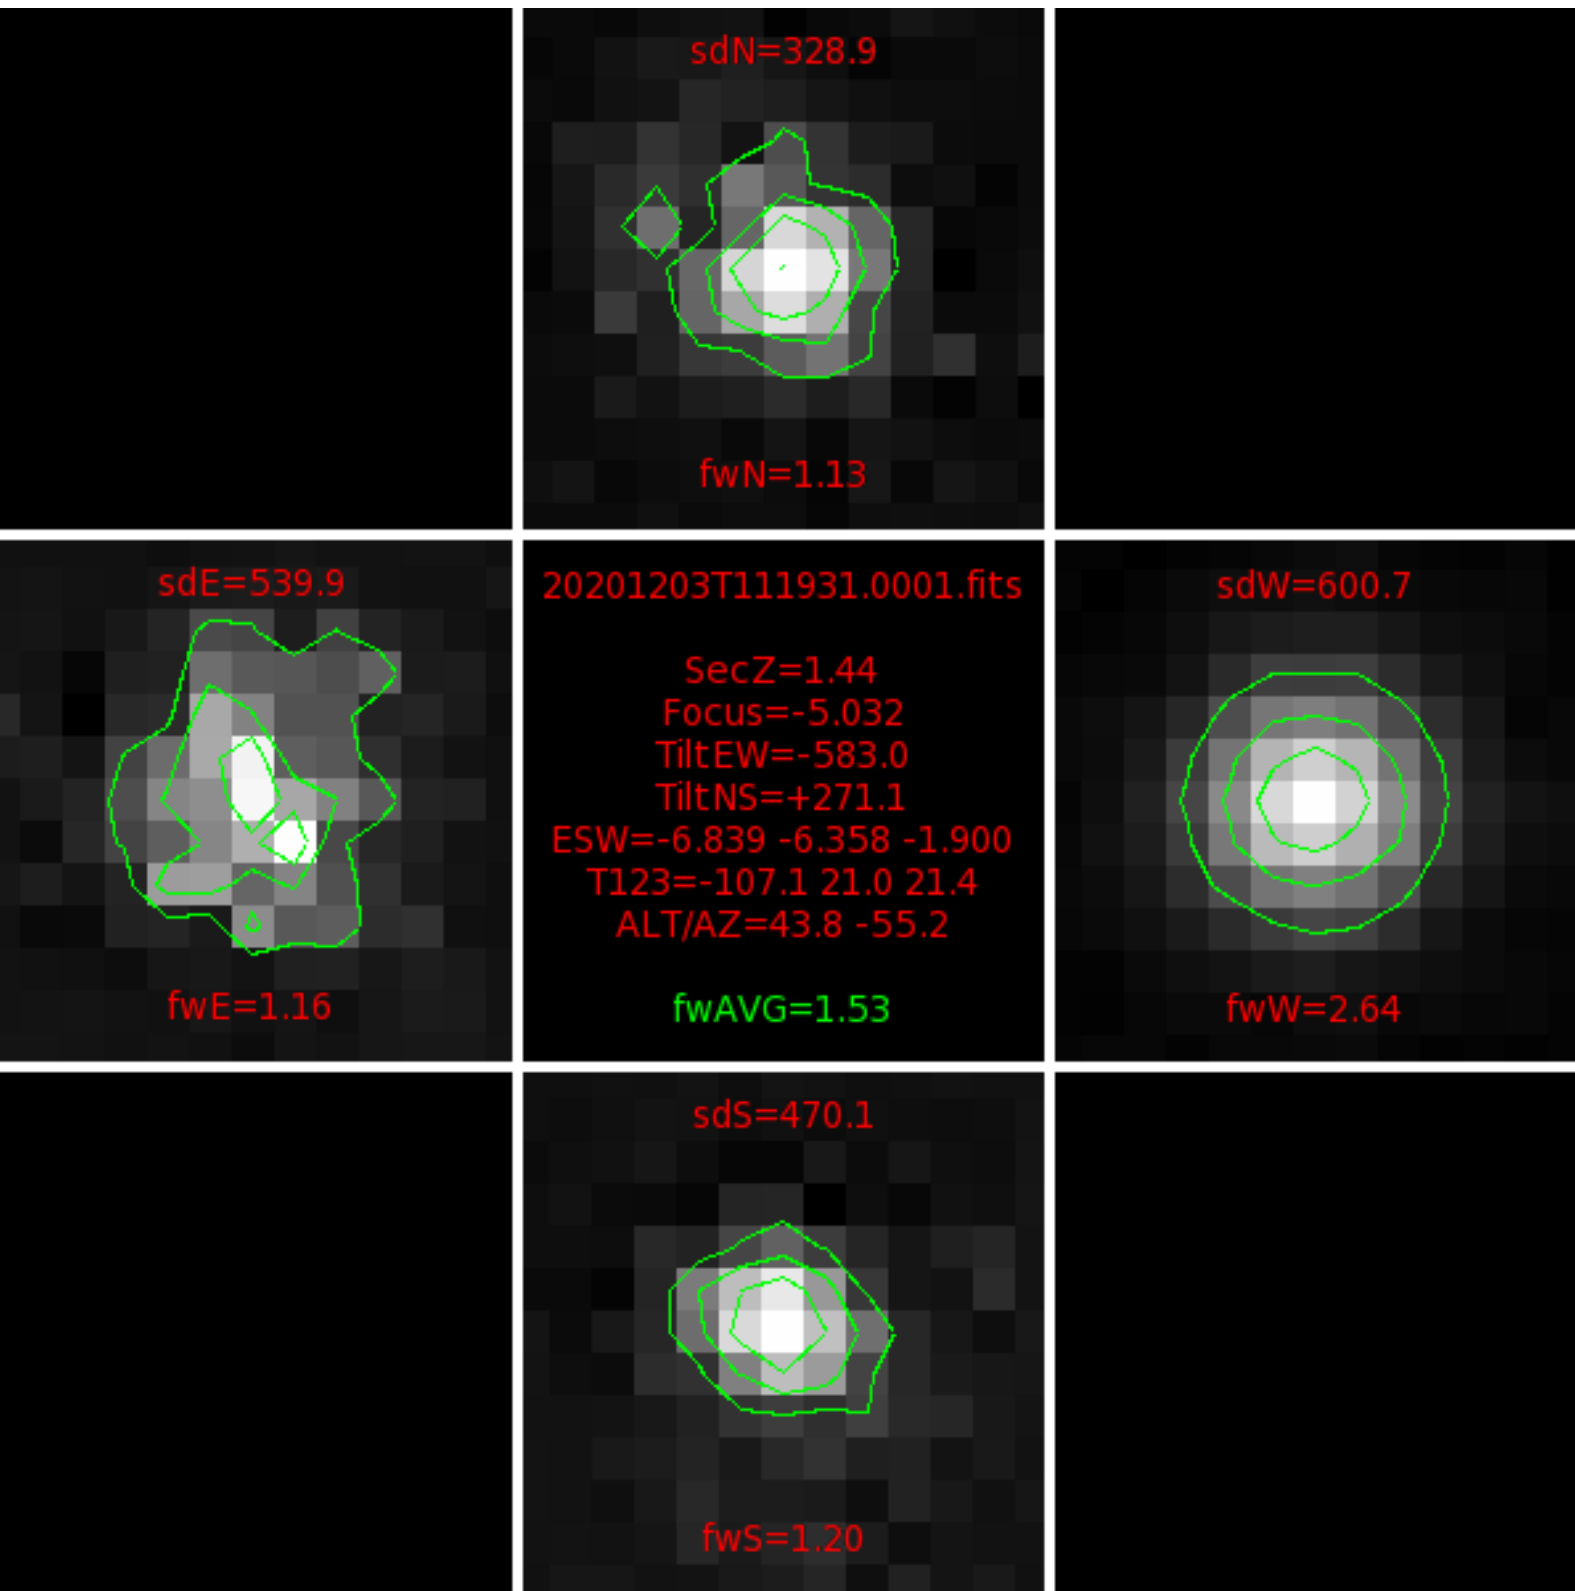

FFT (FWHM-FOCUS-TEMP) Monitoring  
EST=-5.064 FOC=-5.032

0 0 0 0 0 0 0 0 0