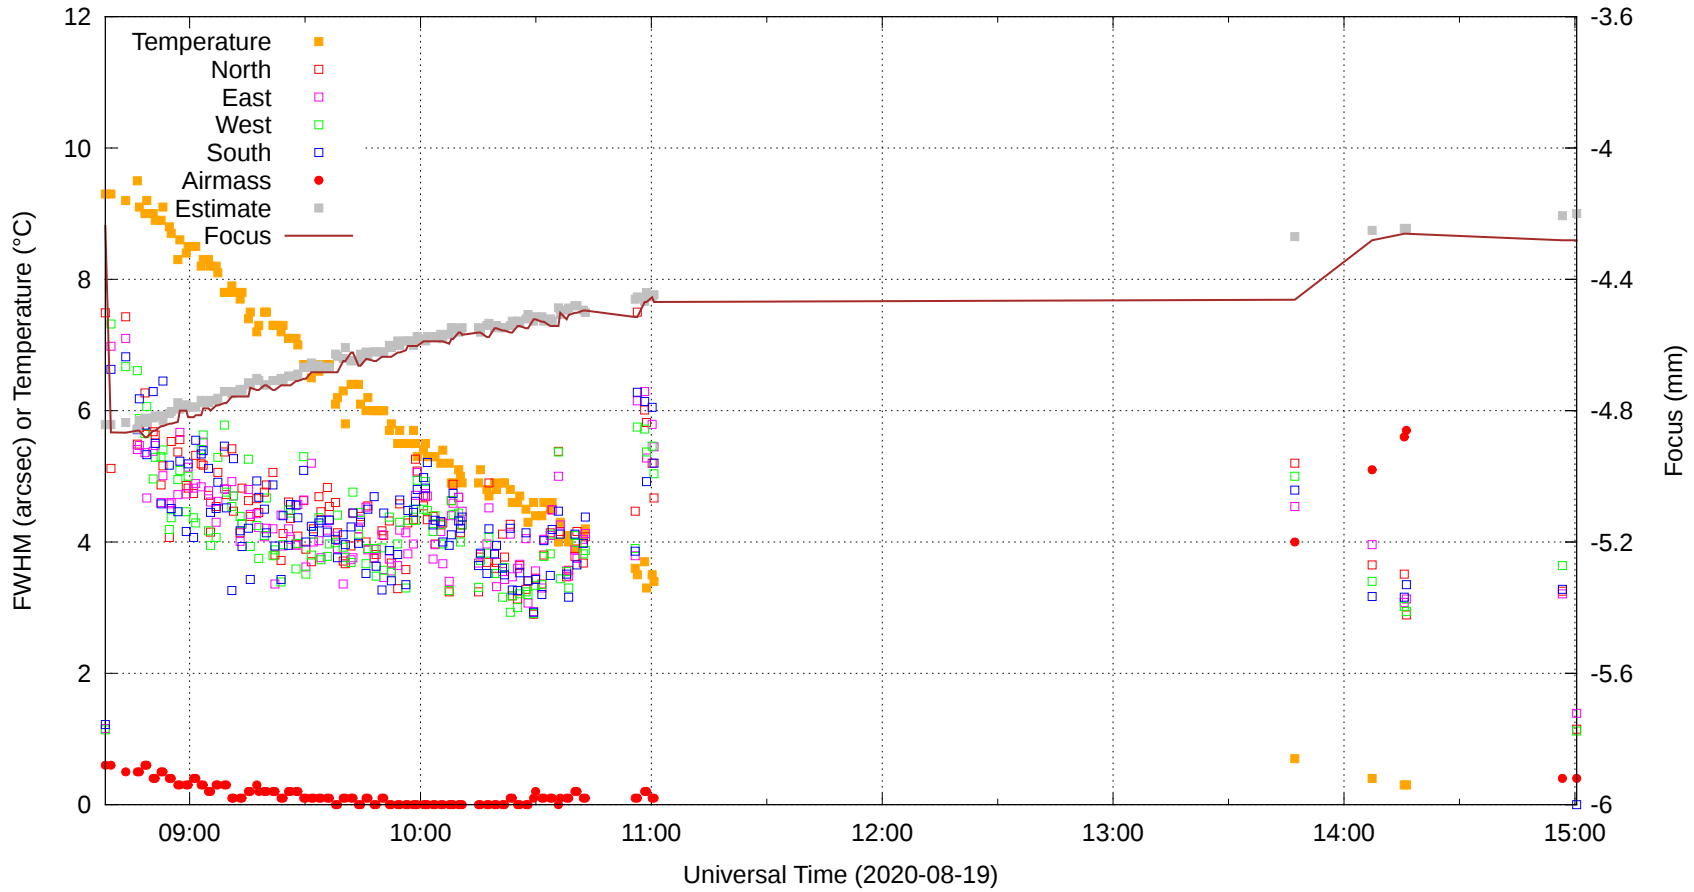

FFT (FWHM-FOCUS-TEMP) Monitoring

EST=-4.199 FOC=-4.281

0 0 0 0 0 0 0 0 0

0 0 0 0 0 0 0 0 0

0 0 0 0 0 0 0 0 0 0

0

0

0