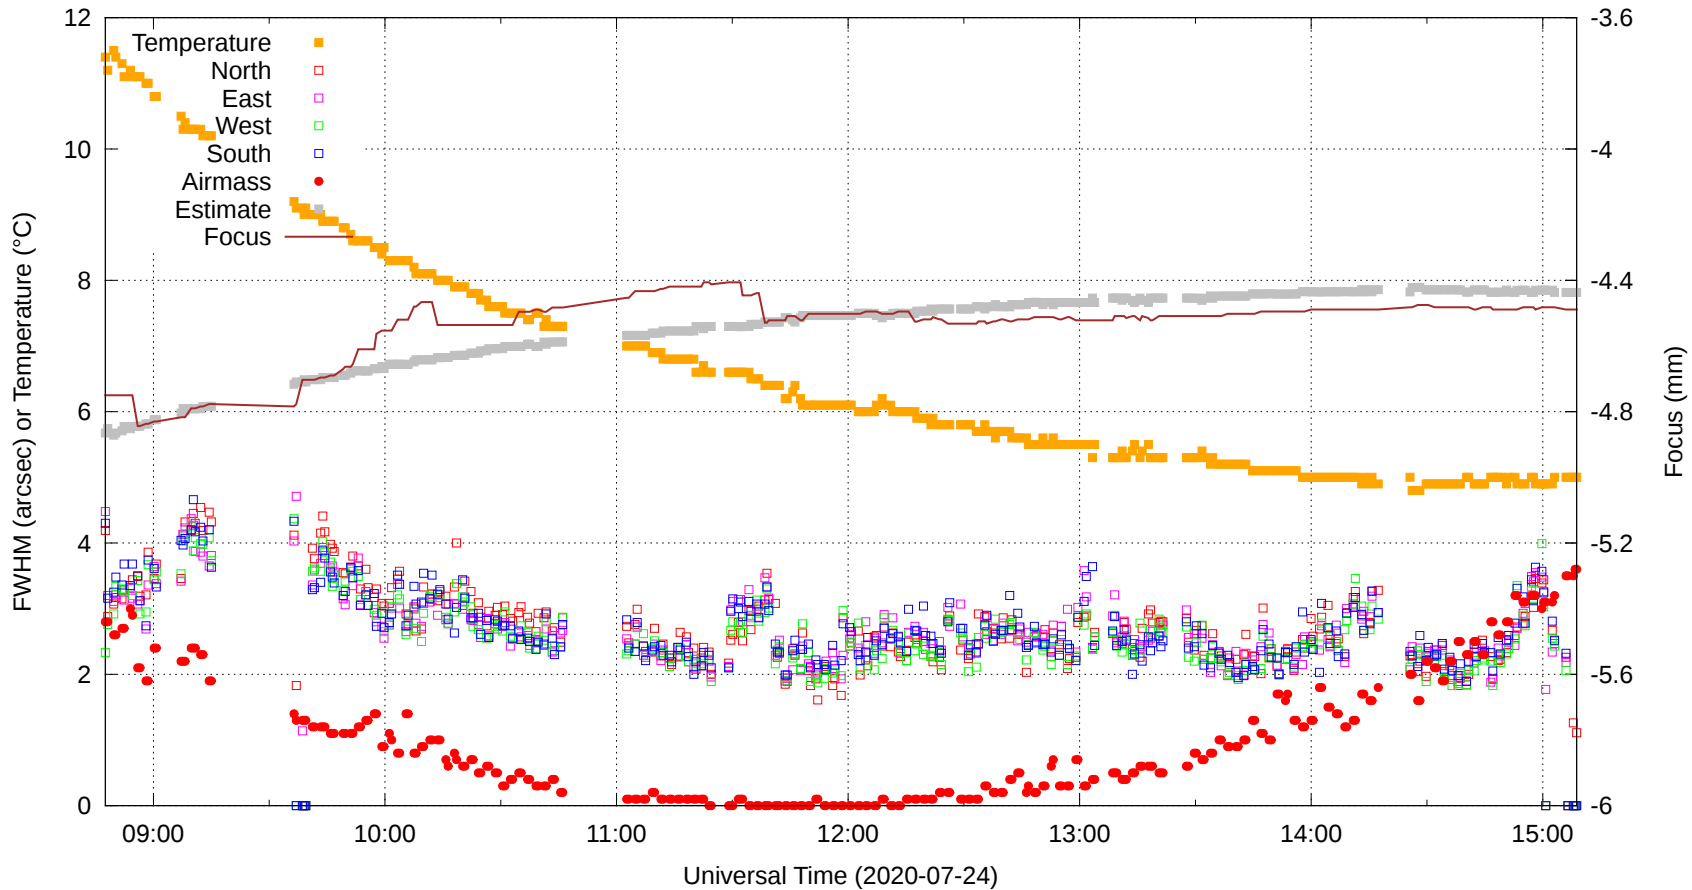

FFT (FWHM-FOCUS-TEMP) Monitoring

EST=-4.434 FOC=-4.489

0 0 0 0 0 0 0 0 0 0

0 0 0 0 0 0 0 0 0 0

0 0 0 0 0 0 0 0 0

0 0 0 0 0 0 0 0 0 0

0 0 0 0 0 0 0 0 0

0 0 0 0 0 0 0 0 0