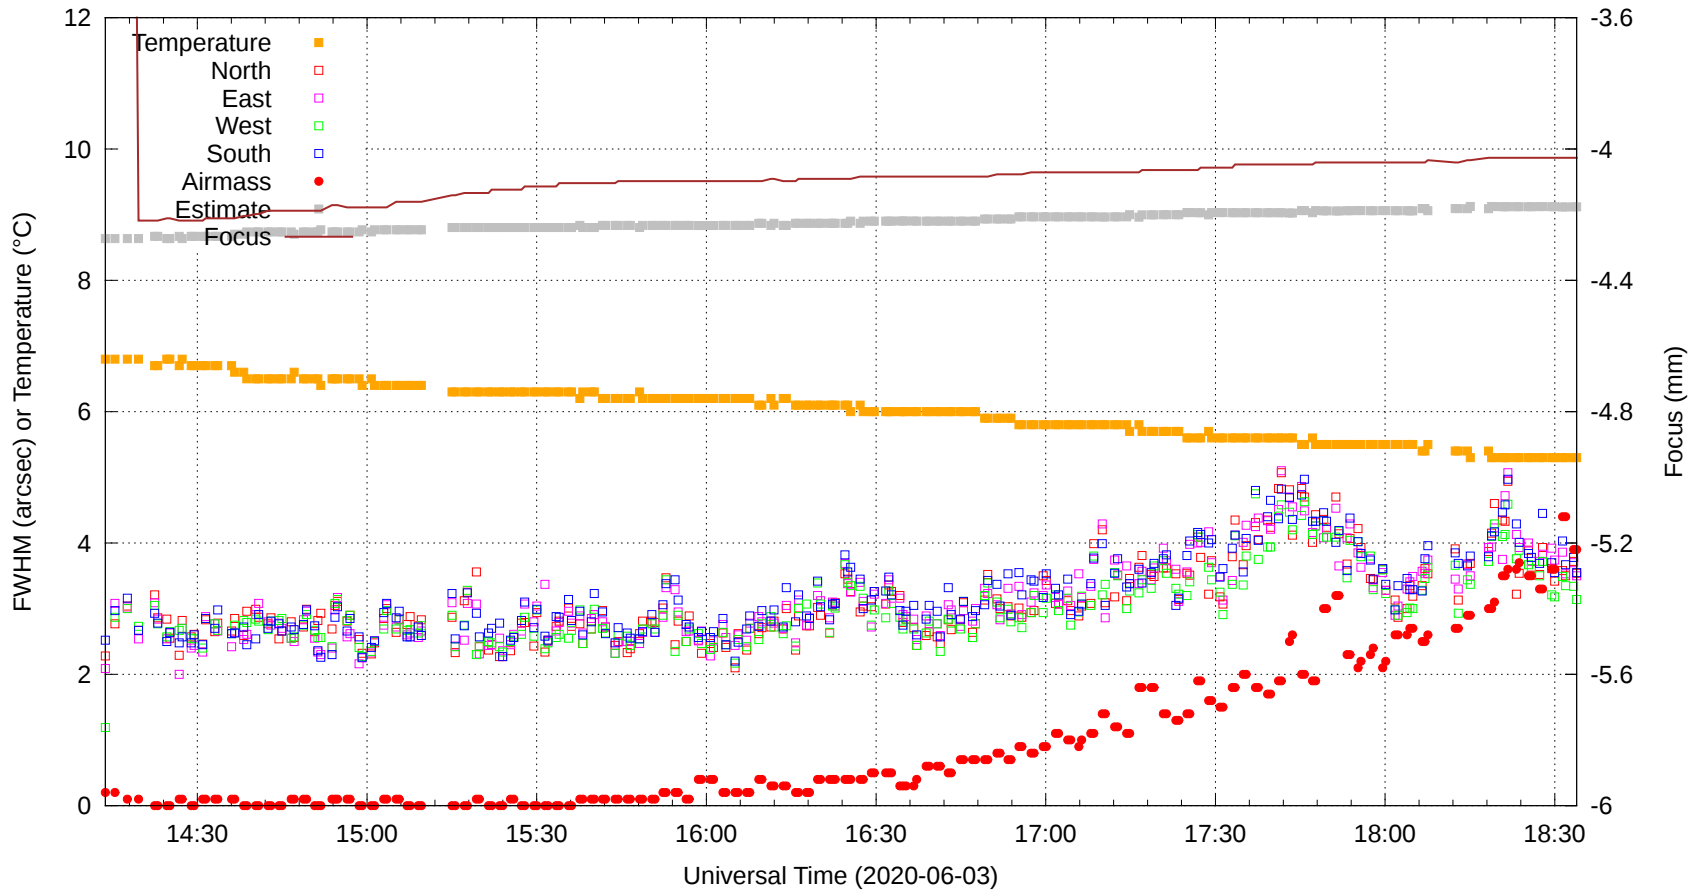

# FFT (FWHM-FOCUS-TEMP) Monitoring

EST=-4.172 FOC=-4.027

0 0 0 0 0 0 0 0 0

0 0 0 0 0 0 0 0 0

0 0 0 0 0 0 0 0 0

0 0 0 0 0 0 0 0 0

0 0 0 0 0 0 0 0 0

0 0 0 0 0 0 0 0 0