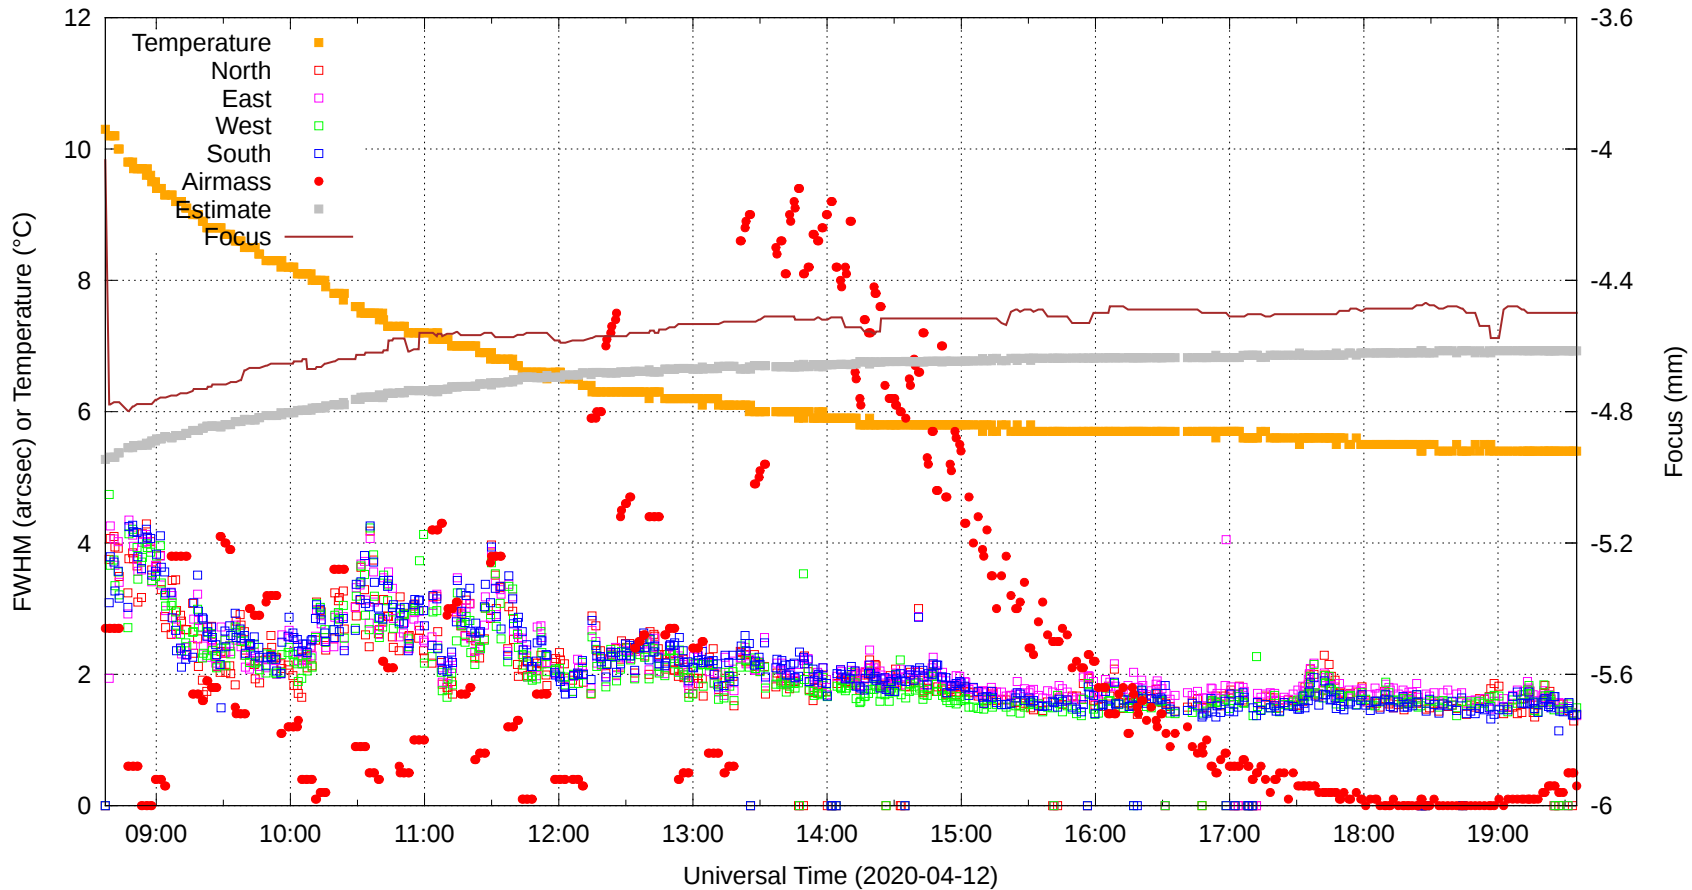

FFT (FWHM-FOCUS-TEMP) Monitoring

EST=-4.614 FOC=-4.499

sdN=0.0

fwN=0.00

sdE=0.0

20200412T083715.0001.fits

sdW=0.0

SecZ=1.27