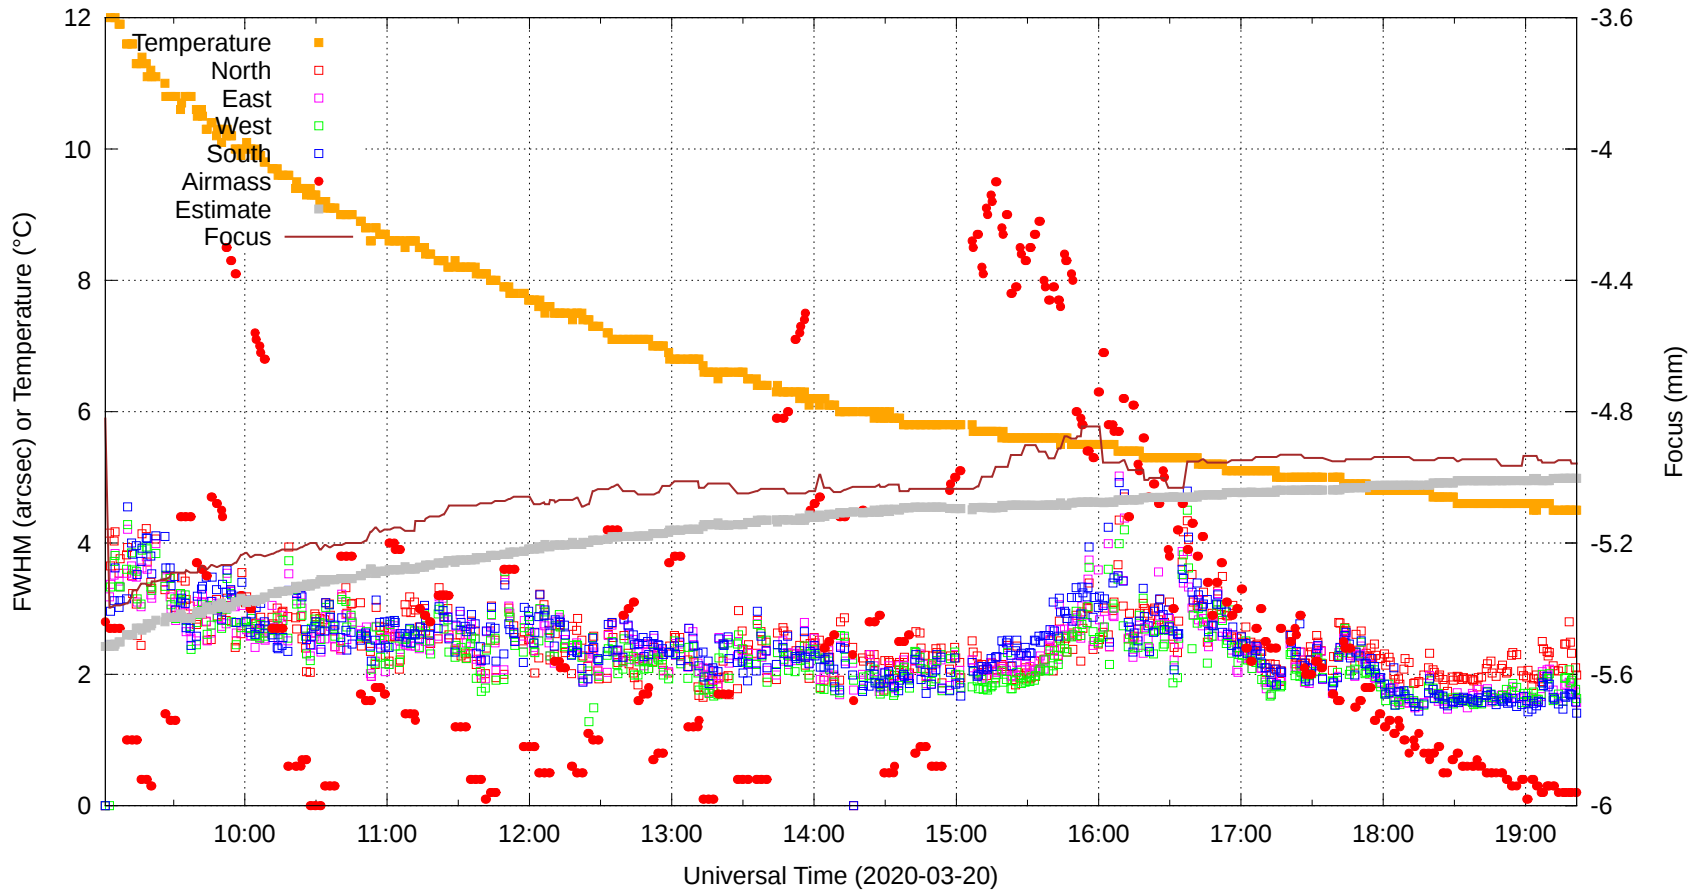

FFT (FWHM-FOCUS-TEMP) Monitoring

EST=-5.003 FOC=-4.958

sdN=0.0

fwN=0.00

sdE=0.0

20200320T090111.0001.fits

sdW=0.0

SecZ=1.28