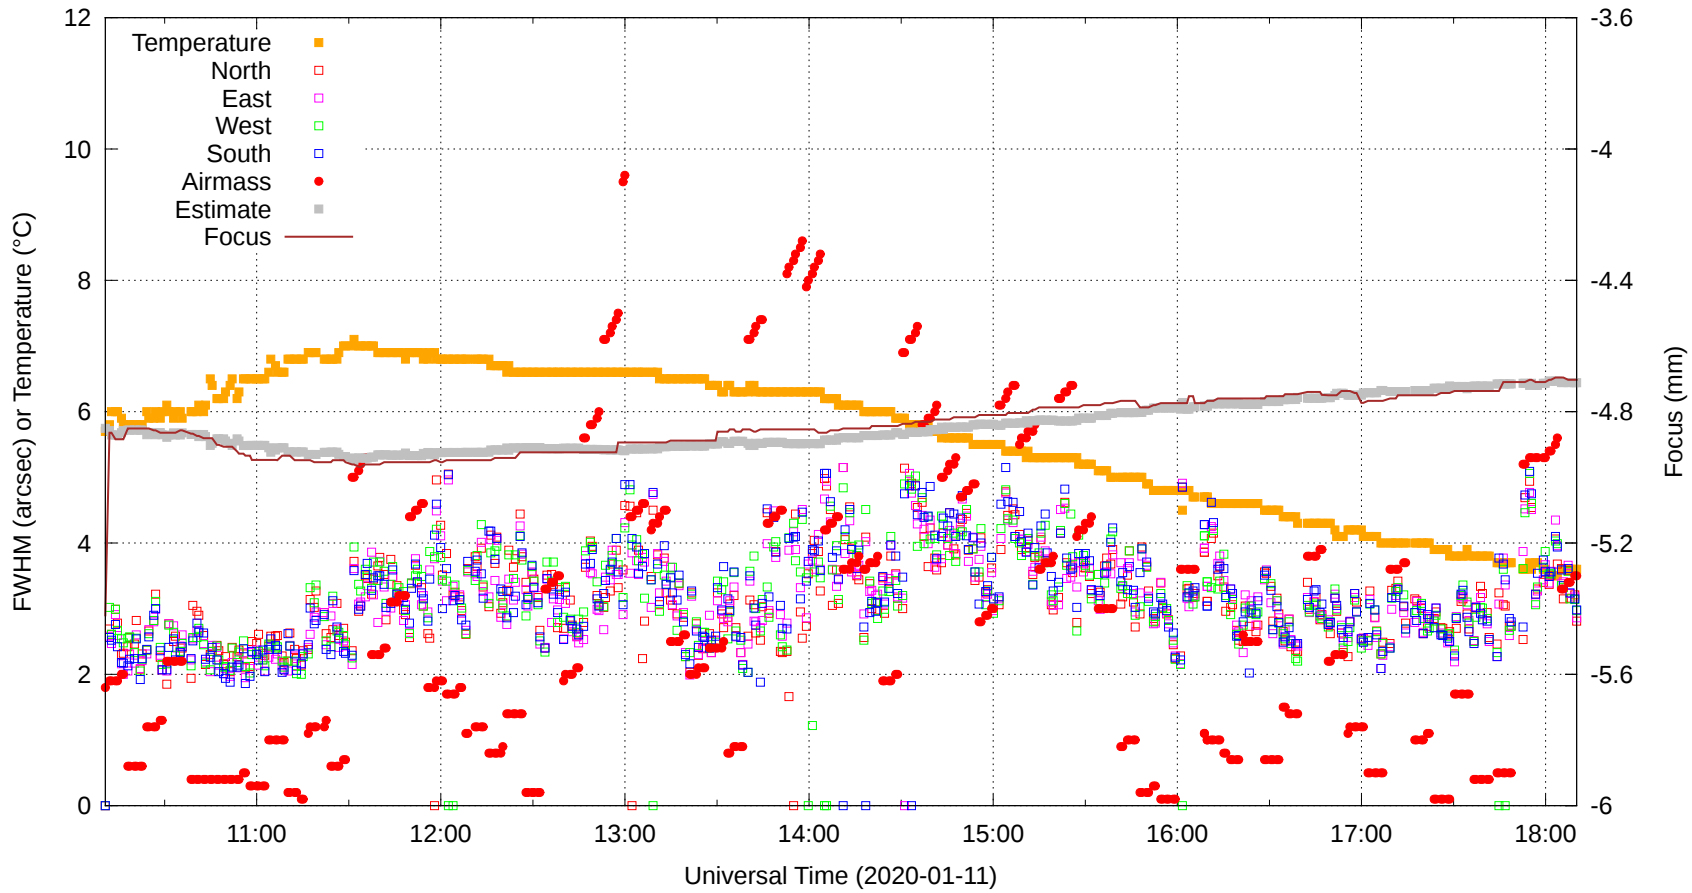

FFT (FWHM-FOCUS-TEMP) Monitoring

EST=-4.708 FOC=-4.703

sdN=3620.3

fwN=0.00

sdE=3477.4

20200111T101041.0001.fits

sdW=2525.4

SecZ=1.18