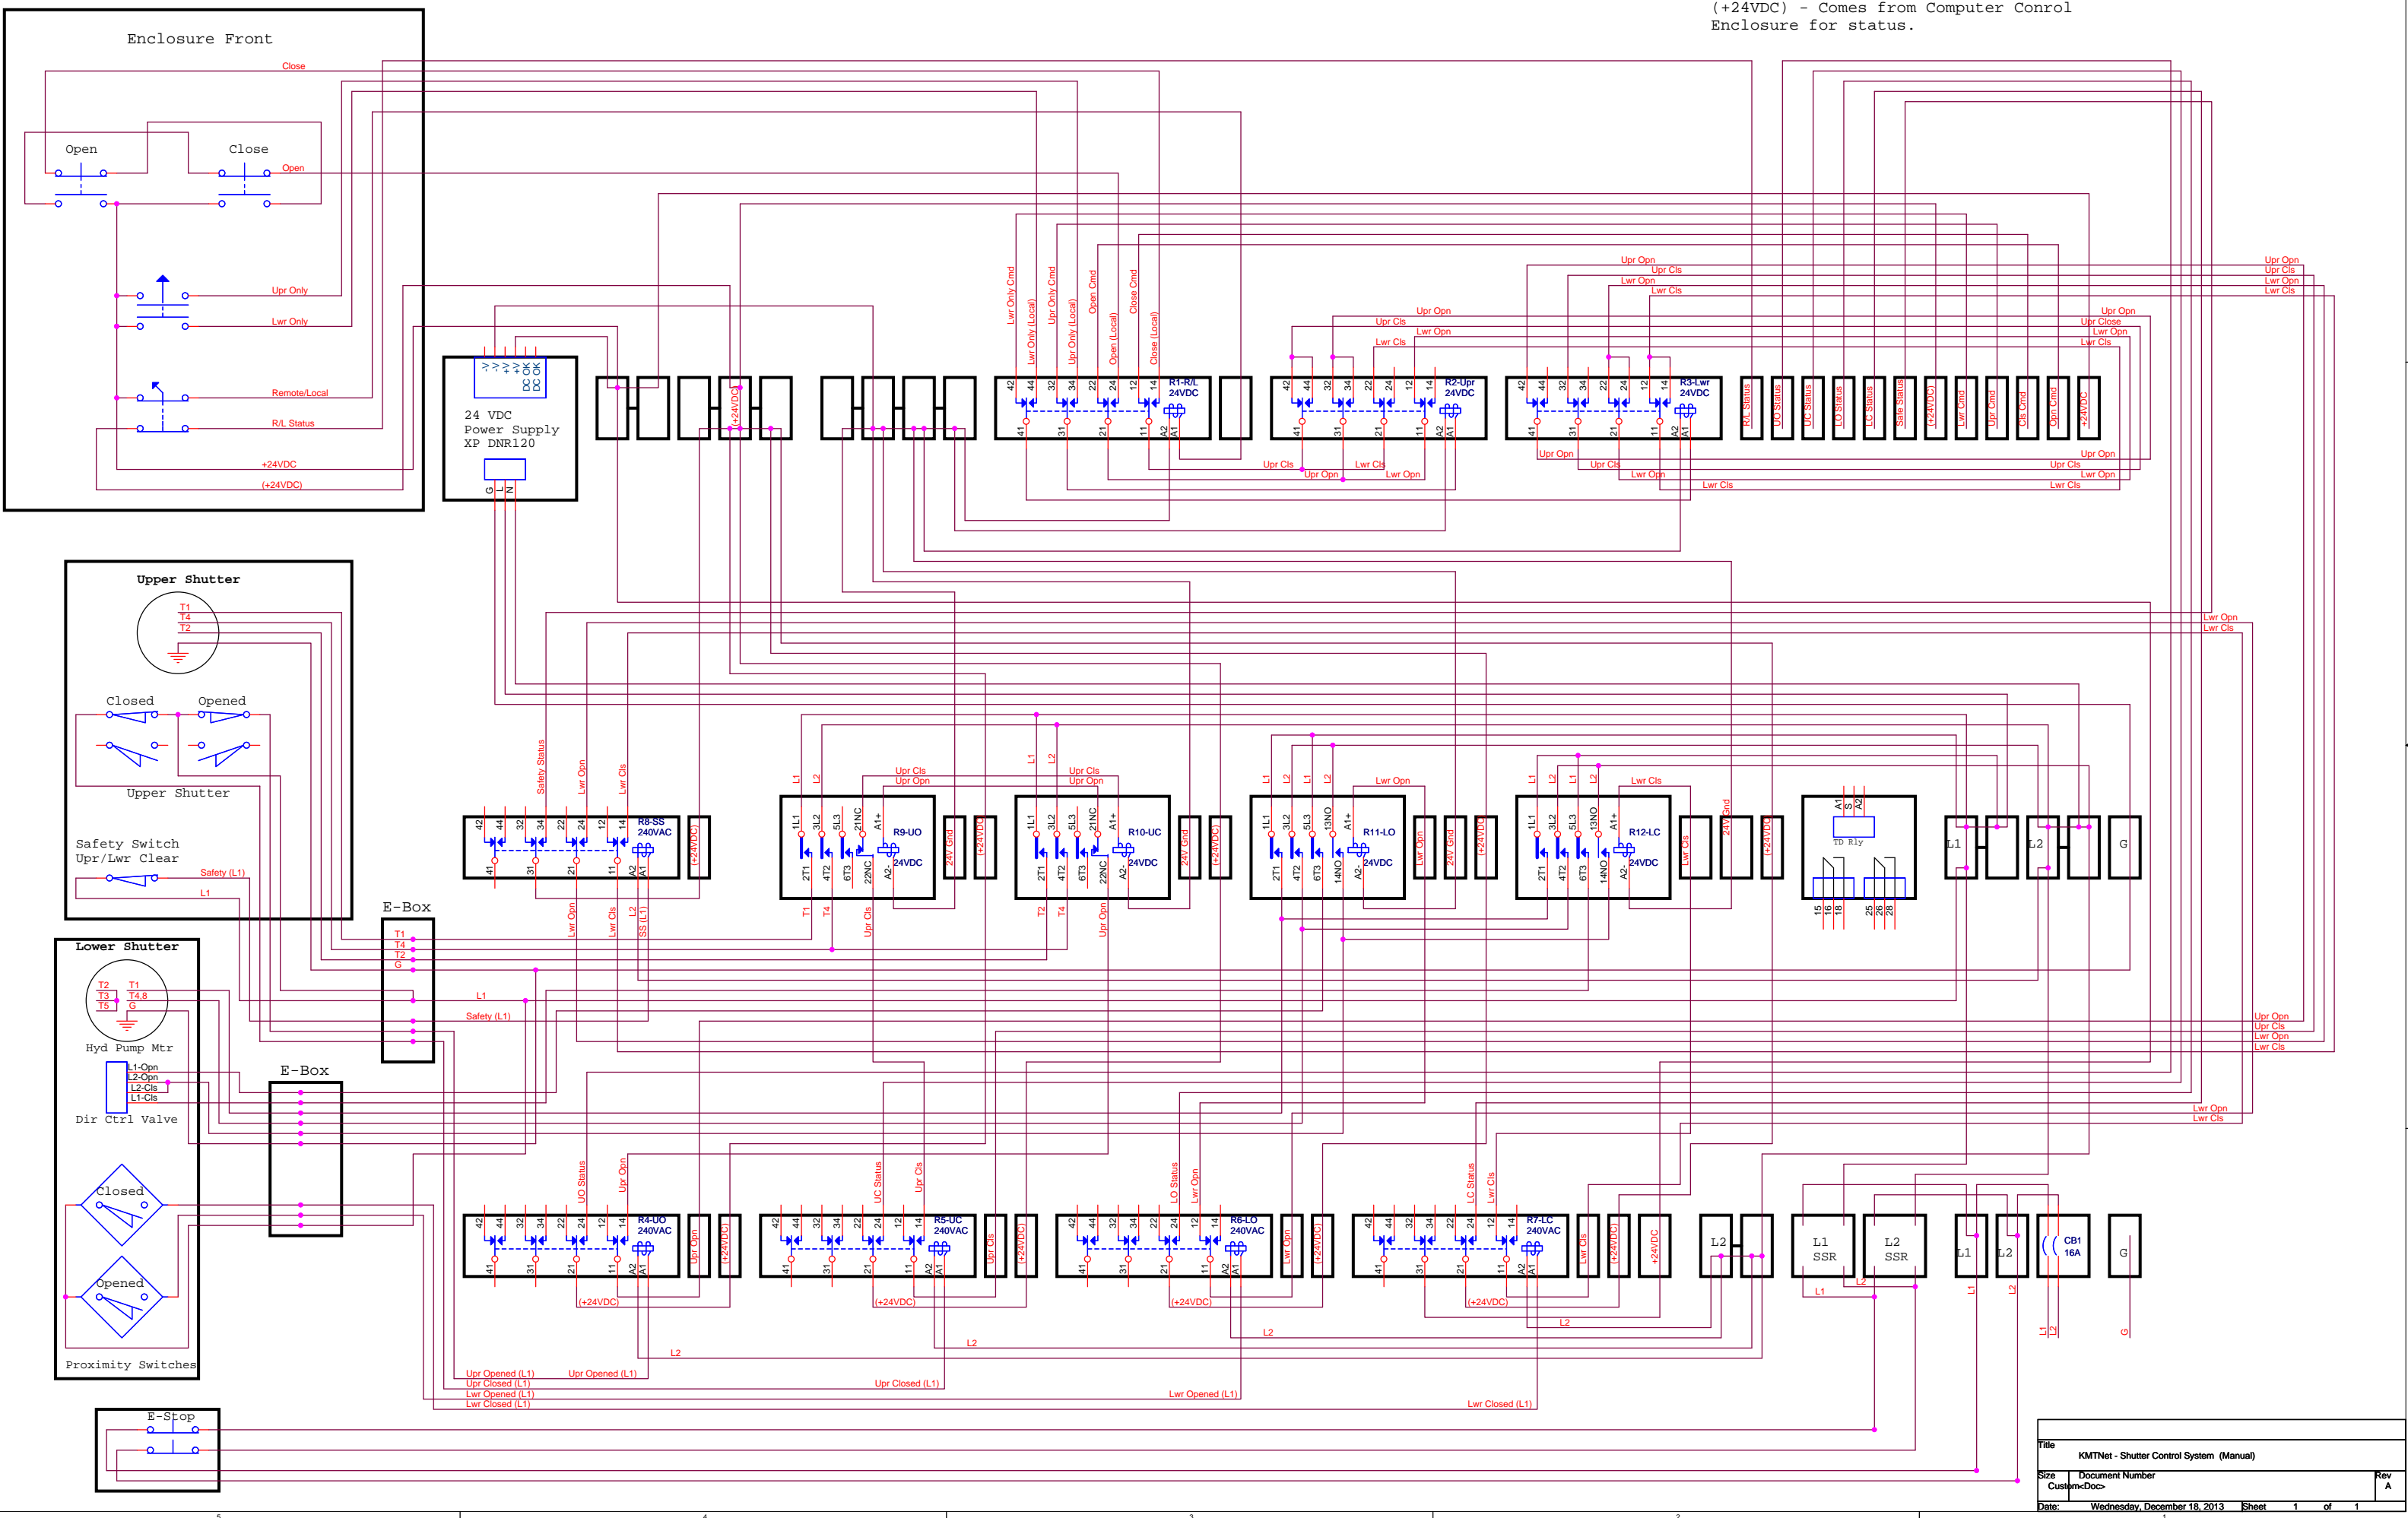

(+24VDC) - Comes from Computer Control Enclosure for status.

Title	KMTNet - Shutter Control System (Manual)		
Size	Document Number		Rev
Custom<Doc>			A
Date:	Wednesday, December 18, 2013	Sheet	1 of 1