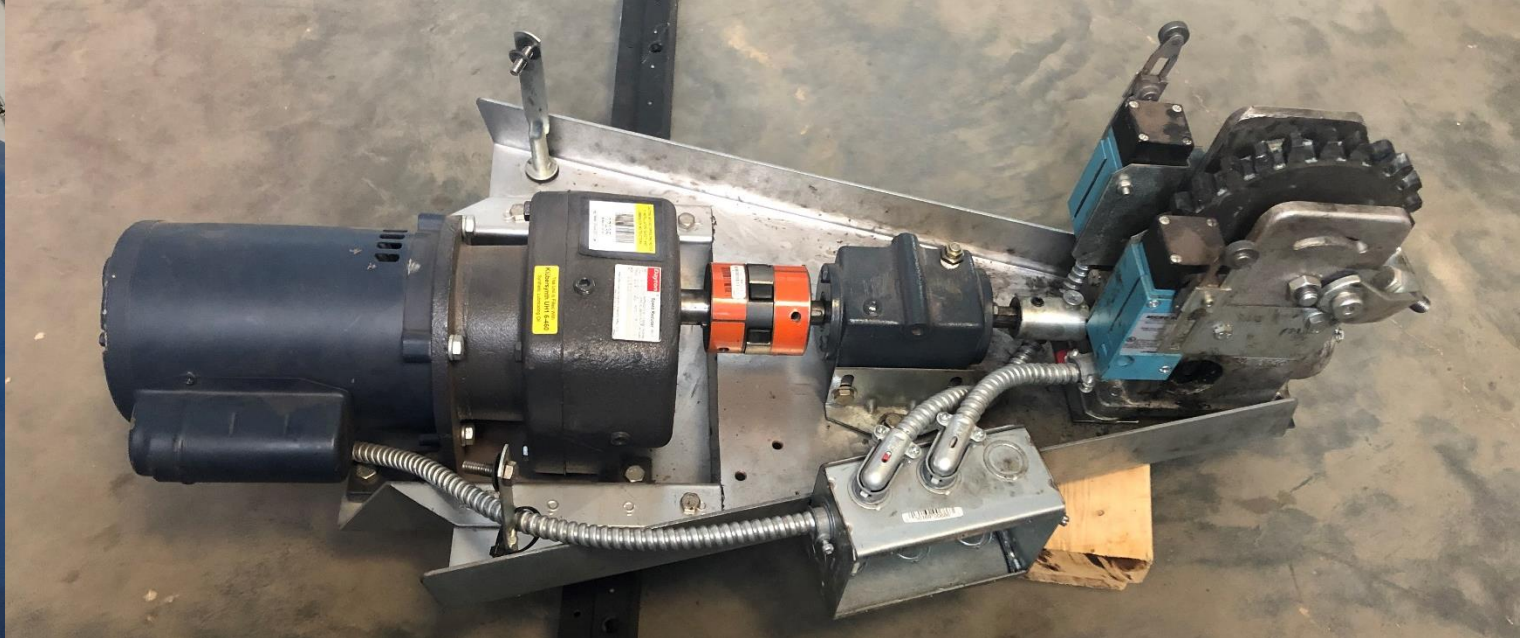

돔 셔터

Upper shutter
Lower shutter
Wind screen

돔 구동부 - Upper shutter

돔 구동부 - Lower shutter

돔 방풍막 (Wind screen)

돔 구동부 - 회전

Motor
Gear reducer
Sprocket