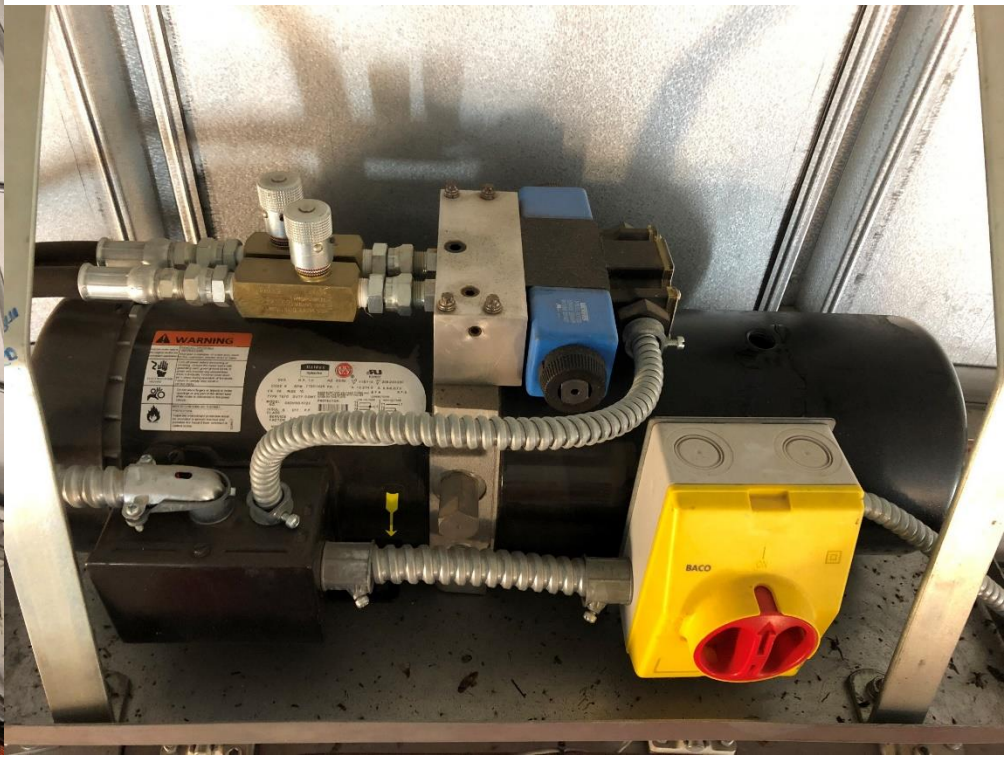

돔 셔터

Upper shutter
Lower shutter
Wind screen

돔 구동부 - Upper shutter

돔 구동부 - Lower shutter

돔 방풍막 (Wind screen)

돔 구동부 - 회전

Motor
Gear reducer
Sprocket