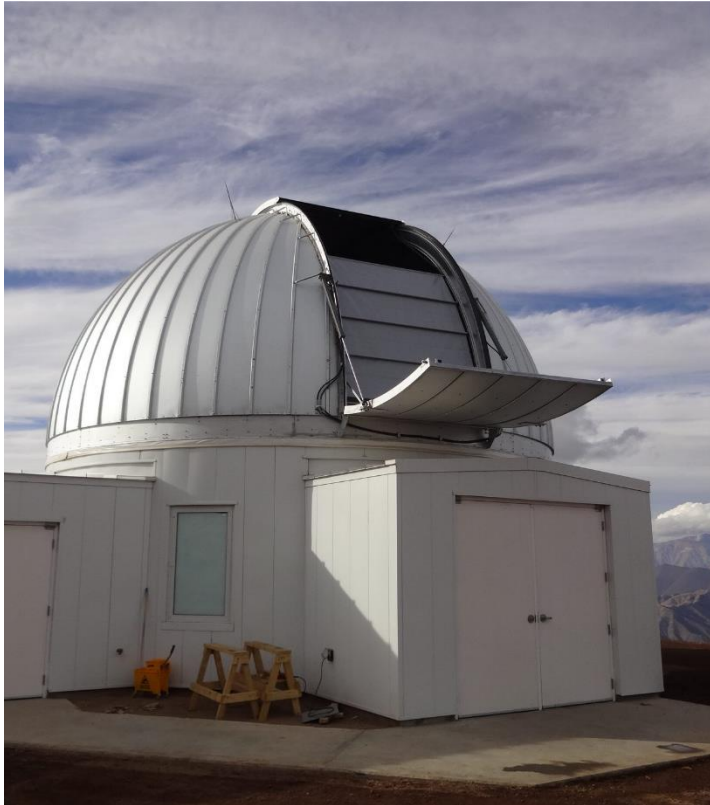

돔 셔터

Upper shutter
Lower shutter
Wind screen

돔 구동부 - Upper shutter

돔 구동부 - Lower shutter

돔 방풍막 (Wind screen)

돔 구동부 - 회전

Motor
Gear reducer
Sprocket