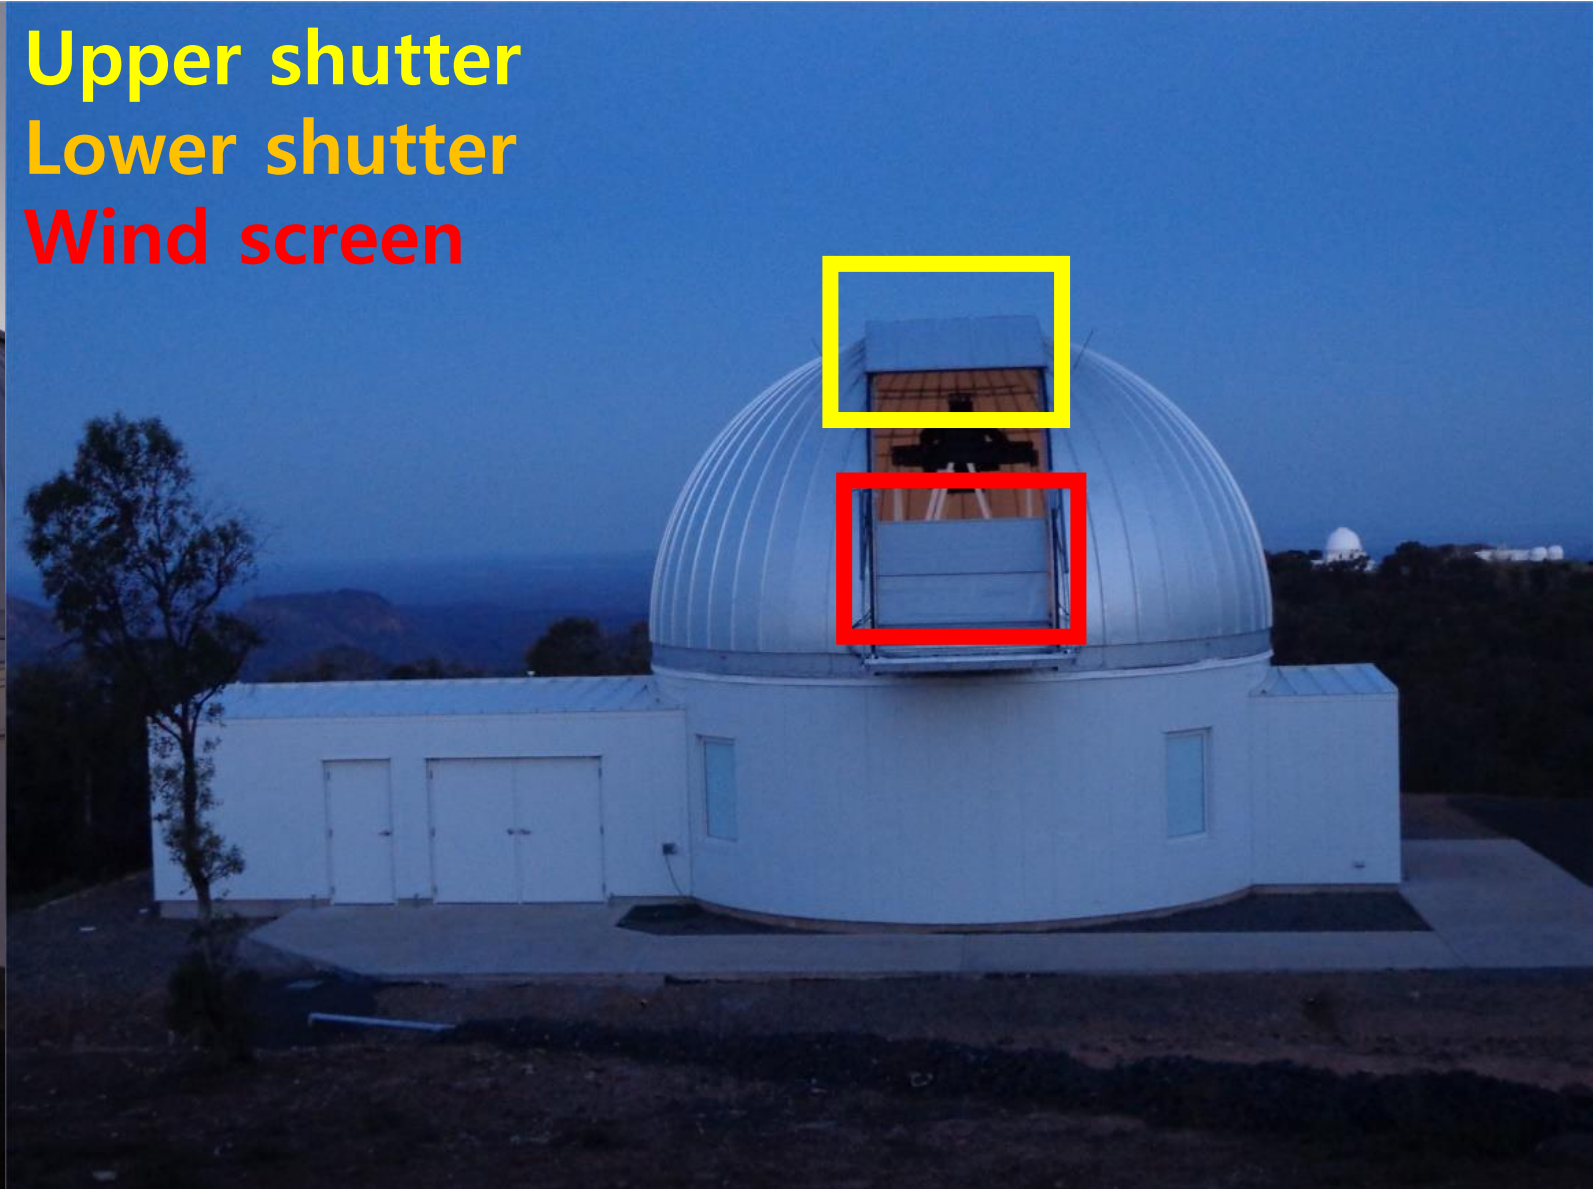

돔 셔터

Upper shutter
Lower shutter
Wind screen

돔 구동부 - Upper shutter

돔 구동부 - Lower shutter

돔 방풍막 (Wind screen)

돔 구동부 - 회전

Motor
Gear reducer
Sprocket