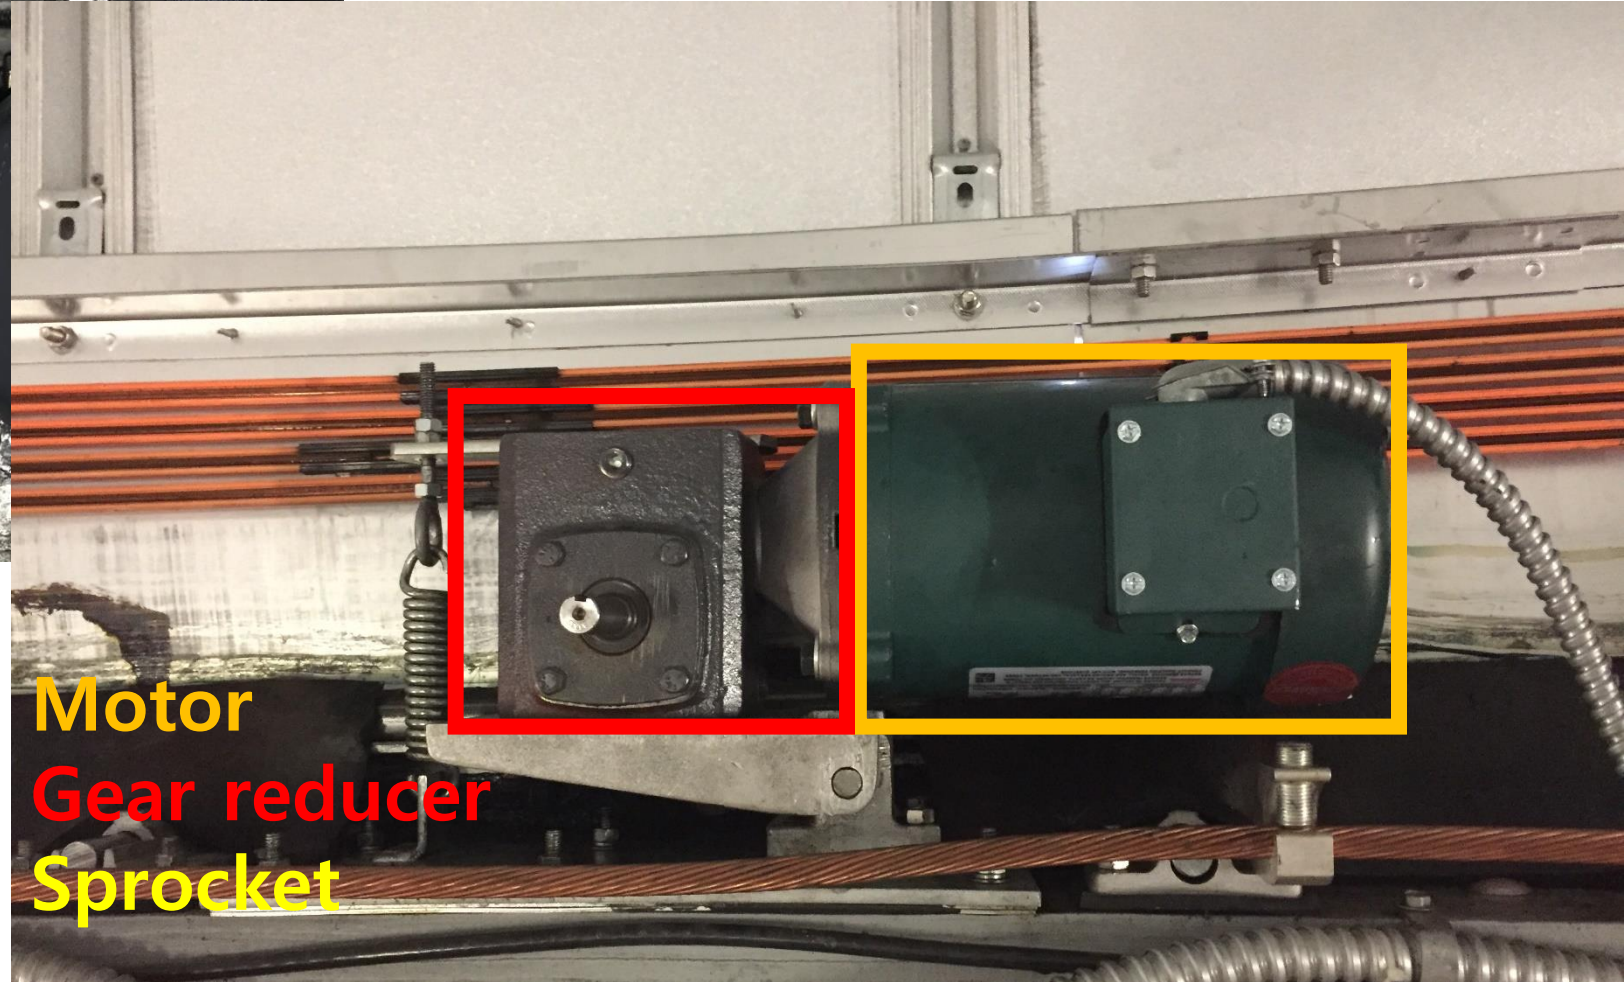

돔 셔터

Upper shutter
Lower shutter
Wind screen

돔 구동부 - Upper shutter

돔 구동부 - Lower shutter

돔 방풍막 (Wind screen)

돔 구동부 - 회전

Motor
Gear reducer
Sprocket