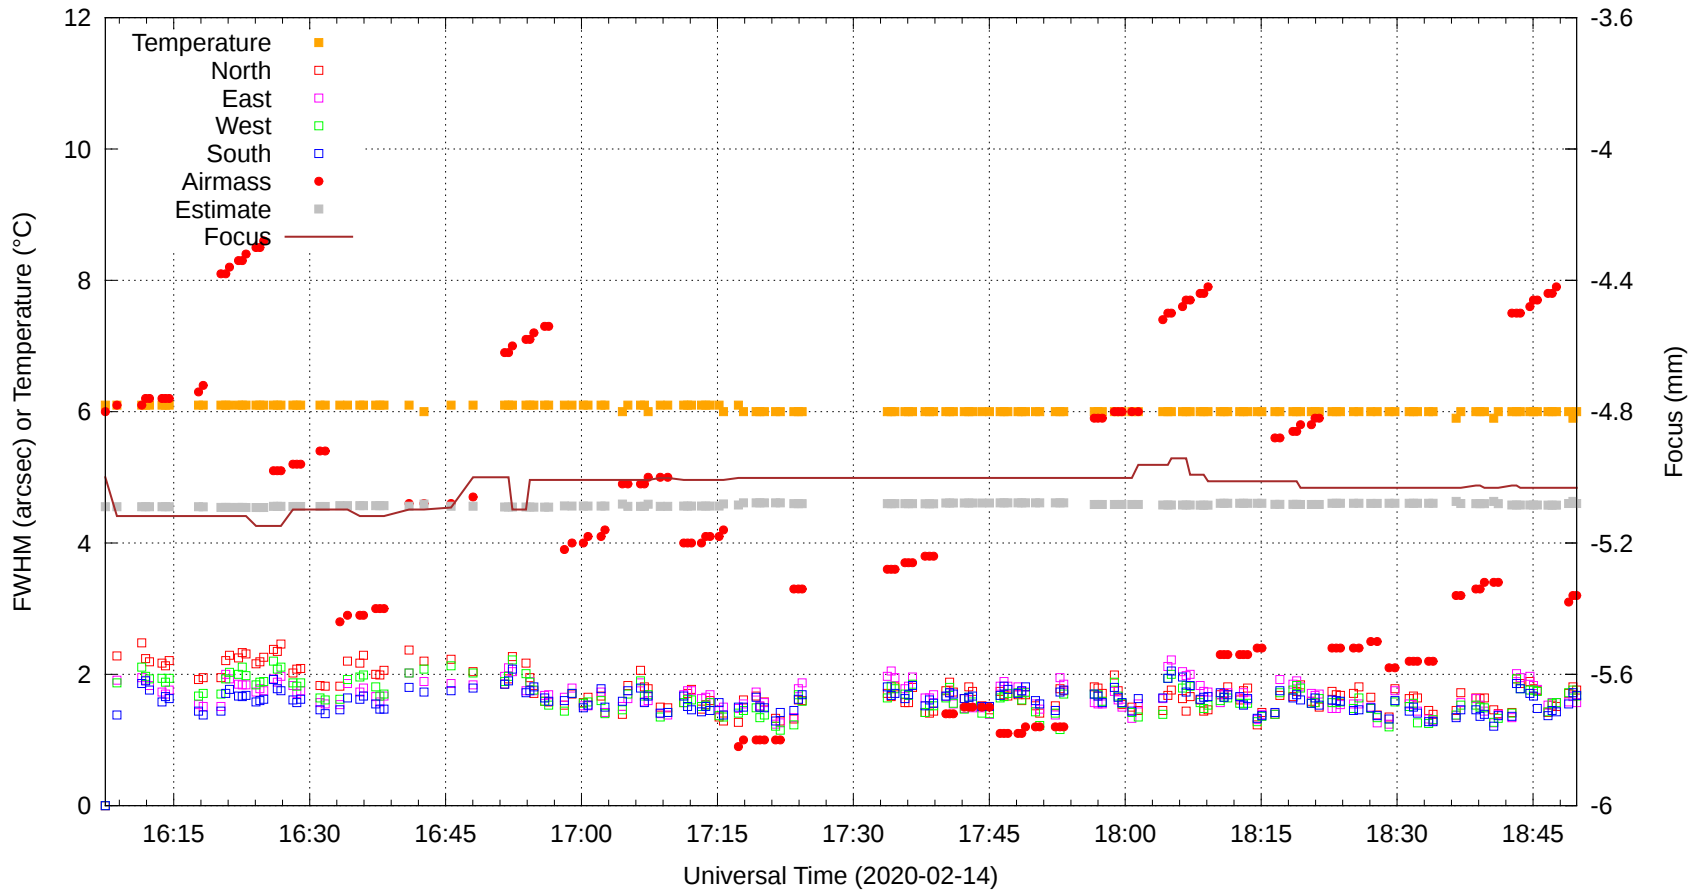

FFT (FWHM-FOCUS-TEMP) Monitoring

EST=-5.077 FOC=-5.032

sdN=0.0

fwN=0.00

sdE=0.0

20200214T160727.0001.fits

sdW=0.0

SecZ=1.60