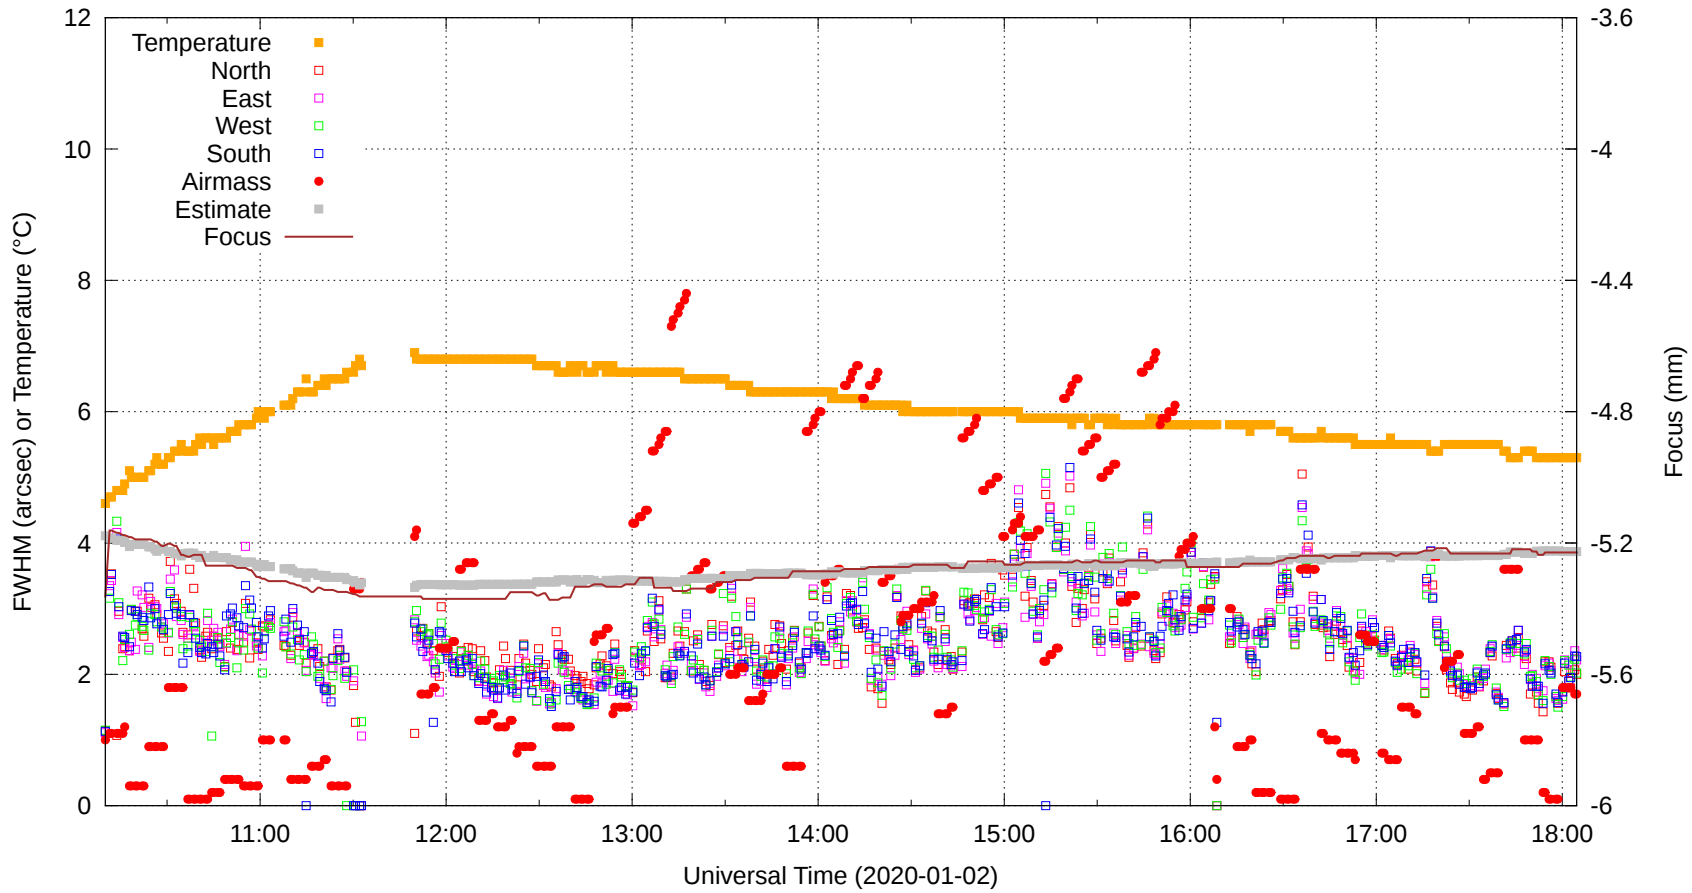

FFT (FWHM-FOCUS-TEMP) Monitoring

EST=-5.224 FOC=-5.229

0 0 0 0 0 0 0 0 0

0 0 0 0 0 0 0 0 0

0

0

0

0